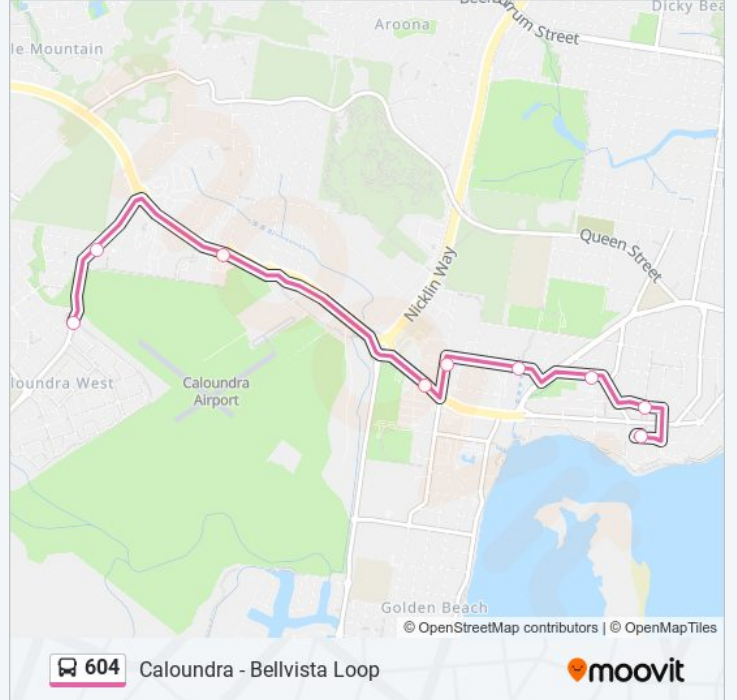

Direction: Caloundra Station

16 stops

[VIEW LINE SCHEDULE](#)

- Bellvista Bvd at Dumbarton Drive
- Indigo Rd at Sunshine Crescent
- Bells Beach Dr at Indigo Road
- Stornaway Ave at Shannon Crescent
- Lomond Cr at Balmoral Boulevard
- Oreilly Dr at Gillies Close
- Oreilly Dr at Maroon Court
- Bellvista Bvd at Bellcarra Place
- Caloundra Rd at Palm Village Caravan Park
- Caloundra Rd at Industrial Avenue
- Caloundra Rd at Caloundra Police Station
- West Tce Near Oval Ave
- Oval Ave Near Gosling St
- Suller St Near Nutley St
- Ormuz Ave at Bingera Terrace
- Caloundra Station

604 bus Info

Direction: Caloundra Station

Stops: 16

Trip Duration: 20 min

Line Summary:

Direction: Caloundra West

9 stops

[VIEW LINE SCHEDULE](#)

604 bus Time Schedule

Caloundra West Route Timetable:

Sunday	07:30 - 18:30
Monday	09:10 - 17:00
Tuesday	09:10 - 17:00
Wednesday	09:10 - 17:00
Thursday	09:10 - 17:00
Friday	09:10 - 17:00
Saturday	07:30 - 18:30

604 bus Info

Direction: Caloundra West

Stops: 9

Trip Duration: 15 min

Line Summary:

604 bus time schedules and route maps are available in an offline PDF at moovitapp.com. Use the Moovit App to see live bus times, train schedule or subway schedule, and step-by-step directions for all public transit in Brisbane.