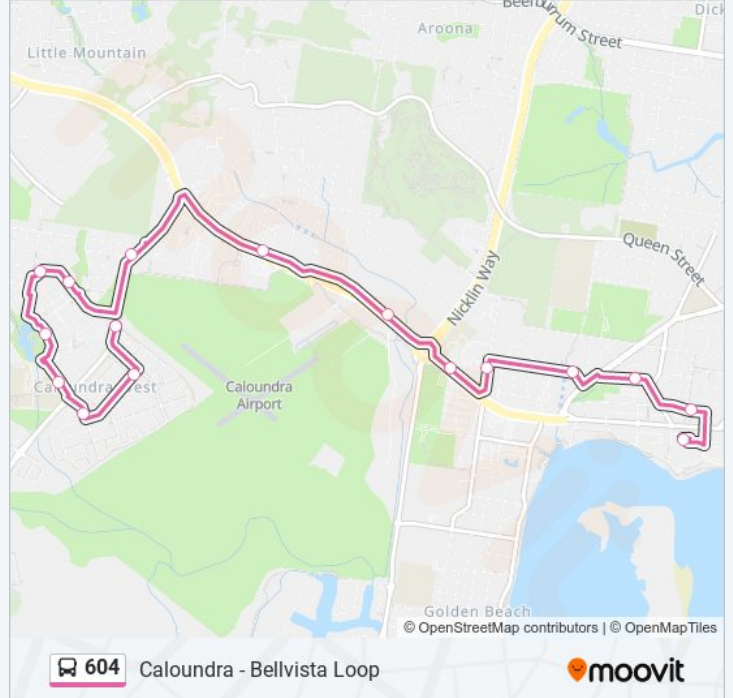

Direction: Caloundra Station

16 stops

[VIEW LINE SCHEDULE](#)

- Bellvista Bvd at Dumbarton Drive
- Indigo Rd at Sunshine Crescent
- Bells Beach Dr at Indigo Road
- Stornaway Ave at Shannon Crescent
- Lomond Cr at Balmoral Boulevard
- Oreilly Dr at Gillies Close
- Oreilly Dr at Maroon Court
- Bellvista Bvd at Bellcarra Place
- Caloundra Rd at Palm Village Caravan Park
- Caloundra Rd at Industrial Avenue
- Caloundra Rd at Caloundra Police Station
- West Tce Near Oval Ave
- Oval Ave Near Gosling St
- Suller St Near Nutley St
- Ormuz Ave at Bingera Terrace
- Caloundra Station

604 bus Time Schedule

Caloundra Station Route Timetable:

Sunday	07:45 - 18:45
Monday	09:25 - 17:15
Tuesday	09:25 - 17:15
Wednesday	09:25 - 17:15
Thursday	09:25 - 17:15
Friday	09:25 - 17:15
Saturday	07:45 - 18:45

604 bus Info

Direction: Caloundra Station

Stops: 16

Trip Duration: 20 min

Line Summary:

Direction: Caloundra West

9 stops

[VIEW LINE SCHEDULE](#)

604 bus Time Schedule

Caloundra West Route Timetable:

Sunday	07:30 - 18:30
Monday	09:10 - 17:00
Tuesday	09:10 - 17:00
Wednesday	09:10 - 17:00
Thursday	09:10 - 17:00
Friday	09:10 - 17:00
Saturday	07:30 - 18:30