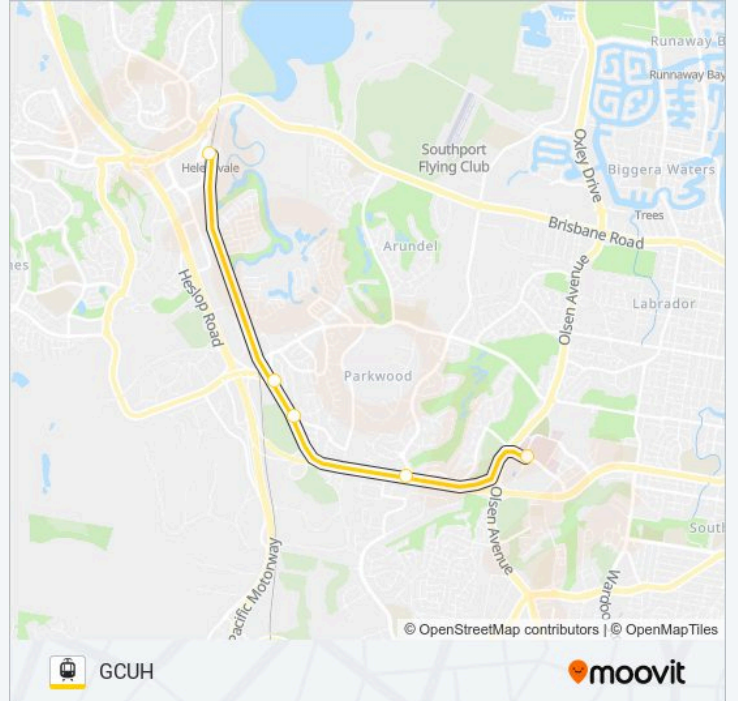

Use the Moovit App to find the closest GCR1 light rail station near you and find out when is the next GCR1 light rail arriving.

Direction: Broadbeach South

24 stops

[VIEW LINE SCHEDULE](#)

- Helensvale Station
- Parkwood Station
- Parkwood Station Turnback
- Parkwood East Station
- Gold Coast University Hospital Station
- GCUH South Turnback
- Griffith University Station (Southport)
- Gcs Relief Point
- Queen Street Station (Southport)
- Nerang Street Station
- Southport Station
- Southport South Station
- Broadwater Parklands Station
- Main Beach Station
- Surfers Paradise North Station
- Surfers Paradise North Turnback
- Cypress Avenue Station
- Cavill Avenue Station
- Cavill Avenue Turnback
- Surfers Paradise Station

Line Summary:

Direction: GCUH

5 stops

[VIEW LINE SCHEDULE](#)

Helensvale Station

Parkwood Station

Parkwood Station Turnback

Parkwood East Station

Gold Coast University Hospital Station

GCR1 light rail Time Schedule

GCUH Route Timetable:

Sunday	04:59 - 19:20
Monday	00:15 - 19:51
Tuesday	00:15 - 19:51
Wednesday	00:15 - 19:51
Thursday	00:15 - 19:51
Friday	00:15 - 19:51
Saturday	19:20

GCR1 light rail Info

Direction: GCUH

Stops: 5

Trip Duration: 12 min

Line Summary:

Direction: Griffith University (Southport)

4 stops

[VIEW LINE SCHEDULE](#)