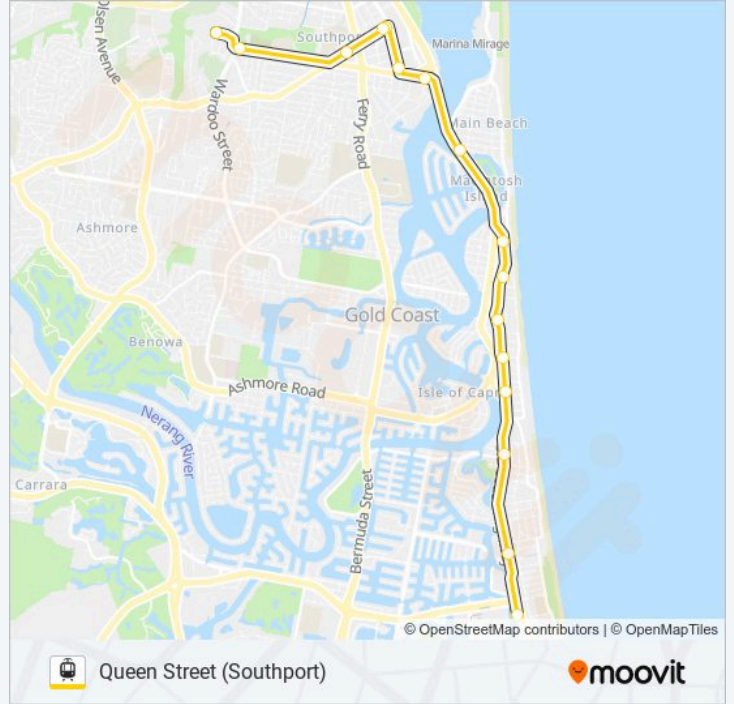

Direction: Queen Street (Southport)

16 stops

[VIEW LINE SCHEDULE](#)

Broadbeach South Station

Broadbeach North Station

Florida Gardens Station

Northcliffe Station

Surfers Paradise Station

Cavill Avenue Station

Cypress Avenue Station

Surfers Paradise North Station

Main Beach Station

Broadwater Parklands Station

Southport South Station

Southport Station

Southport Turnback

Nerang Street Station

Queen Street Station (Southport)

Gcn Relief Point

GCR1 light rail Time Schedule

Queen Street (Southport) Route Timetable:

Sunday	04:04 - 04:34
Monday	Not Operational
Tuesday	Not Operational
Wednesday	Not Operational
Thursday	Not Operational
Friday	Not Operational
Saturday	04:04 - 04:34

GCR1 light rail Info

Direction: Queen Street (Southport)

Stops: 16

Trip Duration: 31 min

Line Summary:

GCR1 light rail time schedules and route maps are available in an offline PDF at moovitapp.com. Use the Moovit App to see live bus times, train schedule or subway schedule, and step-by-step directions for all public transit in Brisbane.