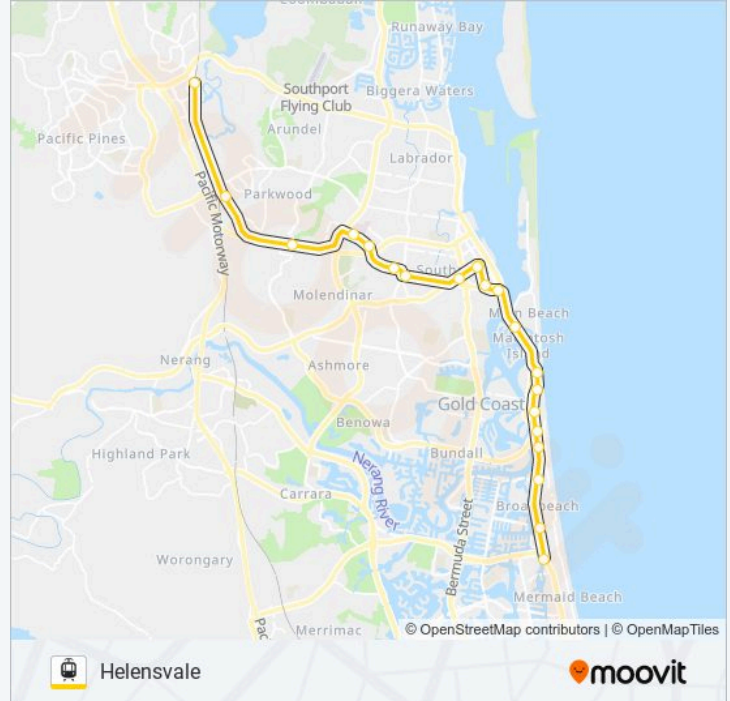

Use the Moovit App to find the closest GCR1 light rail station near you and find out when is the next GCR1 light rail arriving.

Direction: Broadbeach South

24 stops

[VIEW LINE SCHEDULE](#)

- Helensvale Station
- Parkwood Station
- Parkwood Station Turnback
- Parkwood East Station
- Gold Coast University Hospital Station
- GCUH South Turnback
- Griffith University Station (Southport)
- Gcs Relief Point
- Queen Street Station (Southport)
- Nerang Street Station
- Southport Station
- Southport South Station
- Broadwater Parklands Station
- Main Beach Station
- Surfers Paradise North Station
- Surfers Paradise North Turnback
- Cypress Avenue Station
- Cavill Avenue Station
- Cavill Avenue Turnback
- Surfers Paradise Station

GCR1 light rail Info

Direction: Helensvale

Stops: 21

Trip Duration: 45 min

Line Summary:

Parkwood East Station

Parkwood Station

Helensvale Station

Direction: Queen Street (Southport)

16 stops

[VIEW LINE SCHEDULE](#)

Broadbeach South Station

Broadbeach North Station

Florida Gardens Station

Northcliffe Station

Surfers Paradise Station

Cavill Avenue Station

Cypress Avenue Station

Surfers Paradise North Station

Main Beach Station

Broadwater Parklands Station

Southport South Station

Southport Station

Southport Turnback