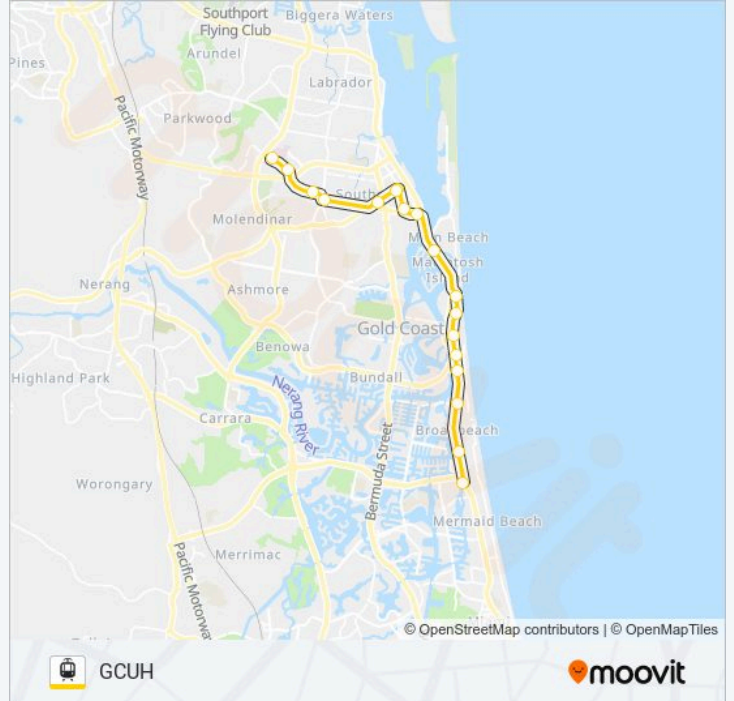

Southport Turnback

Nerang Street Station

Queen Street Station (Southport)

Gcn Relief Point

Griffith University Station (Southport)

Gold Coast University Hospital Station

GCR1 light rail Time Schedule

GCUH Route Timetable:

Sunday	00:04 - 23:49
Monday	00:04 - 23:49
Tuesday	00:04 - 23:49
Wednesday	00:04 - 23:49
Thursday	00:04 - 23:49
Friday	00:04 - 19:41
Saturday	00:04 - 19:26

GCR1 light rail Info

Direction: GCUH

Stops: 18

Trip Duration: 34 min

Line Summary:

Direction: GCUH

5 stops

[VIEW LINE SCHEDULE](#)

Helensvale Station

Parkwood Station

Parkwood Station Turnback

Parkwood East Station

GCR1 light rail Info

Direction: GCUH

Stops: 5

Trip Duration: 12 min

Line Summary:

Direction: Griffith University (Southport)

4 stops

[VIEW LINE SCHEDULE](#)