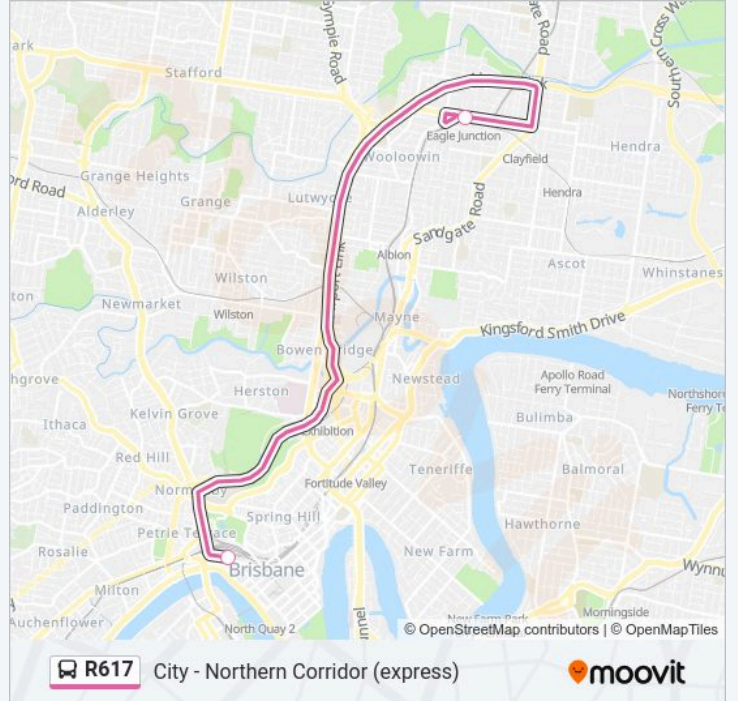

 R617

City - Northern Corridor (express)

Get The App

The R617 bus line (City - Northern Corridor (express)) has 2 routes. For regular weekdays, their operation hours are:
(1) City, Roma St Station: 06:07 - 22:12(2) Eagle Junction Station: 05:02 - 21:47
Use the Moovit App to find the closest R617 bus station near you and find out when is the next R617 bus arriving.

Direction: City, Roma St Station

2 stops

[VIEW LINE SCHEDULE](#)

Junction Rd at Eagle Junction Station, Stop 28

Roma Street Stop 125 at Transit Centre

R617 bus Time Schedule

City, Roma St Station Route Timetable:

Sunday	06:07 - 22:12
Monday	Not Operational
Tuesday	Not Operational
Wednesday	Not Operational
Thursday	Not Operational
Friday	Not Operational
Saturday	06:07 - 22:12

R617 bus Info

Direction: City, Roma St Station

Stops: 2

Trip Duration: 20 min

Line Summary:

Direction: Eagle Junction Station

2 stops

[VIEW LINE SCHEDULE](#)

Roma Street Stop 125 at Transit Centre

Junction Rd at Eagle Junction Station, Stop 28