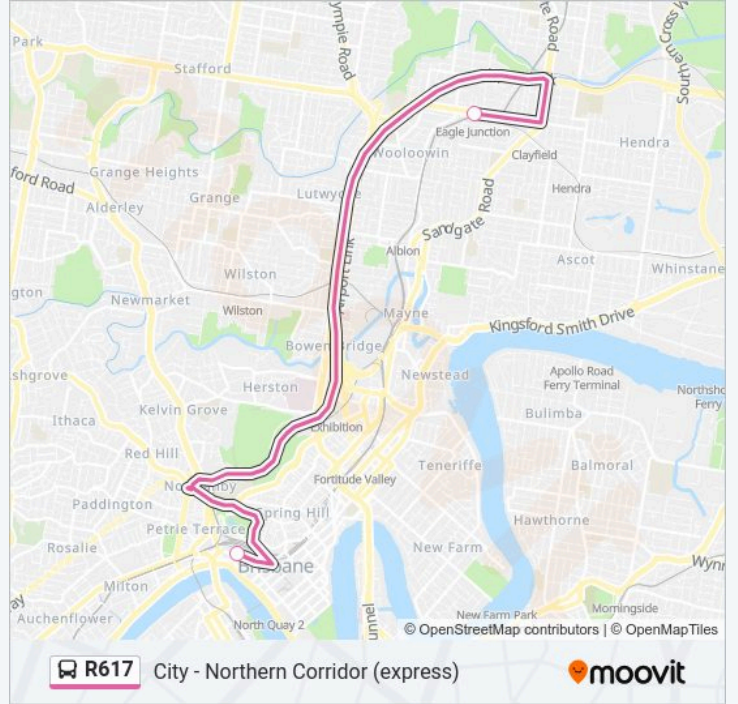

Direction: City, Roma St Station

2 stops

[VIEW LINE SCHEDULE](#)

Junction Rd at Eagle Junction Station, Stop 28

Roma Street Stop 125 at Transit Centre

R617 bus Time Schedule

City, Roma St Station Route Timetable:

Stops: 2

Trip Duration: 20 min

Line Summary:

Direction: Eagle Junction Station

2 stops

[VIEW LINE SCHEDULE](#)

Roma Street Stop 125 at Transit Centre

Junction Rd at Eagle Junction Station, Stop 28

R617 bus Time Schedule

Eagle Junction Station Route Timetable:

Sunday	05:02 - 21:47
Monday	Not Operational
Tuesday	Not Operational
Wednesday	Not Operational
Thursday	Not Operational
Friday	Not Operational
Saturday	05:02 - 21:47

R617 bus Info

Direction: Eagle Junction Station

Stops: 2

Trip Duration: 20 min

Line Summary:

R617 bus time schedules and route maps are available in an offline PDF at moovitapp.com. Use the Moovit App to see live bus times, train schedule or subway schedule, and step-by-step directions for all public transit in Brisbane.