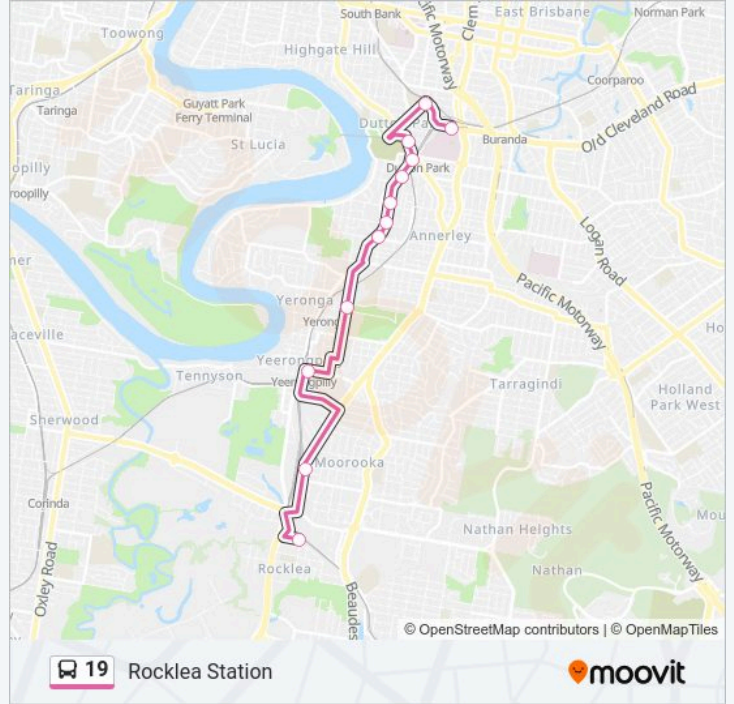

19 bus time schedules and route maps are available in an offline PDF at moovitapp.com. Use the Moovit App to see live bus times, train schedule or subway schedule, and step-by-step directions for all public transit in Brisbane.

© 2024 Moovit - All Rights Reserved