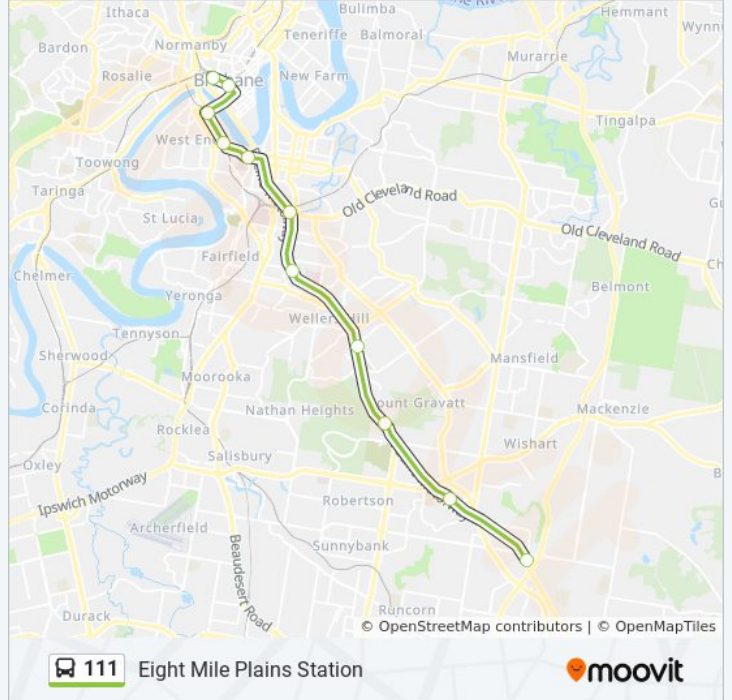

Use the Moovit App to find the closest 111 bus station near you and find out when is the next 111 bus arriving.

Direction: Eight Mile Plains Station

11 stops

[VIEW LINE SCHEDULE](#)

- Roma Street Busway, Platform 2
- King George Square, 2f
- Cultural Centre Temporary Platform 2
- South Bank Busway Station, Platform 2
- Mater Hill Station, Platform 2
- Buranda Busway, Platform 2
- Greenslopes Station, Platform 2
- Holland Park West Station, Platform 2
- Griffith University Station, Platform 2
- Upper Mt Gravatt Station, Platform 2
- Eight Mile Plains Station, Platform 2

111 bus Time Schedule

Eight Mile Plains Station Route Timetable:

Sunday	12:14 AM - 11:29 PM
Monday	Not Operational
Tuesday	5:21 AM - 11:52 PM
Wednesday	12:07 AM - 11:52 PM
Thursday	12:07 AM - 11:52 PM
Friday	12:07 AM - 11:29 PM
Saturday	6:29 AM - 11:59 PM

111 bus Info

Direction: Eight Mile Plains Station

Stops: 11

Trip Duration: 27 min

Line Summary:

Direction: Roma Street Station

11 stops

[VIEW LINE SCHEDULE](#)

- Eight Mile Plains Station, Platform 1
- Upper Mt Gravatt Station, Platform 1
- Griffith University Station, Platform 1
- Holland Park West Station, Platform 1
- Greenslopes Station, Platform 1
- Buranda Busway, Platform 1
- Mater Hill Station, Platform 1
- South Bank Busway Station, Platform 1
- Cultural Centre Station, Platform 1
- King George Square, 1a
- Roma Street Busway Station