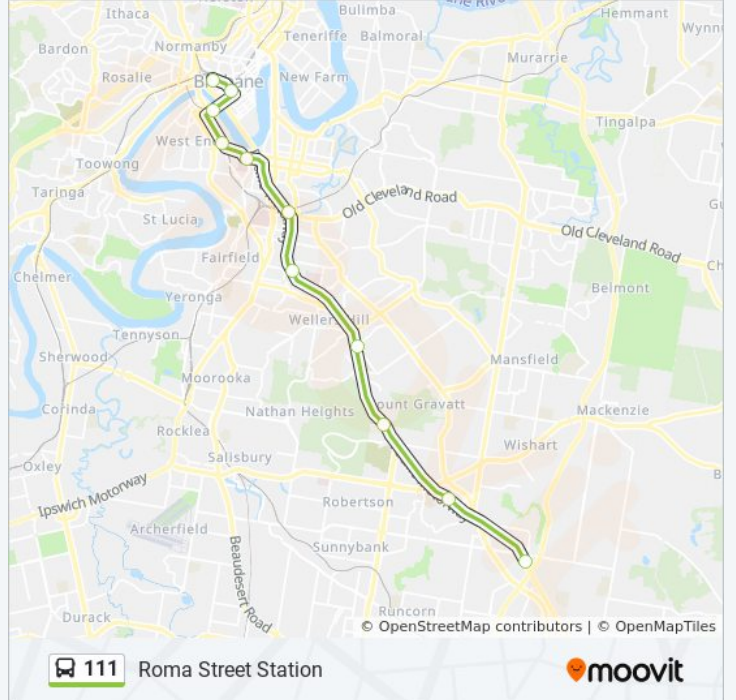

111 bus Info

Direction: Eight Mile Plains Station

Stops: 11

Trip Duration: 27 min

Line Summary:

Direction: Roma Street Station

11 stops

[VIEW LINE SCHEDULE](#)

- Eight Mile Plains Station, Platform 1
- Upper Mt Gravatt Station, Platform 1
- Griffith University Station, Platform 1
- Holland Park West Station, Platform 1
- Greenslopes Station, Platform 1
- Buranda Busway, Platform 1
- Mater Hill Station, Platform 1
- South Bank Busway Station, Platform 1
- Cultural Centre Station, Platform 1
- King George Square, 1a
- Roma Street Busway Station

111 bus Time Schedule

Roma Street Station Route Timetable:

Sunday	5:37 AM - 11:22 PM
Monday	Not Operational
Tuesday	4:45 AM - 11:30 PM
Wednesday	4:45 AM - 11:30 PM
Thursday	4:45 AM - 11:30 PM
Friday	5:37 AM - 11:22 PM
Saturday	5:37 AM - 11:22 PM

111 bus Info

Direction: Roma Street Station

Stops: 11

Trip Duration: 29 min

Line Summary:

111 bus time schedules and route maps are available in an offline PDF at moovitapp.com. Use the [Moovit App](#) to see live bus times, train schedule or subway schedule, and step-by-step directions for all public transit in Brisbane.