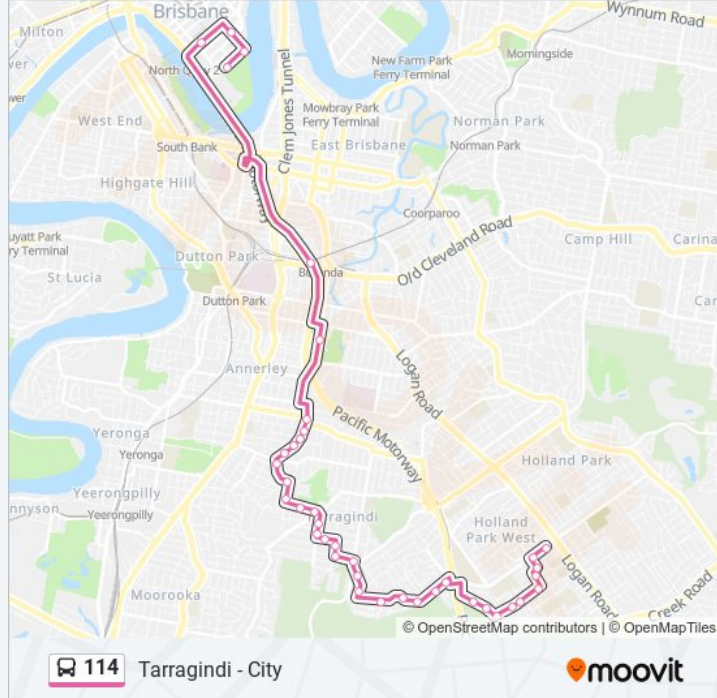

**114 bus Info**

**Direction:** City Gardens, Alice St

**Stops:** 39

**Trip Duration:** 45 min

**Line Summary:**

Andrew Ave at Pope Street, Stop 40

Andrew Ave at Elliot Street, Stop 39

Andrew Ave Near Fernvale Rd, Stop 38

Ekibin Rd at Rigby Street, Stop 31a

Ekibin Rd at Chester Street, Stop 31

Ekibin Rd E at Ekibin, Stop 30

Earl St at Thompson Estate, Stop 17

Buranda Busway, Platform 1

Elizabeth Street Stop 81 Near George St

Edward Street Stop 144 Near Charlotte St

Alice Street Stop 96 Near Edward St

Alice Street Stop 95a App George St

### Direction: Holland Park West, Nursery Rd

37 stops

[VIEW LINE SCHEDULE](#)

Elizabeth Street Stop 81 Near George St

Edward Street Stop 144 Near Charlotte St

Alice Street Stop 96 Near Edward St

Alice Street Stop 95 Near George St