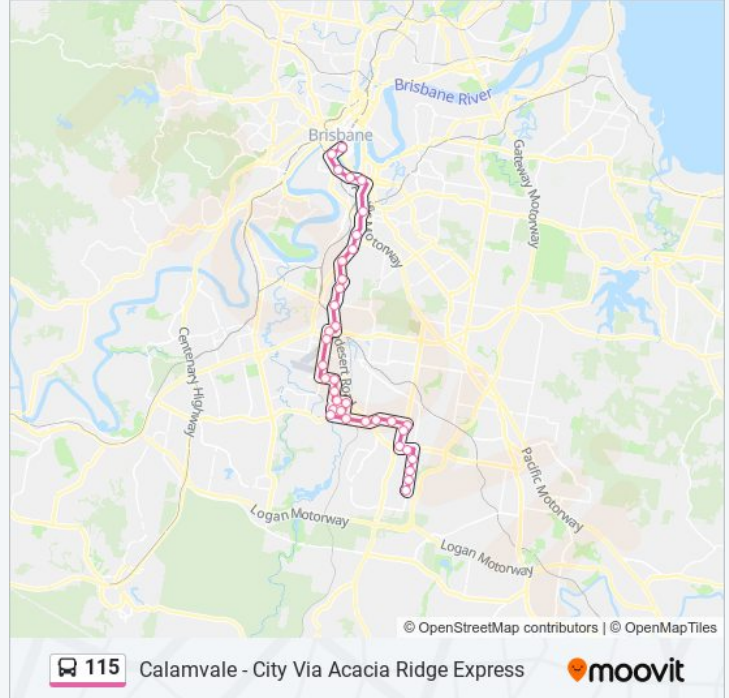

115 bus Info

Direction: Calamvale, the Parks

Stops: 36

Trip Duration: 65 min

Line Summary:

Bellamy St Near Limerick St

Bellamy St at Acacia Ridge South Near Benton St

Watson Rd at Learoyd Road

Learoyd Rd at Paradise

Learoyd Rd at Range View

Hellawell Rd at Cazna Gardens

Hellawell Rd at Signata Street

Pinelands Rd at Hellawell

Pinelands Rd at Sunnybank Hills South

Calam Rd Near Honeywood St

Compton Rd Near Chateau St, Stop 84

Gowan Rd at Calam North, Stop 35

Gowan Rd at Pennant Hills

Gowan Rd at Parkside

Gowan Rd at the Parks

Direction: Queen Street Station

36 stops

[VIEW LINE SCHEDULE](#)

Gowan Rd at the Parks

Stops: 36

Trip Duration: 69 min

Line Summary:

Bellamy St Near Marnham St

Mitchell St at Acacia Ridge East

Elizabeth St at Kilkenny

Watson Rd at Acacia Ridge

Watson Rd at Acacia Ridge North, Stop 59