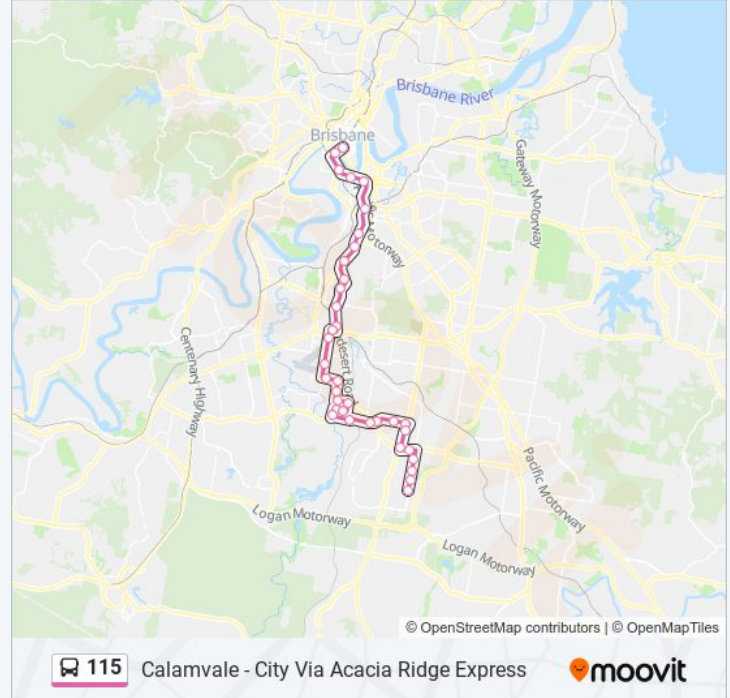

Bellamy St Near Marnham St

Mitchell St at Acacia Ridge East

Elizabeth St at Kilkenny

Watson Rd at Acacia Ridge

Watson Rd at Acacia Ridge North, Stop 59

Mortimer Rd at Acacia Ridge West, Stop 53

Beatty Rd at Archerfield Aerodrome

Beatty Rd at Archerfield North

Balham Rd at Rocklea South, Stop 41

Beaudesert Rd at Salisbury Station

Beaudesert Rd at Moorooka South, Stop 38

Beaudesert Rd at Gainsborough Street, Stop 34

Beaudesert Rd at Moorvale, Stop 32

Ipswich Rd at Clifton Hill, Stop 28

Ipswich Rd at Chardons Corner

Ipswich Rd at Annerley Junction, Stop 22/21

Ipswich Rd at Pa Hospital, Stop 14

Woolloongabba Station, Platform 1

Mater Hill Station, Platform 1

South Bank Busway Station, Platform 1

Cultural Centre Station, Platform 1

Queen Street Station

115 bus time schedules and route maps are available in an offline PDF at moovitapp.com. Use the [Moovit App](#) to see live bus times, train schedule or subway schedule, and step-by-step directions for all public transit in Brisbane.

[About Moovit](#) • [MaaS Solutions](#) • [Supported Countries](#) • [Mooviter Community](#)

© 2024 Moovit - All Rights Reserved

Check Live Arrival Times