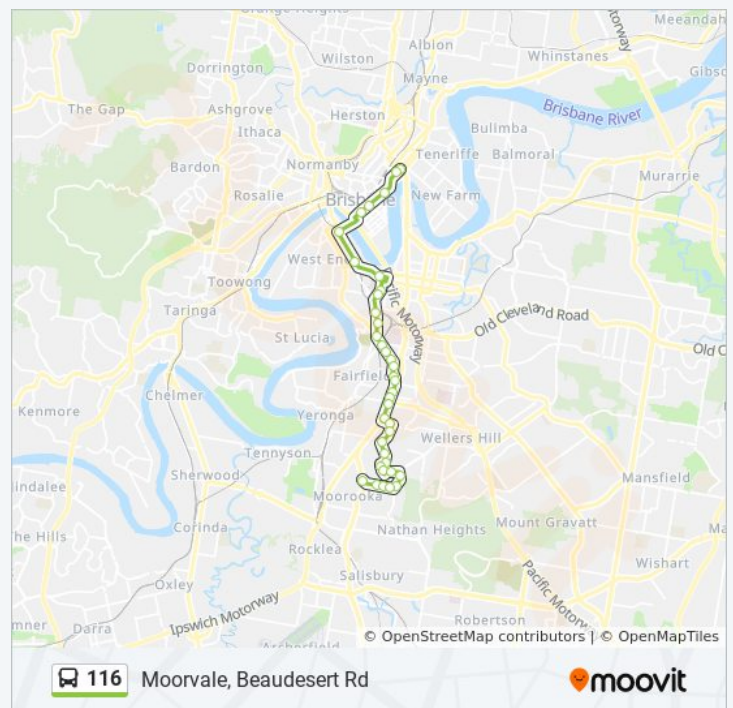

Moorvale, Beaudesert Rd Route Timetable:

Ann Street Stop 216 at Valley Island

Ann Street Stop 217 at Valley Island

Adelaide Street Stop 33 Near Wharf St

Adelaide Street Stop 39 at David Jones

Adelaide Street Stop 45 Near City Hall

Cracknell Rd at Horatio Street, Stop 25b

Sarah St at Hamlet Street, Stop 26

Sarah St at Mackenzie Place, Stop 27

Glendale Gr Near Moorland St, Stop 27a

Beverley Hill St Near Millicent St, Stop 28

Nicholls St Near Citrus St, Stop 29

Woodridge St at Woodlea Street, Stop 30

Homestead St Near Kine St, Stop 30a

Tarragindi Rd at La Monte Street, Stop 30b

Sunday	Not Operational
Monday	16:10 - 20:05
Tuesday	16:10 - 20:05
Wednesday	16:10 - 20:05
Thursday	16:10 - 20:05
Friday	16:10 - 20:05
Saturday	Not Operational

116 bus Info

Direction: Moorvale, Beaudesert Rd

Stops: 37

Trip Duration: 35 min

Line Summary:

Tarragindi Rd at Moresby Street, Stop 30c
 Mayfield Rd at Hermes Street, Stop 30d
 Mayfield Rd at Harlock Street, Stop 31
 Mayfield Rd at Kipling Street, Stop 31a
 Beaudesert Rd at Moorvale, Stop 32