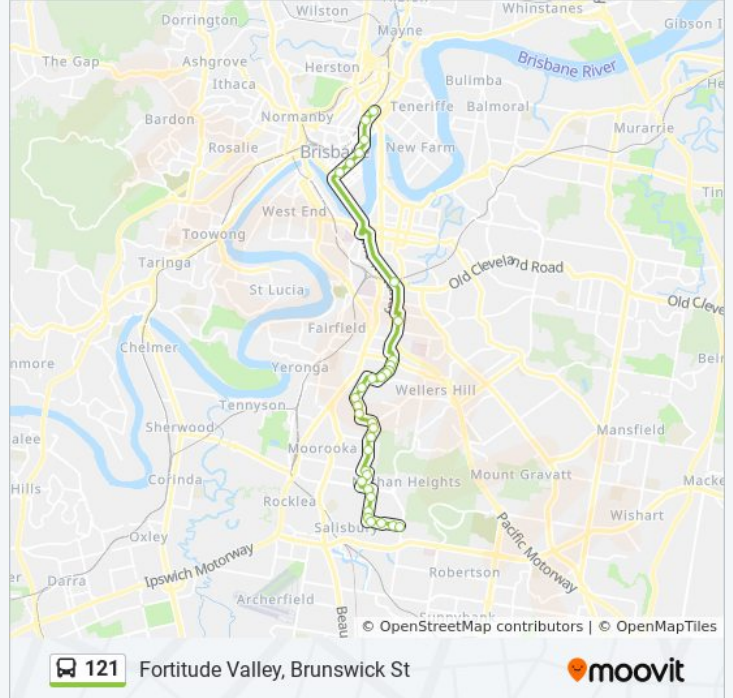

Direction: Fortitude Valley, Brunswick St

33 stops

[VIEW LINE SCHEDULE](#)

- Henson Rd at Salisbury East, Stop 50
- Henson Rd at Meynell Street, Stop 49a
- Henson Rd at Ainsworth Street, Stop 49
- Henson Rd at Ainger Street, Stop 48
- Cripps St at Ness Road, Stop 47
- Cripps St at Douglas Rd, Stop 45/46
- Mccarthy Rd Near Cubitt St, Stop 44
- Evans Rd at Pentex Street, Stop 43
- Tarragindi Rd at Evans Rd, Stop 42
- Tarragindi Rd at Sharon Street, Stop 41
- Tarragindi Rd at Davey Street, Stop 40
- Tarragindi Rd at Charmaine Street, Stop 39
- Tarragindi Rd at Moresby Street, Stop 30c
- Tarragindi Rd at La Monte Street, Stop 30b
- Tarragindi Rd at Tarragindi Hill Reserve, Stop 29a
- Beverley Hill St Near Millicent St, Stop 28
- Glendale Gr Near Moorland St, Stop 27a
- Glendale Gr at Mackenzie Place, Stop 27
- Sarah St at Hamlet Street, Stop 26
- Cracknell Rd at Juster Street, Stop 25a
- Ekibin Rd at Ekibin Road East, Stop 33
- Ekibin Rd at Ferndale Street, Stop 32

121 bus Info

Direction: Fortitude Valley, Brunswick St

Stops: 33

Trip Duration: 46 min

Line Summary:

Ekibin Rd at Rigby Street, Stop 31a
 Ekibin Rd at Chester Street, Stop 31
 Ekibin Rd E at Ekibin, Stop 30
 Earl St at Thompson Estate, Stop 17
 Buranda Busway, Platform 1
 Elizabeth Street Stop 81 Near George St
 Elizabeth Street Stop 84 Near Edward St
 Eagle St App Eagle Lane (Stop 63)
 Queen Street Stop 66 Near Adelaide St
 Wickham Street Stop 227 Near Gotha St
 Wickham Street Stop 228 Near Brunswick