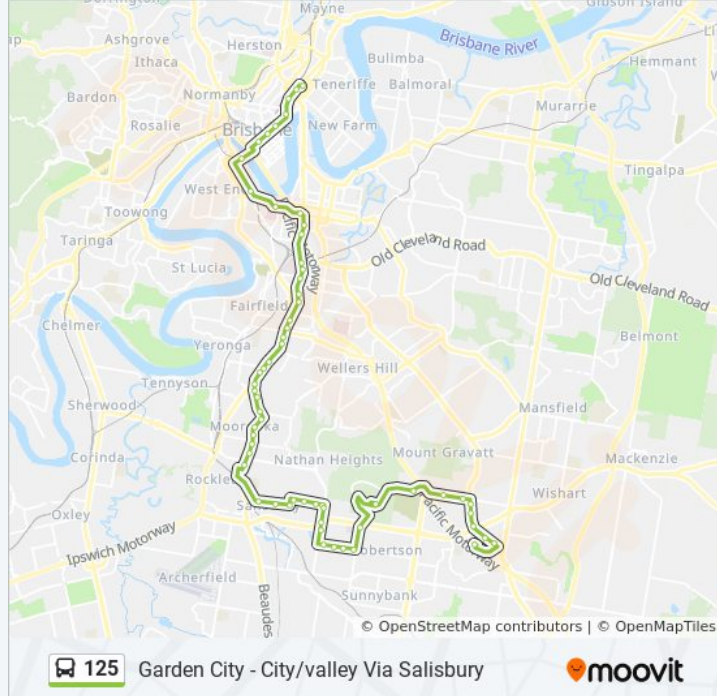

Beaudesert Rd at Moorooka South, Stop 38

Beaudesert Rd at Muriel - Evans, Stop 37

Beaudesert Rd at Fegan Drive, Stop 36

Beaudesert Rd at Keats Street, Stop 35

Beaudesert Rd at Gainsborough Street, Stop 34

Ipswich Rd at Victoria Terrace, Stop 17

Ipswich Rd at Juliette Street, Stop 16

Ipswich Rd at Cornwall Street, Stop 15

Ipswich Rd at Pa Hospital, Stop 14

Ipswich Rd at Okeefe Street, Stop 13

Ipswich Rd at Broadway, Stop 10a

Ipswich Rd at Balaclava Street, Stop 10

Woolloongabba Station, Platform 1

Mater Hill Station, Platform 1

South Bank Busway Station, Platform 1

Cultural Centre Station, Platform 1

Adelaide Street Stop 19 at City Hall

Adelaide Street Stop 24 Near Edward St

Adelaide Street Stop 28 Near Hutton Lane

Queen Street Stop 67 Near Ann St (Orient)

Wickham Street Stop 227 Near Gotha St

Wickham Street Stop 228 Near Brunswick

Ballow St Near Wickham Street Zone C