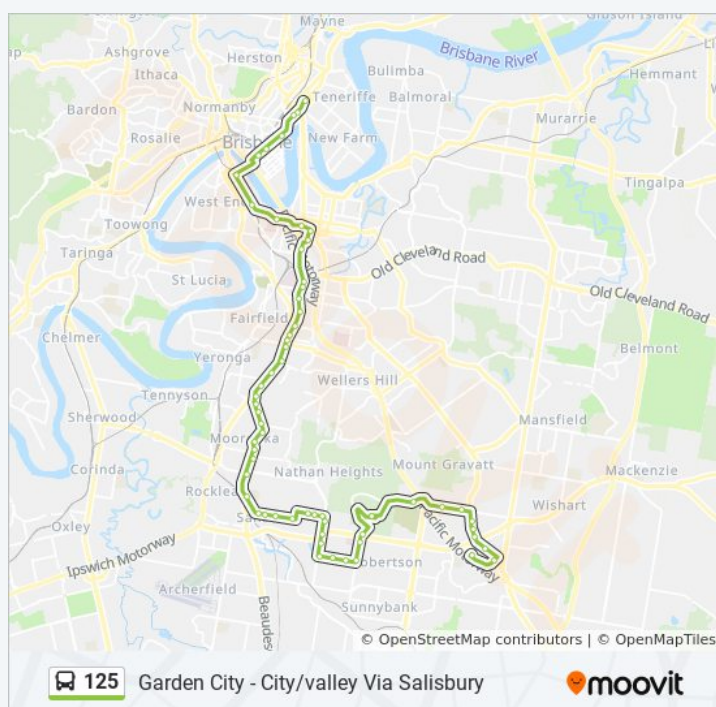

Adelaide Street Stop 24 Near Edward St

Adelaide Street Stop 28 Near Hutton Lane

Queen Street Stop 67 Near Ann St (Orient)

Wickham Street Stop 227 Near Gotha St

Wickham Street Stop 228 Near Brunswick

Ballow St Near Wickham Street Zone C

Ipswich Rd at Victoria Terrace, Stop 17

Ipswich Rd at Waldheim Street, Stop 18/21

Ipswich Rd at Annerley Junction, Stop 22

Ipswich Rd at Ekibin Road, Stop 23

Ipswich Rd at Venner - Waterton, Stop 24

Ipswich Rd at Chardons Corner, Stop 25

Ipswich Rd at Yeronga Park, Stop 26/27

Ipswich Rd at Clifton Hill, Stop 28

125 bus Time Schedule

Garden City Interchange Route Timetable:

Sunday	9:47 AM - 7:47 PM
Monday	Not Operational
Tuesday	6:15 AM - 11:40 PM
Wednesday	6:15 AM - 11:40 PM
Thursday	6:15 AM - 11:40 PM
Friday	9:47 AM - 7:47 PM
Saturday	6:45 AM - 10:45 PM

125 bus Info

Direction: Garden City Interchange

Stops: 60

Trip Duration: 71 min

Line Summary:

Beaudesert Rd at Stimpson Park, Stop 29

Beaudesert Rd at Colebrook - Wharton, Stop 30

Beaudesert Rd at Helles Street, Stop 31