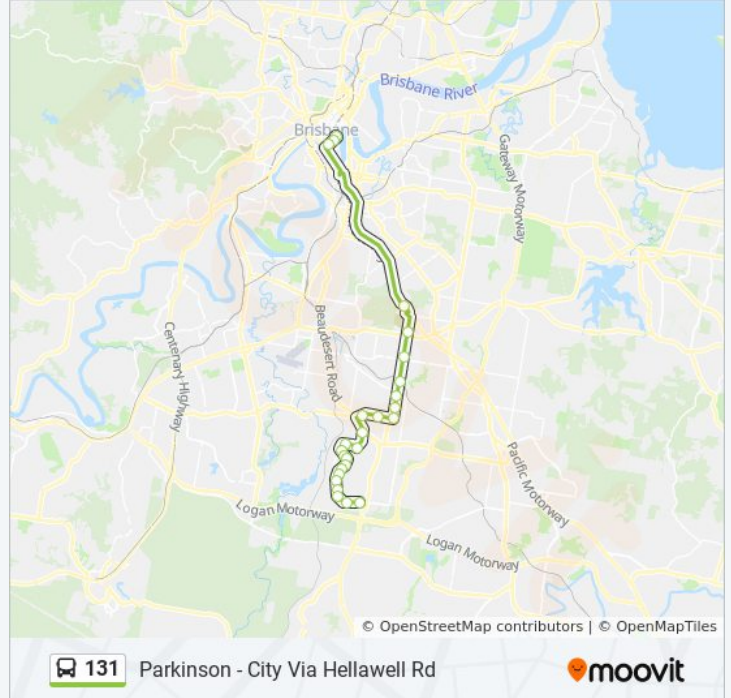

Pinelands

Mains Rd at Altandi, Stop 68

Mains Rd at Sunnybank

Mains Road Park 'N' Ride

Griffith University Station, Platform 1

Elizabeth Street Stop 81 Near George St

Elizabeth Street Stop 84 Near Edward St

Creek Street Stop 148 at Riverside Centre

131 bus time schedules and route maps are available in an offline PDF at moovitapp.com. Use the [Moovit App](#) to see live bus times, train schedule or subway schedule, and step-by-step directions for all public transit in Brisbane.

[About Moovit](#) · [MaaS Solutions](#) · [Supported Countries](#) · [Mooviter Community](#)

© 2024 Moovit - All Rights Reserved

Check Live Arrival Times