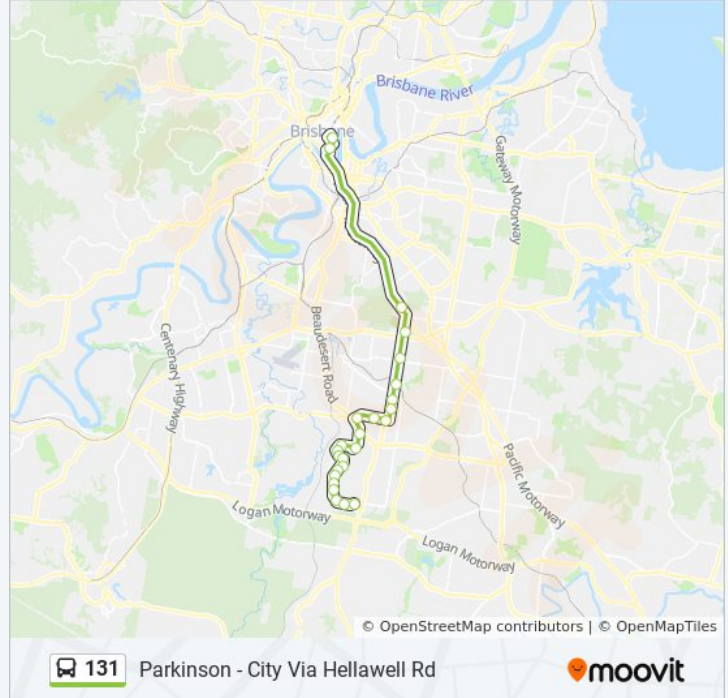

Direction: Parkinson East, Algester Rd

25 stops

[VIEW LINE SCHEDULE](#)

- Creek Street Stop 148 at Riverside Centre
- Mary Street Stop 50 Near Albert St
- Griffith University Station, Platform 2
- Mains Road Park 'N' Ride
- Mains Rd at Sunnybank
- Mains Rd at Altandi, Stop 68
- Pinelands
- Pinelands Rd at Barney Street, Stop 70/71
- Hellowell Rd Near Hillcrest St, Stop 73/16
- Hellowell Rd at Signata Street
- Hellowell Rd at Cazna Gardens
- Algester Rd at Beaudesert Road Stop 76
- Algester Rd at Algester East Stop 79
- Ridgewood Rd at Algester, Stop 83
- Endiandra St at Bonewood Street, Stop 85/86
- Endiandra St Near Satinash St, Stop 87
- Endiandra St at Macaranga Street, Stop 88
- Algester Rd at Formby Street Stop 89
- Algester Rd at Crestone Street Stop 90/89
- Algester Rd at Laurel Oak Drive Stop 90a
- Algester Rd at Nottingham
- Algester Rd at Glenfield

131 bus Info

Direction: Parkinson East, Algester Rd

Stops: 25

Trip Duration: 68 min

Line Summary:

Algester Rd at Parkinson, Stop 90

Algester Rd at Lake Eyre Crescent Stop 91

Algester Rd at Parkinson East, Stop 92

Direction: Riverside, Creek St

26 stops

[VIEW LINE SCHEDULE](#)

Algester Rd at Parkinson East, Stop 92

Algester Rd at Lake Eyre Crescent Stop 91

Algester Rd at Parkinson, Stop 90

Algester Rd at Glenfield

Algester Rd at Nottingham

Algester Rd at Laurel Oak Drive Stop 90a

Algester Rd at Crestone Street Stop 90/89

Algester Rd at Formby Street Stop 88a

Endiandra St at Macaranga Street, Stop 88

Endiandra St Near Macaranga St, Stop 87

Endiandra St at Bonewood Street, Stop 86/85