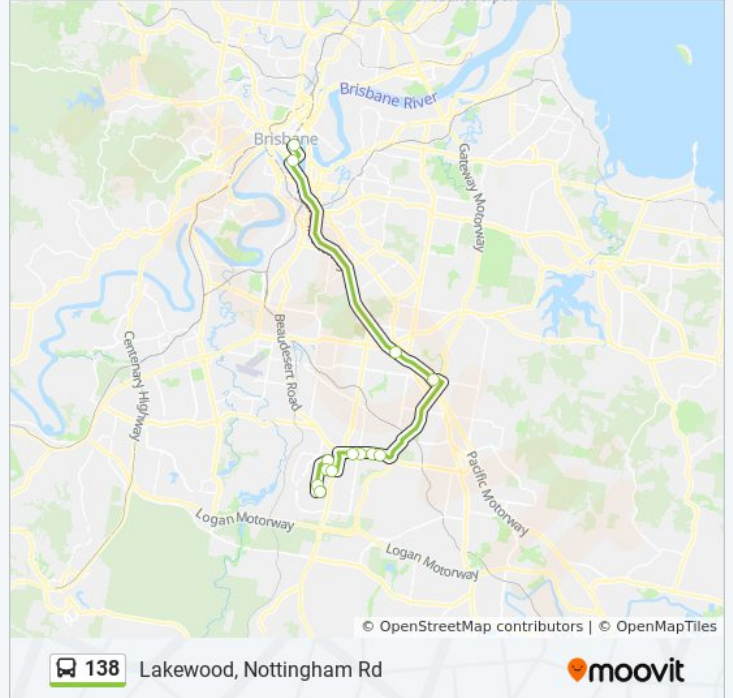

138

Lakewood, Nottingham Rd

Get The App

The 138 bus line (Lakewood, Nottingham Rd) has 2 routes. For regular weekdays, their operation hours are:  
(1) Lakewood, Nottingham Rd: 15:45 - 18:30(2) Riverside, Creek St: 06:00 - 09:00

Use the Moovit App to find the closest 138 bus station near you and find out when is the next 138 bus arriving.

**Direction: Lakewood, Nottingham Rd**

13 stops

[VIEW LINE SCHEDULE](#)

- Queen Street Stop 76 Near Creek St
- Alice Street Stop 95 Near George St
- Upper Mt Gravatt Station, Platform 2
- Eight Mile Plains Routing Stop
- Compton Rd at Piccadilly Way, Stop 28
- Compton Rd Near Kyabra Street, Stop 86
- Compton Rd at Frizzell Street, Stop 85
- Compton Rd Near Chateau St, Stop 25
- Ormskirk St Near Riley St
- Hamish St at Murphy St
- Benhian St at Fatima Place
- Holyrood St Near Benhiam St
- Nottingham Rd at Lakewood

**138 bus Time Schedule**

Lakewood, Nottingham Rd Route Timetable:

Sunday	Not Operational
Monday	15:45 - 18:30
Tuesday	15:45 - 18:30
Wednesday	15:45 - 18:30
Thursday	15:45 - 18:30
Friday	15:45 - 18:30
Saturday	Not Operational

**138 bus Info**

**Direction:** Lakewood, Nottingham Rd

**Stops:** 13

**Trip Duration:** 51 min

**Line Summary:**

**Direction: Riverside, Creek St**

13 stops

[VIEW LINE SCHEDULE](#)