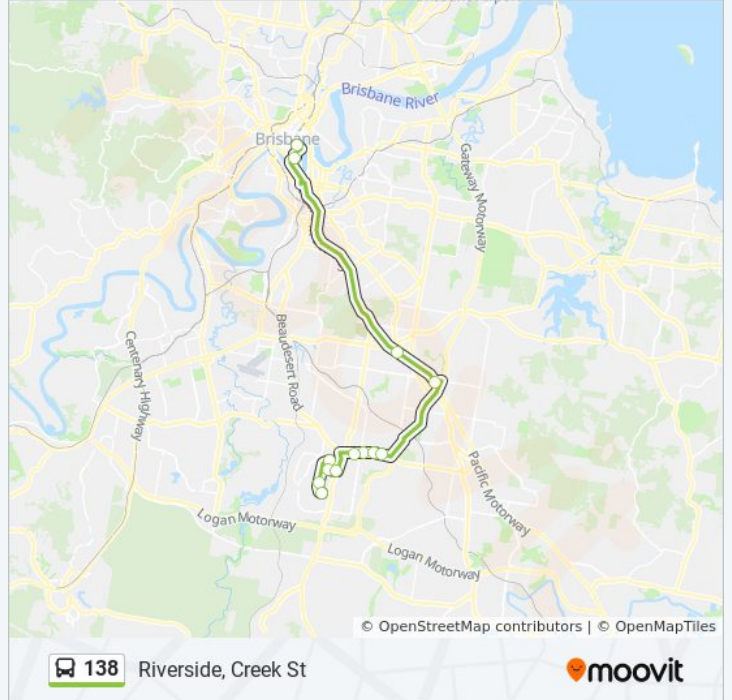

Use the Moovit App to find the closest 138 bus station near you and find out when is the next 138 bus arriving.

**Direction: Lakewood, Nottingham Rd**

13 stops

[VIEW LINE SCHEDULE](#)

- Queen Street Stop 76 Near Creek St
- Alice Street Stop 95 Near George St
- Upper Mt Gravatt Station, Platform 2
- Eight Mile Plains Routing Stop
- Compton Rd at Piccadilly Way, Stop 28
- Compton Rd Near Kyabra Street, Stop 86
- Compton Rd at Frizzell Street, Stop 85
- Compton Rd Near Chateau St, Stop 25
- Ormskirk St Near Riley St
- Hamish St at Murphy St
- Benhian St at Fatima Place
- Holyrood St Near Benhiam St
- Nottingham Rd at Lakewood

**138 bus Info**

**Direction:** Lakewood, Nottingham Rd

**Stops:** 13

**Trip Duration:** 51 min

**Line Summary:**

**Direction: Riverside, Creek St**

13 stops

[VIEW LINE SCHEDULE](#)

- Nottingham Rd at Lakewood
- Holyrood St Near Benhiam St
- Benhian St at Fatima Place
- Hamish St Near Murphy St
- Ormskirk St Near Riley St
- Compton Rd Near Chateau St, Stop 84
- Compton Rd at Frizzell Street, Stop 85
- Compton Rd at Kyabra Street, Stop 86
- Compton Rd at Piccadilly Way, Stop 28
- Eight Mile Plains Routing Stop
- Upper Mt Gravatt Station, Platform 1
- Margaret Street Stop 94 Near George St
- Creek Street Stop 148 at Riverside Centre

**138 bus Info**

**Direction:** Riverside, Creek St

**Stops:** 13

**Trip Duration:** 47 min

**Line Summary:**

138 bus time schedules and route maps are available in an offline PDF at [moovitapp.com](https://moovitapp.com). Use the [Moovit App](#) to see live bus times, train schedule or subway schedule, and step-by-step directions for all public transit in Brisbane.