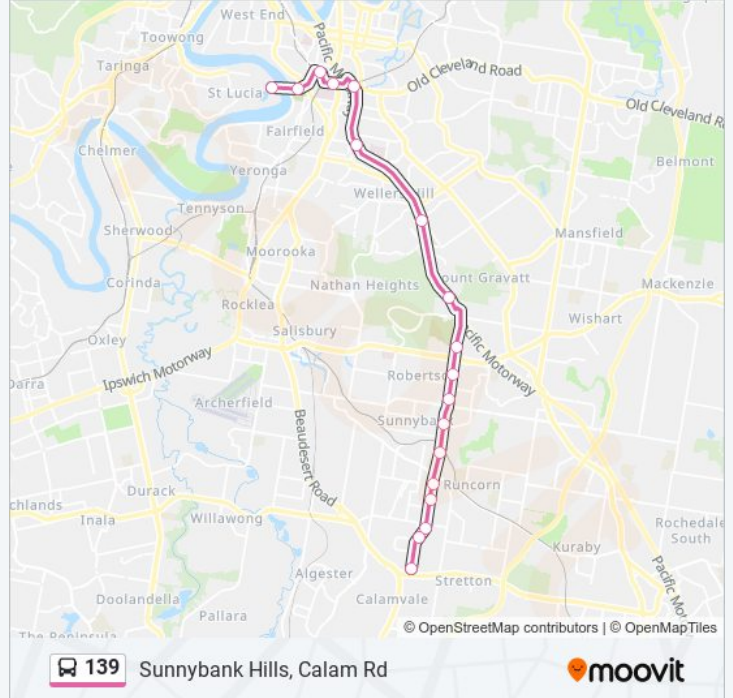

Use the Moovit App to find the closest 139 bus station near you and find out when is the next 139 bus arriving.

Direction: Sunnybank Hills, Calam Rd

18 stops

[VIEW LINE SCHEDULE](#)

- UQ Lakes Stop B
- Dutton Park Place
- Boggo Road Station, Platform 5
- Pa Hospital Station, Platform 1
- Buranda Busway, Platform 2
- Greenslopes Station, Platform 2
- Holland Park West Station, Platform 2
- Griffith University Station, Platform 2
- Mains Road Park 'N' Ride
- Mains Rd at Robertson
- Mains Rd at Sunnybank
- Mains Rd at Turton Street, Stop 80
- Mains Rd at Altandi, Stop 68
- Pinelands
- Pinelands Rd at Barney Street, Stop 70/71
- Pinelands Rd at Hellawell
- Pinelands Rd at Sunnybank Hills South
- Calam Rd Near Honeywood St

139 bus Info

Direction: Sunnybank Hills, Calam Rd

Stops: 18

Trip Duration: 36 min

Line Summary:

Direction: UQ Lakes Station

18 stops

[VIEW LINE SCHEDULE](#)

- Calam Rd Near Lear St
- Pinelands Rd at Sunnybank Hills South
- Pinelands Rd at Hellawell
- Pinelands Rd at Barney Street, Stop 70/71
- Pinelands
- Mains Rd at Altandi, Stop 68
- Mains Rd at Turton Street, Stop 80
- Mains Rd at Sunnybank
- Mains Rd at Robertson
- Mains Road Park 'N' Ride
- Griffith University Station, Platform 1
- Holland Park West Station, Platform 1
- Greenslopes Station, Platform 1
- Buranda Busway, Platform 1
- Pa Hospital Station, Platform 2
- Boggo Road Station, Platform 6
- Dutton Park Place
- UQ Lakes Station