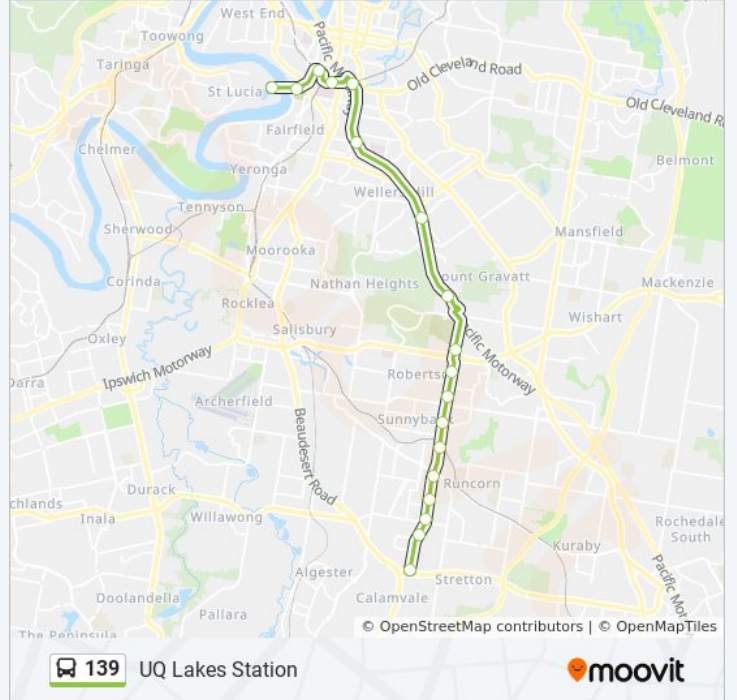

Use the Moovit App to find the closest 139 bus station near you and find out when is the next 139 bus arriving.

Direction: Sunnybank Hills, Calam Rd

18 stops

[VIEW LINE SCHEDULE](#)

- UQ Lakes Stop B
- Dutton Park Place
- Boggo Road Station, Platform 5
- Pa Hospital Station, Platform 1
- Buranda Busway, Platform 2
- Greenslopes Station, Platform 2
- Holland Park West Station, Platform 2
- Griffith University Station, Platform 2
- Mains Road Park 'N' Ride
- Mains Rd at Robertson
- Mains Rd at Sunnybank
- Mains Rd at Turton Street, Stop 80
- Mains Rd at Altandi, Stop 68
- Pinelands
- Pinelands Rd at Barney Street, Stop 70/71
- Pinelands Rd at Hellawell
- Pinelands Rd at Sunnybank Hills South
- Calam Rd Near Honeywood St

139 bus Info

Direction: Sunnybank Hills, Calam Rd

Stops: 18

Trip Duration: 36 min

Line Summary:

Direction: UQ Lakes Station

18 stops

[VIEW LINE SCHEDULE](#)

- Calam Rd Near Lear St
- Pinelands Rd at Sunnybank Hills South
- Pinelands Rd at Hellawell
- Pinelands Rd at Barney Street, Stop 70/71
- Pinelands
- Mains Rd at Altandi, Stop 68
- Mains Rd at Turton Street, Stop 80
- Mains Rd at Sunnybank
- Mains Rd at Robertson
- Mains Road Park 'N' Ride
- Griffith University Station, Platform 1
- Holland Park West Station, Platform 1
- Greenslopes Station, Platform 1
- Buranda Busway, Platform 1
- Pa Hospital Station, Platform 2
- Boggo Road Station, Platform 6
- Dutton Park Place
- UQ Lakes Station

139 bus Info

Direction: UQ Lakes Station

Stops: 18

Trip Duration: 34 min

Line Summary:

139 bus time schedules and route maps are available in an offline PDF at moovitapp.com. Use the [Moovit App](#) to see live bus times, train schedule or subway schedule, and step-by-step directions for all public transit in Brisbane.