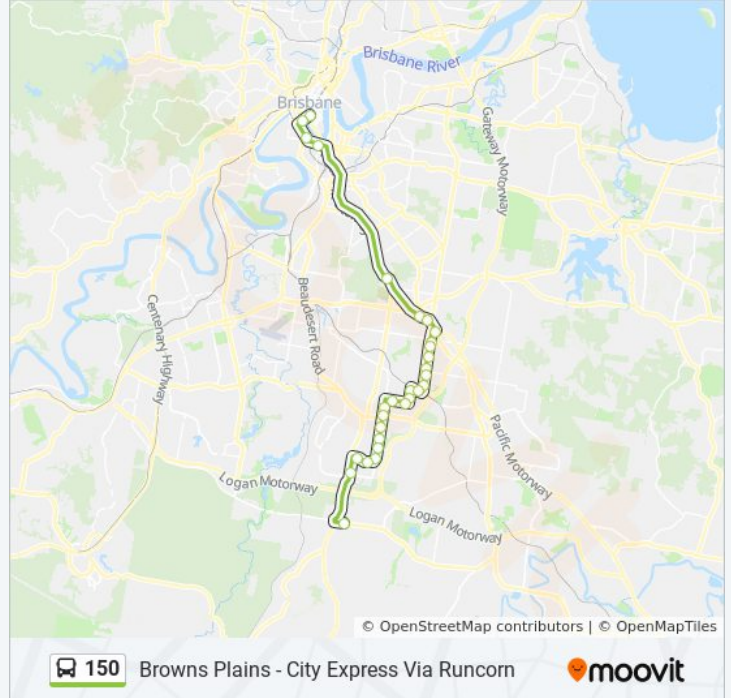

Warrigal Rd at Fanfare

Warrigal Rd at Bordeaux

Warrigal Rd at Padstow Views

Warrigal Road Green Link

Macgregor St at Garden City Depot

Upper Mt Gravatt Station, Platform 1

Griffith University Station, Platform 1

Mater Hill Station, Platform 1

South Bank Busway Station, Platform 1

Cultural Centre Station, Platform 1

Queen Street Station

150 bus time schedules and route maps are available in an offline PDF at moovitapp.com. Use the [Moovit App](#) to see live bus times, train schedule or subway schedule, and step-by-step directions for all public transit in Brisbane.

[About Moovit](#) • [MaaS Solutions](#) • [Supported Countries](#) • [Mooviter Community](#)

© 2024 Moovit - All Rights Reserved

Check Live Arrival Times