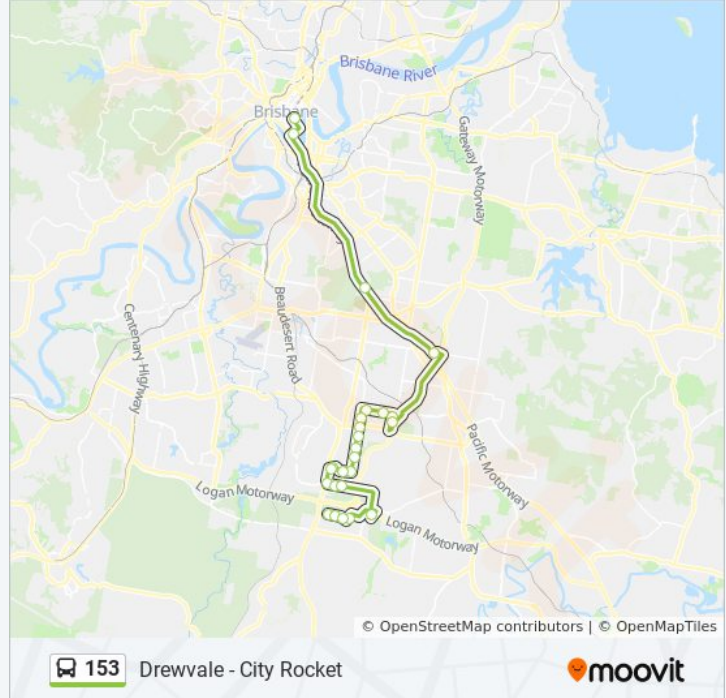

Use the Moovit App to find the closest 153 bus station near you and find out when is the next 153 bus arriving.

Direction: Drewvale, Trinity Way

25 stops

[VIEW LINE SCHEDULE](#)

- Queen Street Stop 76 Near Creek St
- Alice Street Stop 95 Near George St
- Griffith University Station, Platform 2
- Eight Mile Plains Routing Stop
- Persse Rd Near Gumtree St
- Persse Rd at the Oaks
- Nemies Rd at Runcorn Heights Near Basking St
- Nemies Rd at Runcorn West Near Belyando St
- Gowan Rd Near Blackbean St
- Gowan Rd at Gowan And Compton
- Gowan Rd at Calam North, Stop 35
- Gowan Rd at Pennant Hills
- Gowan Rd at Parkside
- Honeysuckle Way at the Parks
- Honeysuckle Way at Calamvale
- Honeysuckle Way at Sunflower
- Beaudesert Rd at Honeysuckle Way
- Algester Rd at Injune Cct, Stop 93
- Illaweena St at Tamarisk Way
- Illaweena St at Waterstone
- Macquarie Way Near Wembley Rd
- Macquarie Way at Buckley Drive

153 bus Info

Direction: Drewvale, Trinity Way

Stops: 25

Trip Duration: 62 min

Line Summary:

Macquarie Way at Lockyer Place

Trinity Way at Westcott St

Trinity Way at Mirthwood Drive

Direction: Riverside, Creek St

25 stops

[VIEW LINE SCHEDULE](#)

Trinity Way at Mirthwood Drive

Trinity Way at Westcott St

Macquarie Way at Lockyer Place

Macquarie Way Near Buckley Drive

Macquarie Way Near Wembley Rd

153 bus Info

Direction: Riverside, Creek St

Stops: 25

Trip Duration: 65 min

Line Summary:

Nemies Rd at Runcorn Heights

Persse Rd at the Oaks

Persse Rd Near Gumtree St