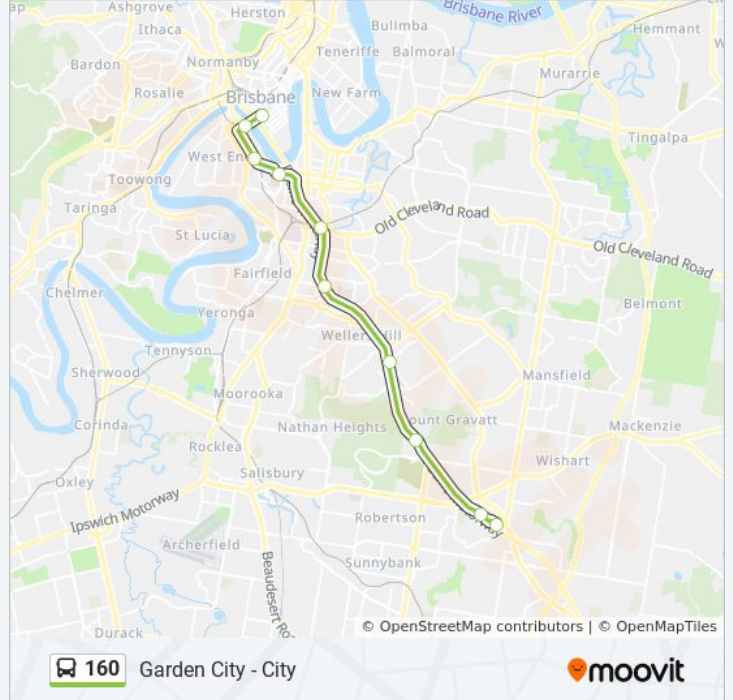

160

Garden City - City

Get The App

The 160 bus line (Garden City - City) has 2 routes. For regular weekdays, their operation hours are:

(1) Garden City Depot: 07:02 - 21:00(2) Queen Street Station: 06:35 - 18:25

Use the Moovit App to find the closest 160 bus station near you and find out when is the next 160 bus arriving.

Direction: Garden City Depot

10 stops

[VIEW LINE SCHEDULE](#)

- Queen Street Station, 1i
- Cultural Centre Station, Platform 2
- South Bank Busway Station, Platform 2
- Mater Hill Station, Platform 2
- Buranda Busway, Platform 2
- Greenslopes Station, Platform 2
- Holland Park West Station, Platform 2
- Griffith University Station, Platform 2
- Upper Mt Gravatt Station, Platform 2
- Macgregor St at Garden City Depot

160 bus Info

Direction: Garden City Depot

Stops: 10

Trip Duration: 22 min

Line Summary:

Direction: Queen Street Station

10 stops

[VIEW LINE SCHEDULE](#)

160 bus Info

Direction: Queen Street Station

Stops: 10

Trip Duration: 26 min

Line Summary:

160 bus time schedules and route maps are available in an offline PDF at moovitapp.com. Use the [Moovit App](#) to see live bus times, train schedule or subway schedule, and step-by-step directions for all public transit in Brisbane.