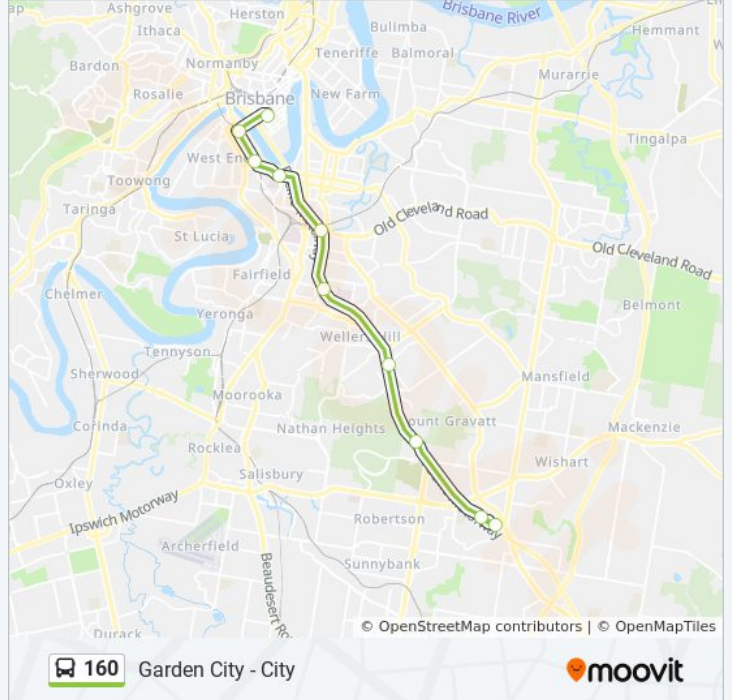

160

Garden City - City

Get The App

The 160 bus line (Garden City - City) has 2 routes. For regular weekdays, their operation hours are:

(1) Garden City Depot: 07:02 - 21:00(2) Queen Street Station: 06:35 - 18:25

Use the Moovit App to find the closest 160 bus station near you and find out when is the next 160 bus arriving.

Direction: Garden City Depot

10 stops

[VIEW LINE SCHEDULE](#)

- Queen Street Station, 1i
- Cultural Centre Station, Platform 2
- South Bank Busway Station, Platform 2
- Mater Hill Station, Platform 2
- Buranda Busway, Platform 2
- Greenslopes Station, Platform 2
- Holland Park West Station, Platform 2
- Griffith University Station, Platform 2
- Upper Mt Gravatt Station, Platform 2
- Macgregor St at Garden City Depot

160 bus Time Schedule

Garden City Depot Route Timetable:

Sunday	Not Operational
Monday	07:02 - 21:00
Tuesday	07:02 - 21:00
Wednesday	07:02 - 21:00
Thursday	07:02 - 21:00
Friday	07:02 - 21:00
Saturday	Not Operational

160 bus Info

Direction: Garden City Depot

Stops: 10

Trip Duration: 22 min

Line Summary:

Direction: Queen Street Station

10 stops

[VIEW LINE SCHEDULE](#)