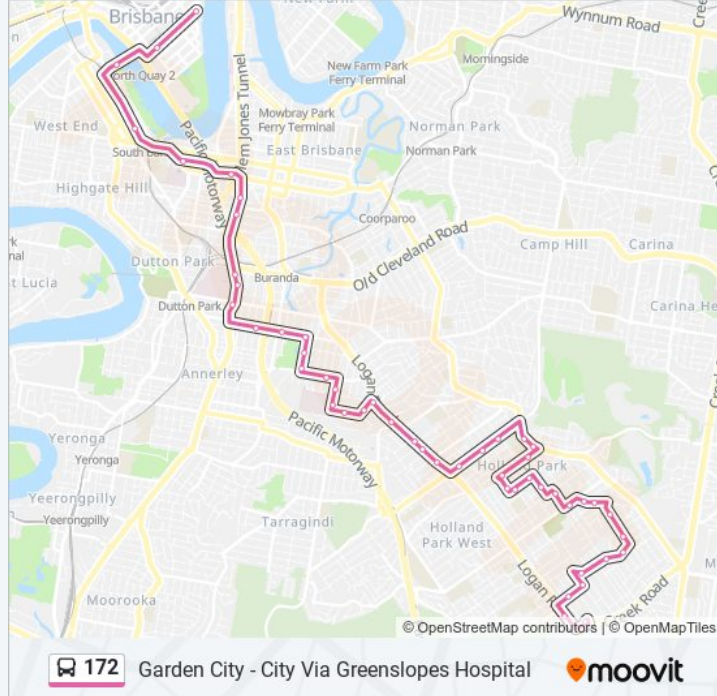

172 bus Info

Direction: City, Eagle St at Riverside

Stops: 60

Trip Duration: 67 min

Line Summary:

Nursery Rd at Crewe Street, Stop 51

David Rd Near Oates Ave, Stop 50

Craddock St at Mar Street, Stop 49

Logan Rd at Swain Street, Stop 27

Logan Rd at Cb Mott Park, Stop 26

Logan Rd at Greenslopes Mall, Stop 25/24

Nicholson St Near Hunter St, Stop 23b

Headfort St Near Newdegate St, Stop 23a

Newdegate St at Greenslopes Hospital, Stop 23

Newdegate St Near Denman St, Stop 22

Ridge St Near Cedar St, Stop 21a

Pear St Near Ridge St, Stop 20a

Pear St Near Pine St, Stop 20

Juliette St at Beatrice Street, Stop 19

Juliette St at Baron Street, Stop 18

Juliette St at Prince Street, Stop 17

Ipswich Rd at Cornwall Street, Stop 15

Ipswich Rd at Pa Hospital, Stop 14

Ipswich Rd at Okeefe Street, Stop 13

Ipswich Rd at Broadway, Stop 10a

Ipswich Rd at Balaclava Street, Stop 10