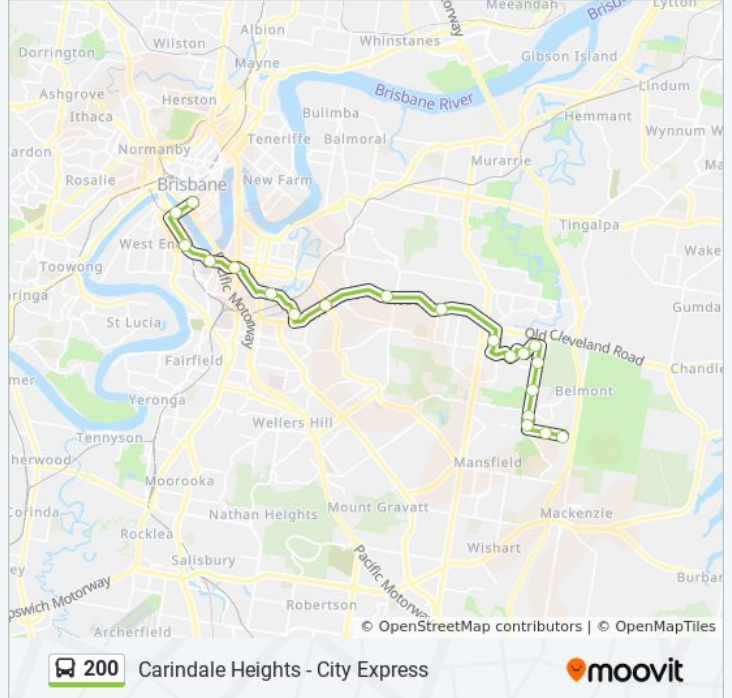

 200

Carindale Heights - City Express

Get The App

The 200 bus line (Carindale Heights - City Express) has 2 routes. For regular weekdays, their operation hours are:
 (1) Carindale Heights, Cribb Rd E: 6:46 AM - 11:36 PM (2) Queen Street Station: 6:02 AM - 10:47 PM
 Use the Moovit App to find the closest 200 bus station near you and find out when is the next 200 bus arriving.

Direction: Carindale Heights, Cribb Rd E

20 stops

[VIEW LINE SCHEDULE](#)

- Queen Street Station, 3b
- Cultural Centre Temporary Platform 2
- South Bank Busway Station, Platform 2
- Mater Hill Station, Platform 2
- Woolloongabba Station, Platform 2
- Kingfisher Creek Near Norman St
- East Leagues
- Old Cleveland Rd at Coorparoo Stop 23
- Old Cleveland Rd at Camp Hill
- Old Cleveland Rd at Carina Stop 35
- Carindale Shopping Centre Station, Platform B
- Winstanley St Near Firmiston St
- Bridgnorth St Near Boyndale St
- Bridgnorth St at Belmont School
- Scrub Rd at Winstanley East
- Scrub Rd at Kilmorey Near Fairway Pl
- Scrub Rd at Greendale
- Scrub Rd at Carindale Heights
- Cribb Rd Near Cowell St
- Cribb Road at Cribb Road East

200 bus Info

Direction: Carindale Heights, Cribb Rd E

Stops: 20

Trip Duration: 45 min

Line Summary:

Direction: Queen Street Station

20 stops

[VIEW LINE SCHEDULE](#)

200 bus Info

Direction: Queen Street Station

Stops: 20

Trip Duration: 42 min

Line Summary:

Cultural Centre Station, Platform 1

Queen Street Station

200 bus time schedules and route maps are available in an offline PDF at moovitapp.com. Use the [Moovit App](#) to see live bus times, train schedule or subway schedule, and step-by-step directions for all public transit in Brisbane.