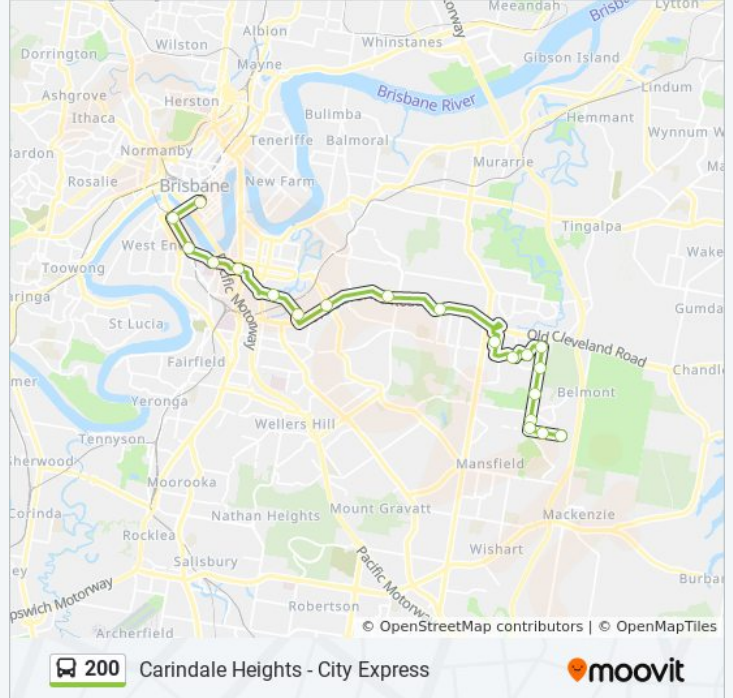

 200

Carindale Heights - City Express

Get The App

The 200 bus line (Carindale Heights - City Express) has 2 routes. For regular weekdays, their operation hours are:
 (1) Carindale Heights, Cribb Rd E: 6:46 AM - 11:36 PM (2) Queen Street Station: 6:02 AM - 10:47 PM
 Use the Moovit App to find the closest 200 bus station near you and find out when is the next 200 bus arriving.

Direction: Carindale Heights, Cribb Rd E

20 stops

[VIEW LINE SCHEDULE](#)

- Queen Street Station, 3b
- Cultural Centre Temporary Platform 2
- South Bank Busway Station, Platform 2
- Mater Hill Station, Platform 2
- Woolloongabba Station, Platform 2
- Kingfisher Creek Near Norman St
- East Leagues
- Old Cleveland Rd at Coorparoo Stop 23
- Old Cleveland Rd at Camp Hill
- Old Cleveland Rd at Carina Stop 35
- Carindale Shopping Centre Station, Platform B
- Winstanley St Near Firmiston St
- Bridgnorth St Near Boyndale St
- Bridgnorth St at Belmont School
- Scrub Rd at Winstanley East
- Scrub Rd at Kilmorey Near Fairway Pl
- Scrub Rd at Greendale
- Scrub Rd at Carindale Heights
- Cribb Rd Near Cowell St
- Cribb Road at Cribb Road East

200 bus Time Schedule

Carindale Heights, Cribb Rd E Route Timetable:

Sunday	12:20 AM - 11:35 PM
Monday	Not Operational
Tuesday	6:46 AM - 11:36 PM
Wednesday	6:46 AM - 11:36 PM
Thursday	6:46 AM - 11:36 PM
Friday	6:50 AM - 11:35 PM
Saturday	6:50 AM - 11:35 PM

200 bus Info

Direction: Carindale Heights, Cribb Rd E

Stops: 20

Trip Duration: 45 min

Line Summary:

Direction: Queen Street Station

20 stops

[VIEW LINE SCHEDULE](#)