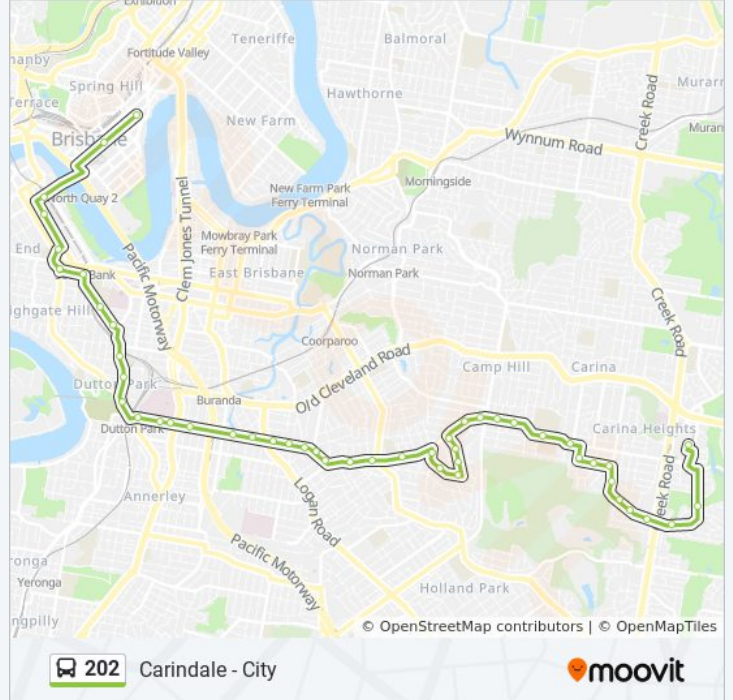

Direction: Carindale Interchange

48 stops

[VIEW LINE SCHEDULE](#)

- Adelaide Street Stop 33 Near Wharf St
- Adelaide Street Stop 40 Near Broadway
- Cultural Centre Station, Platform 2
- Merivale St Near Russell St, Stop 2a
- Ernest St at Brisbane State High, Stop 3
- Gladstone Rd at Dorchester Street, Stop 8
- Dorchester St at Somerville House, Stop 5
- Stephens Rd at St Laurences College, Stop 7
- Stephens Rd Near Annerley Rd, Stop 8
- Annerley Rd at Dutton Park Primary, Stop 10
- Annerley Rd at Dutton Park, Stop 11/17
- Annerley Rd at Cemetery, Stop 18/12
- Cornwall St At Rusk Street, Stop 13
- Cornwall St at Ayr Street, Stop 14
- Cornwall St at Pa Hospital South, Stop 1
- Cornwall St at Buranda Shops, Stop 16
- Cornwall St at Baron Street, Stop 18
- Cornwall St at Cleveland Street, Stop 18a
- Cornwall St at Darreen Street, Stop 19
- Cornwall St at Rialto Street, Stop 19a
- Cornwall St at Raby Street, Stop 19b
- Upper Cornwall St at Pembroke Street, Stop

Samuel St at Jade Street, Stop 43

Samuel St at Cambridge Street, Stop 44

Mcgahan St Near Chataway St, Stop 45

Chataway St at Rea Street, Stop 46

Chataway St Near Gallipoli Rd, Stop 47

Gallipoli Rd at Warenda Street, Stop 48

Gallipoli Rd at Gallipoli Road Bushlands, Stop 49

Gallipoli Rd at Gallipoli, Stop 50

Gallipoli Rd at Tirrabella Street, Stop 51

Donnington St at Stanmere, Stop 52

Donnington St at Donnington, Stop 53

Carindale Shopping Centre Interchange

Direction: City, Eagle St at Riverside

49 stops

[VIEW LINE SCHEDULE](#)

Carindale Shopping Centre Station, Platform D

Donnington St at Donnington, Stop 53

202 bus Time Schedule

City, Eagle St at Riverside Route Timetable: