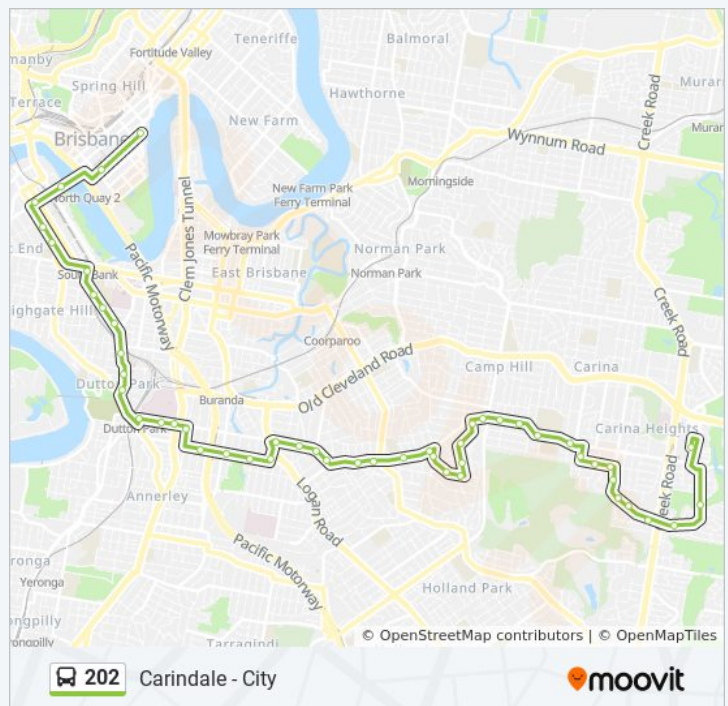

Orion St at Sirius Street, Stop 36

Orion St Near Satellite St, Stop 35

Eva St Near Glyn St, Stop 34

Chatsworth Rd at Gristock Street, Stop 33

Chatsworth Rd at Rossmore Ave, Stop 32

Chatsworth Rd at Stirrat Street, Stop 31

Chatsworth Rd at Trundle Street, Stop 30

Upper Cornwall St at Upper Cornwall, Stop 29

Upper Cornwall St at Pembroke Rd, Stop 28

Cornwall St at Rialto Street, Stop 19a

Cornwall St at Darreen St, Stop 19

Logan Rd Near Juliette St, Stop 21

Juliette St at Beatrice Street, Stop 19

Juliette St at Baron Street, Stop 18

Juliette St at Prince Street, Stop 17

Emperor St at Buranda Shops, Stop 16

Cornwall St at Pa Hospital South, Stop 1

Thursday	06:25 - 18:25
Friday	06:25 - 18:25
Saturday	07:59 - 17:59

202 bus Info

Direction: City, Eagle St at Riverside

Stops: 49

Trip Duration: 52 min

Line Summary:

Cornwall St at Ayr Street, Stop 14

Cornwall St at Rusk Street, Stop 14a

Annerley Rd at Dutton Park, Stop 17/12