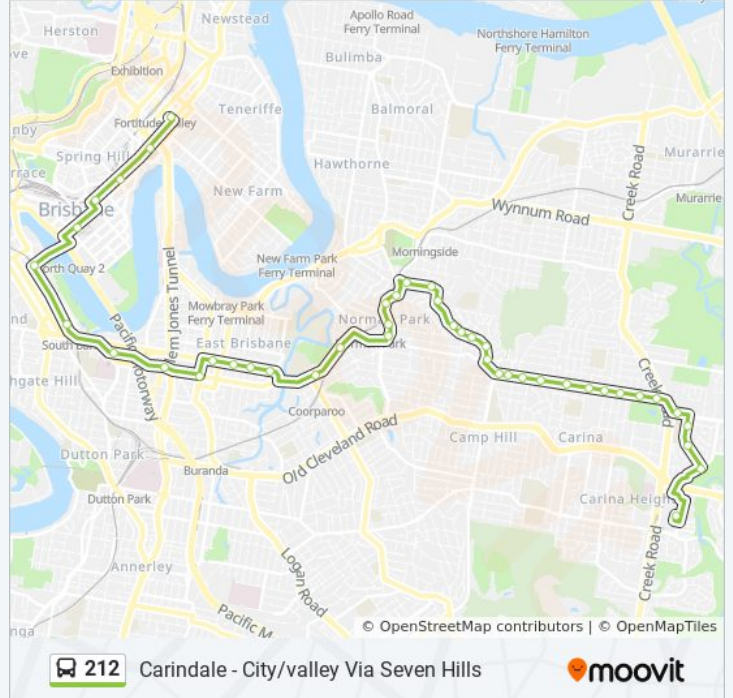

212 bus Info

Direction: Carindale Interchange

Stops: 43

Trip Duration: 45 min

Line Summary:

Kensington Ave Near Marshall Ave, Stop 41/40
 Oateson Skyline Dr at Quirinal Crescent, Stop 39
 Oateson Skyline Dr at Claudia Avenue, Stop 38a
 Oateson Skyline Dr at Servius Street, Stop 38
 Oateson Skyline Dr at Caelian Street, Stop 37
 Oateson Skyline Dr at Ursus Street, Stop 36
 Stanley St At Viminal Hill Crescent, Stop 36
 Stanley Rd at Tranters Avenue, Stop 37
 Stanley Rd at Arrol Street, Stop 38
 Stanley Rd at Garth Webb Park, Stop 39
 Stanley Rd at Lunga Street, Stop 39/40
 Stanley Rd at Sage Street, Stop 41
 Stanley Rd at Pembroke Street, Stop 42
 Stanley Rd at Orana Street, Stop 43
 Stanley Rd at Carina Bowls, Stop 44
 Stanley Rd at Vince Herbert Field, Stop 45
 Meadowlands Rd at Carina State School, Stop 58
 Tristan St at Gorlois Court, Stop 54
 Tristan St at Cuthred Street, Stop 53
 Bedivere St at Tristan Street, Stop 68/52
 Carindale Shopping Centre Interchange

Direction: Fortitude Valley, Ballow St

44 stops

[VIEW LINE SCHEDULE](#)

Carindale Shopping Centre Station, Platform A
 Bedivere St at Tristan Street, Stop 68/52
 Tristan St at Cuthred Street, Stop 53
 Tristan St at Gorlois Court, Stop 54
 Meadowlands Rd at Carina State School, Stop 58
 Stanley Rd at Vince Herbert Field, Stop 45
 Stanley Rd at Carina Bowls, Stop 44
 Stanley Rd at Orana Street, Stop 43