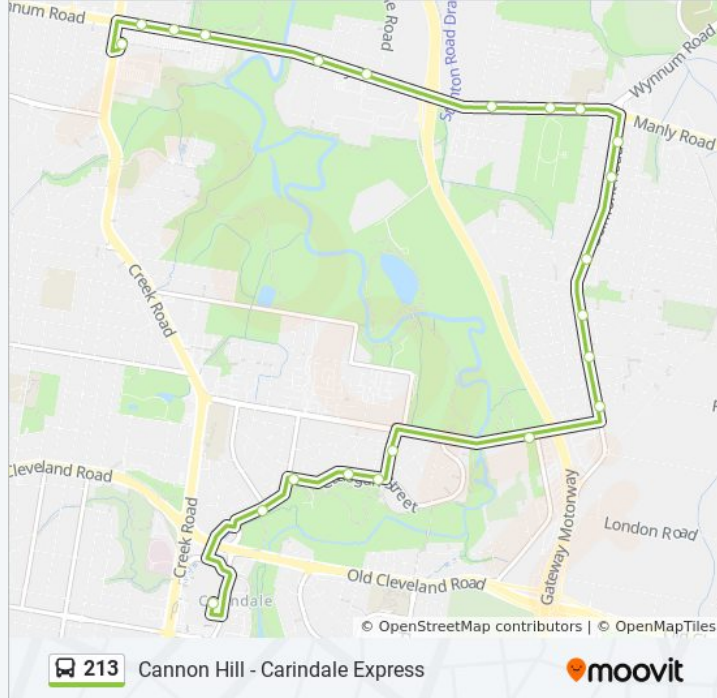

Cadogan St at Whitecastle Street, Stop 66/54

Cadogan St at Bamburgh Street, Stop 67/53

Bedivere St at Tristan Street, Stop 68/52

Carindale Shopping Centre Interchange

213 bus time schedules and route maps are available in an offline PDF at moovitapp.com. Use the [Moovit App](#) to see live bus times, train schedule or subway schedule, and step-by-step directions for all public transit in Brisbane.

[About Moovit](#) • [MaaS Solutions](#) • [Supported Countries](#) • [Mooviter Community](#)

© 2024 Moovit - All Rights Reserved

Check Live Arrival Times