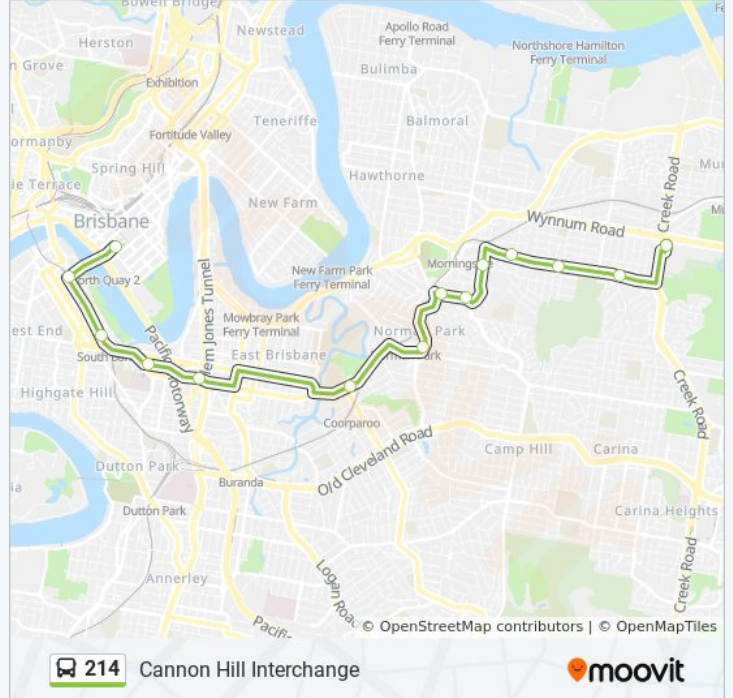

214

Cannon Hill Interchange

Get The App

The 214 bus line (Cannon Hill Interchange) has 2 routes. For regular weekdays, their operation hours are:

(1) Cannon Hill Interchange: 7:22 AM - 5:45 PM (2) Queen Street Station: 6:45 AM - 8:35 AM

Use the Moovit App to find the closest 214 bus station near you and find out when is the next 214 bus arriving.

Direction: Cannon Hill Interchange

14 stops

[VIEW LINE SCHEDULE](#)

- Queen Street Station, 1b
- Cultural Centre Temporary Platform 2
- South Bank Busway Station, Platform 2
- Mater Hill Station, Platform 2
- Woolloongabba Station, Platform 2
- Stanley St E at Coorparoo Secondary College
- Bennetts Rd at Norman Park Near Morehead Ave
- Agnew St at Norman Park North
- Agnew St At Seven Hills, Stop 42
- Wickham St at Morningside
- Richmond Rd at Morningside East
- Richmond Rd at Molloy Road
- Richmond Rd at Richmond East
- Cannon Hill Shopping Centre

214 bus Info

Direction: Cannon Hill Interchange

Stops: 14

Trip Duration: 40 min

Line Summary:

Direction: Queen Street Station

14 stops

[VIEW LINE SCHEDULE](#)

- Cannon Hill Shopping Centre, Zone A
- Richmond Rd at Richmond East
- Richmond Rd at Molloy Road
- Richmond Rd at Morningside East Near Bonar St
- Wickham St at Morningside
- Agnew St Near Walker Ave, Stop 42
- Agnew St at Norman Park North
- Bennetts Rd at Norman Park Near Morehead Ave
- Stanley St E at Coorparoo Secondary College
- Woolloongabba Station, Platform 1
- Mater Hill Station, Platform 1
- South Bank Busway Station, Platform 1
- Cultural Centre Station, Platform 1
- Queen Street Station