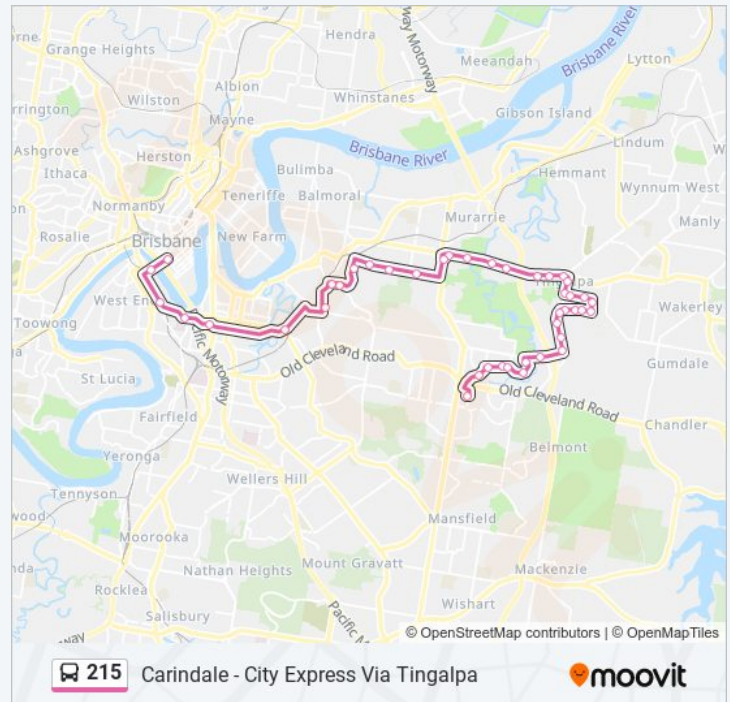

### Direction: Carindale Interchange

43 stops

[VIEW LINE SCHEDULE](#)

- Queen Street Station, 1b
- Cultural Centre Station, Platform 2
- South Bank Busway Station, Platform 2
- Mater Hill Station, Platform 2
- Woolloongabba Station, Platform 2
- Stanley St E at Coorparoo Secondary College
- Bennetts Rd at Norman Park Near Morehead Ave
- Agnew St at Norman Park North
- Agnew St At Seven Hills, Stop 42
- Wickham St at Morningside
- Richmond Rd at Morningside East
- Richmond Rd at Molloy Road
- Richmond Rd at Richmond East
- Cannon Hill Shopping Centre, Zone D
- Wynnum Rd at Cannon Hill
- Wynnum Rd at Northcliffe, Stop 36
- Wynnum Rd at Murarrie Park, Stop 37
- Wynnum Rd at Bulimba Creek, Stop 38
- Wynnum Rd at Murarrie Road
- Wynnum Rd at Tingalpa West Near Crossley Ave
- Wynnum Rd at Kianawah Park, Stop 41
- Wynnum Rd Near Thornlake Ct

### 215 bus Info

**Direction:** Carindale Interchange

**Stops:** 43

**Trip Duration:** 55 min

**Line Summary:**

Belmont Rd at Palgrave Street, Stop 47/43

Belmont Rd at Annette Street, Stop 48/44

Annette St at Jarrow Street, Stop 49/45

Cannon Hill Shopping Centre, Zone A

Richmond Rd at Richmond East

Richmond Rd at Molloy Road

Richmond Rd at Morningside East Near Bonar St

Wickham St at Morningside

Agnew St Near Walker Ave, Stop 42

Agnew St at Norman Park North

Bennetts Rd at Norman Park Near Morehead Ave

Stanley St E at Coorparoo Secondary College

Woolloongabba Station, Platform 1

Mater Hill Station, Platform 1

South Bank Busway Station, Platform 1

Cultural Centre Station, Platform 1