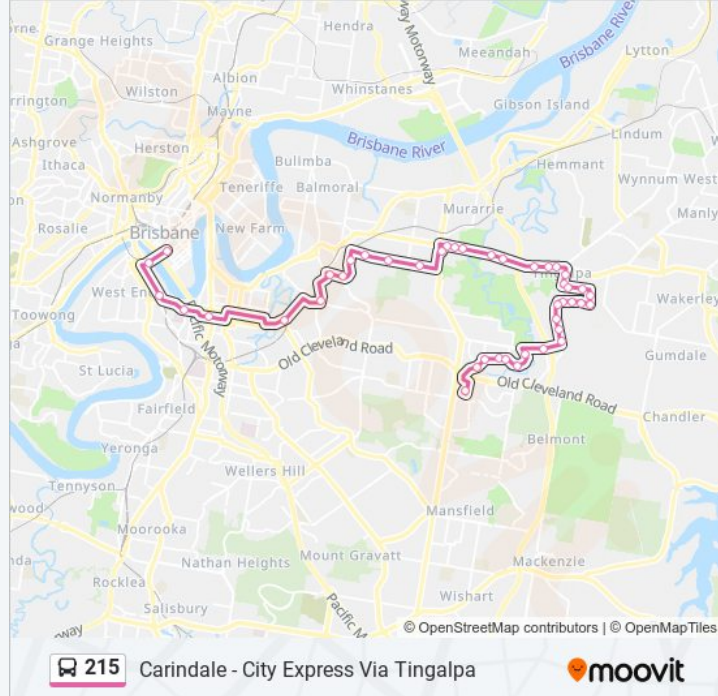

### Direction: Carindale Interchange

43 stops

[VIEW LINE SCHEDULE](#)

- Queen Street Station, 1b
- Cultural Centre Station, Platform 2
- South Bank Busway Station, Platform 2
- Mater Hill Station, Platform 2
- Woolloongabba Station, Platform 2
- Stanley St E at Coorparoo Secondary College
- Bennetts Rd at Norman Park Near Morehead Ave
- Agnew St at Norman Park North
- Agnew St At Seven Hills, Stop 42
- Wickham St at Morningside
- Richmond Rd at Morningside East
- Richmond Rd at Molloy Road
- Richmond Rd at Richmond East
- Cannon Hill Shopping Centre, Zone D
- Wynnum Rd at Cannon Hill
- Wynnum Rd at Northcliffe, Stop 36
- Wynnum Rd at Murarrie Park, Stop 37
- Wynnum Rd at Bulimba Creek, Stop 38
- Wynnum Rd at Murarrie Road
- Wynnum Rd at Tingalpa West Near Crossley Ave
- Wynnum Rd at Kianawah Park, Stop 41
- Wynnum Rd Near Thornlake Ct

### 215 bus Info

**Direction:** Carindale Interchange

**Stops:** 43

**Trip Duration:** 55 min

**Line Summary:**

Belmont Rd at Palgrave Street, Stop 47/43

Belmont Rd at Annette Street, Stop 48/44

Annette St at Jarrow Street, Stop 49/45

Thurston St at Peachdale Street, Stop 55/51

Belmont Rd at Eversholt St, Stop 56/52

Belmont Rd at Burstall Street, Stop 57/53

Belmont Rd at Rechner Street, Stop 58/54

Belmont Rd at Hillcroft Place, Stop 59/5

Bedivere St at Tristan Street, Stop 68/52

Carindale Shopping Centre Interchange

**Direction: Queen Street Station**

42 stops

[VIEW LINE SCHEDULE](#)

Carindale Shopping Centre Station, Platform A

Bedivere St at Tristan Street, Stop 68/52