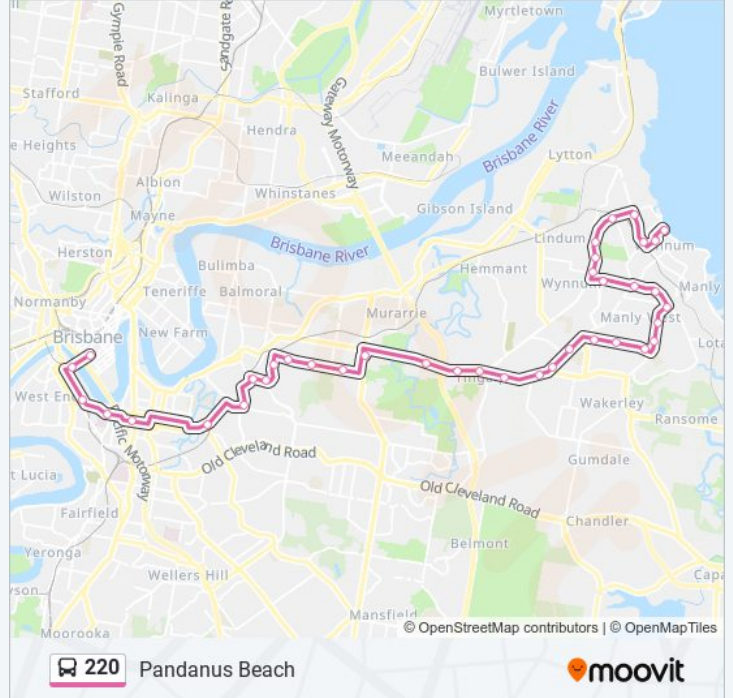

Direction: Pandanus Beach

38 stops

[VIEW LINE SCHEDULE](#)

- Queen Street Station, 1b
- Cultural Centre Station, Platform 2
- South Bank Busway Station, Platform 2
- Mater Hill Station, Platform 2
- Woolloongabba Station, Platform 2
- Stanley St E at Coorparoo Secondary College
- Bennetts Rd at Norman Park Near Morehead Ave
- Agnew St at Norman Park North
- Agnew St At Seven Hills, Stop 42
- Wickham St at Morningside
- Richmond Rd at Morningside East
- Richmond Rd at Molloy Road
- Richmond Rd at Richmond East
- Cannon Hill Shopping Centre, Zone D
- Wynnum Rd at Murarrie Road
- Wynnum Rd at Tingalpa West Near Crossley Ave
- Wynnum Rd Near Thornlake Ct
- Manly Rd Near Castlereas St
- Manly Rd at Nestle Inn, Stop 46/52
- Wondall Rd Near Manly Rd
- Wondall Rd at Moreton Bay College
- Radford Rd Near Lewis Neibling Pl

220 bus Info

Direction: Pandanus Beach

Stops: 38

Trip Duration: 62 min

Line Summary:

Radford Rd at Manly Vista
 Caloundra St at Janoah Gardens
 Manly Rd at Silky Oaks
 Manly Rd at Manly West Near Stannard Rd
 |
 Preston Rd at Seabreeze
 Preston Rd at Corner House
 Preston Rd Near Randall Rd
 Wynnum Rd at Wynnum West, Stop 55
 Wynnum Rd at Wynnum Golf
 Wynnum Rd at Sibley Road
 Wynnum Rd at Stradbroke Avenue
 Tingal Rd at Wynnum Near Wilde St
 Tingal Rd at Wynnum RSL
 Florence St at Wynnum Central, Stop 97
 Wynnum Esp Near Florence St

Direction: Queen Street Station

38 stops

[VIEW LINE SCHEDULE](#)

Wynnum Esp Near Florence St
 Florence St at Wynnum Central Stop 97
 Tingal Rd at Wynnum Rsl, Stop 99
 Tingal Rd at Wynnum, Stop 3
 Wynnum Rd at Stradbroke Avenue
 Wynnum Rd at Sibley Road
 Wynnum Rd at Wynnum Golf, Stop 54
 Wynnum Rd at Wynnum West, Stop 55
 Preston Rd Near Wynnum Rd
 Preston Rd at Corner House, Stop 74/66
 Preston Rd at Seabreeze, Stop 72/68
 Manly Rd at Whites Road
 Manly Rd at Manly West Near Delsia St