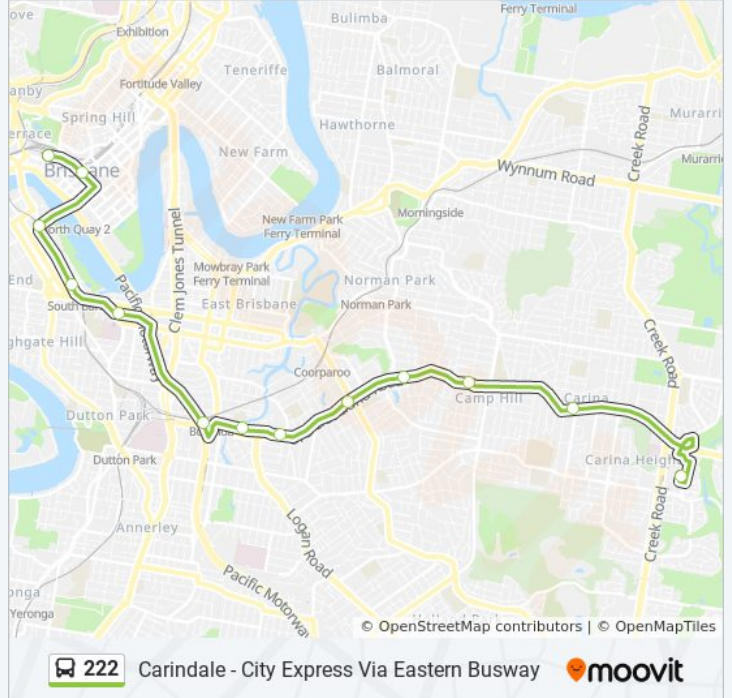

222

Carindale - City Express Via Eastern Busway

Get The App

The 222 bus line (Carindale - City Express Via Eastern Busway) has 2 routes. For regular weekdays, their operation hours are:

(1) Carindale Interchange: 6:36 AM - 11:21 PM (2) Roma Street Station: 5:55 AM - 10:40 PM

Use the Moovit App to find the closest 222 bus station near you and find out when is the next 222 bus arriving.

Direction: Carindale Interchange

13 stops

[VIEW LINE SCHEDULE](#)

- Roma Street Busway, Platform 2
- King George Square, 2e
- Cultural Centre Temporary Platform 2
- South Bank Busway Station, Platform 2
- Mater Hill Station, Platform 2
- Buranda Busway, Platform 2
- Stones Corner Station, Platform 2
- Langlands Park Station, Platform 2
- Old Cleveland Rd at Coorparoo Stop 23
- Old Cleveland Rd at Kismet Street Stop 26
- Old Cleveland Rd at Camp Hill
- Old Cleveland Rd at Carina Stop 35
- Carindale Shopping Centre Interchange

222 bus Info

Direction: Carindale Interchange

Stops: 13

Trip Duration: 33 min

Line Summary:

Direction: Roma Street Station

13 stops

[VIEW LINE SCHEDULE](#)

222 bus Info

Direction: Roma Street Station

Stops: 13

Trip Duration: 31 min

Line Summary:

222 bus time schedules and route maps are available in an offline PDF at moovitapp.com. Use the [Moovit App](#) to see live bus times, train schedule or subway schedule, and step-by-step directions for all public transit in Brisbane.