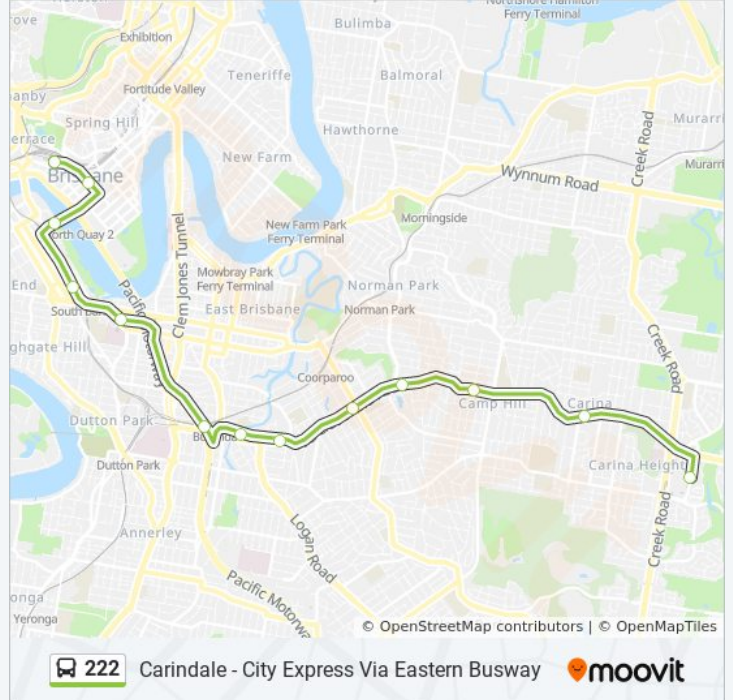

Use the Moovit App to find the closest 222 bus station near you and find out when is the next 222 bus arriving.

Direction: Carindale Interchange

13 stops

[VIEW LINE SCHEDULE](#)

- Roma Street Busway, Platform 2
- King George Square, 2e
- Cultural Centre Temporary Platform 2
- South Bank Busway Station, Platform 2
- Mater Hill Station, Platform 2
- Buranda Busway, Platform 2
- Stones Corner Station, Platform 2
- Langlands Park Station, Platform 2
- Old Cleveland Rd at Coorparoo Stop 23
- Old Cleveland Rd at Kismet Street Stop 26
- Old Cleveland Rd at Camp Hill
- Old Cleveland Rd at Carina Stop 35
- Carindale Shopping Centre Interchange

222 bus Info

Direction: Carindale Interchange

Stops: 13

Trip Duration: 33 min

Line Summary:

Direction: Roma Street Station

13 stops

[VIEW LINE SCHEDULE](#)

222 bus Time Schedule

Roma Street Station Route Timetable:

Sunday	5:55 AM - 10:40 PM
Monday	Not Operational
Tuesday	5:00 AM - 10:45 PM
Wednesday	5:00 AM - 10:45 PM
Thursday	5:00 AM - 10:45 PM
Friday	5:55 AM - 10:40 PM
Saturday	5:55 AM - 10:40 PM

222 bus Info

Direction: Roma Street Station

Stops: 13

Trip Duration: 31 min

Line Summary:

222 bus time schedules and route maps are available in an offline PDF at moovitapp.com. Use the [Moovit App](#) to see live bus times, train schedule or subway schedule, and step-by-step directions for all public transit in Brisbane.