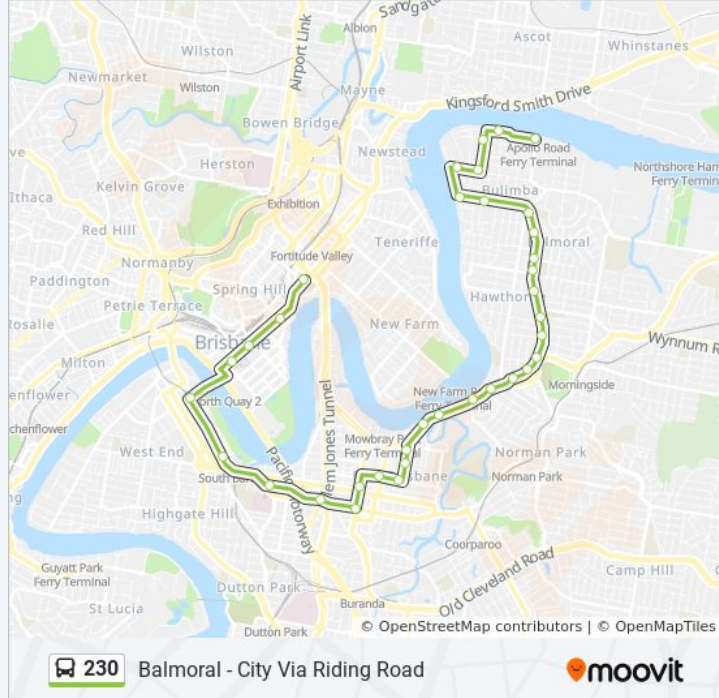

Direction: Balmoral, Apollo Rd

35 stops

[VIEW LINE SCHEDULE](#)

- Ann Street Stop 217 at Valley Island
- Adelaide Street Stop 33 Near Wharf St
- Adelaide Street Stop 39 at David Jones
- Adelaide Street Stop 46 Near City Plaza
- Cultural Centre Station, Platform 2
- South Bank Busway Station, Platform 2
- Mater Hill Station, Platform 2
- Woolloongabba Station, Platform 2
- Stanley St at East Brisbane School, Stop 10
- Wellington Rd at Linton Street, Stop 11
- Mowbray Tce at Elfin Street, Stop 12
- Mowbray Tce Near Northcote St, Stop 13
- Heidelberg St Near Mowbray Tce, Stop 14
- Heidelberg St at Heath Street, Stop 15
- Wynnum Rd at Walter Avenue, Stop 16
- Wynnum Rd at Norman Creek Bridge, Stop 17
- Wynnum Rd at Norman Crescent, Stop 19
- Wynnum Rd at Waldo Street, Stop 20
- Balmoral St Near Philip St, Stop 21
- Balmoral St at Dover Street, Stop 22
- Riding Rd at Goulburn Street, Stop 23
- Riding Rd at Miles Street, Stop 24

230 bus Info

Direction: Balmoral, Apollo Rd

Stops: 35

Trip Duration: 46 min

Line Summary:

Riding Rd at Hawthorne Park, Stop 30/25

Riding Rd at Grosvenor Street, Stop 31/45

Riding Rd at Victoria Street, Stop 32/44

Riding Rd at Main Avenue, Stop 33/43

Riding Rd Near Sixth Ave, Stop 34/42

Riding Rd at Bulimba Preschool, Stop 35/41

Oxford St at Bulimba Memorial Park, Stop 32

Oxford St at Bulimba Ferry, Stop 33

Brisbane St at Coutts Street, Stop 34

Brisbane St Near Bulimba St, Stop 35

Bulimba St at Merry Street

Mcconnell St Near Johnston St

Byron St Near Apollo Rd, Stop 41

Direction: Fortitude Valley, Brunswick St

58 stops

[VIEW LINE SCHEDULE](#)

Wynnum Rd at Balmoral Cemetery, Stop 23