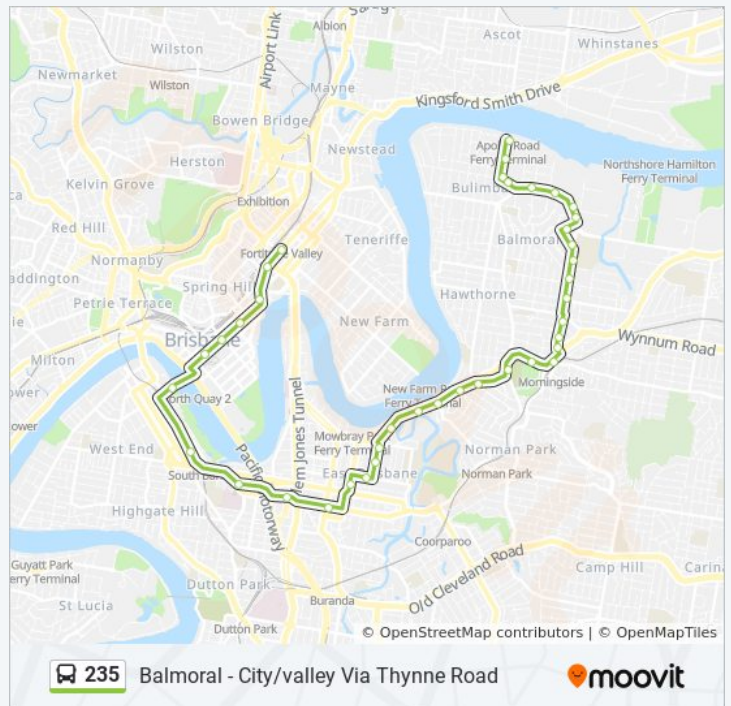

Wynnum Rd at Balmoral Street, Stop 21

Wynnum Rd at Waldo Street, Stop 20

Wynnum Rd at Norman Avenue, Stop 18

Wynnum Rd at Canning Bridge, Stop 17

Lytton Rd at Walter Avenue, Stop 16

Heidelberg St at Heath Street, Stop 15

Heidelberg St Near Mowbray Tce, Stop 14

Mowbray Tce Near Northcote St, Stop 13

Elfin St Near Mowbray Tce, Stop 12

Stanley St at Stanley Street East, Stop 10

Woolloongabba Station, Platform 1

Mater Hill Station, Platform 1

South Bank Busway Station, Platform 1

Cultural Centre Station, Platform 1

Adelaide Street Stop 19 at City Hall

Adelaide Street Stop 24 Near Edward St

Adelaide Street Stop 28 Near Hutton Lane

Queen Street Stop 67 Near Ann St (Orient)

Wickham Street Stop 225 Near Little St

Wickham Street Stop 228 Near Brunswick

Direction: Morningside, Wynnum Rd

59 stops

[VIEW LINE SCHEDULE](#)

235 bus Time Schedule

Morningside, Wynnum Rd Route Timetable: