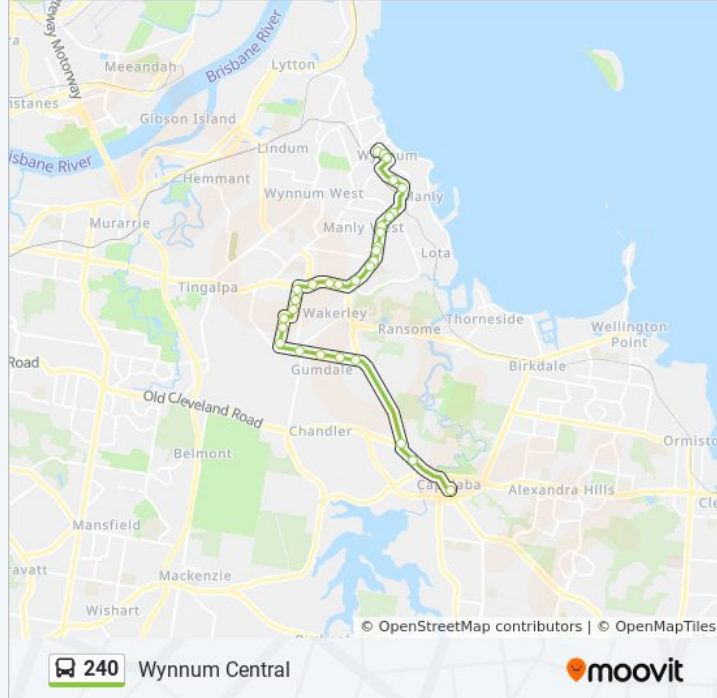

Manly Rd at Moreton Bay Boys Stop 63

Manly Rd at Silky Oaks

Manly Rd at Talwong Stop 65

Manly Rd at Manly West Near Stannard Rd

Manly Rd at Daisy Road Stop 68

Manly Rd at Whites Road

Manly Rd Near Fisher St Stop 70

Gordon Pde Near Haylock St

Mountjoy Tce Near Wolsey Pde

Bay Tce at Guardian Angels School Stop 95

Bay Tce at Clara Street Stop 96

Florence St at Wynnum Central Stop 97

240 bus time schedules and route maps are available in an offline PDF at moovitapp.com. Use the [Moovit App](#) to see live bus times, train schedule or subway schedule, and step-by-step directions for all public transit in Brisbane.

[About Moovit](#) • [MaaS Solutions](#) • [Supported Countries](#) • [Mooviter Community](#)

© 2024 Moovit - All Rights Reserved

Check Live Arrival Times