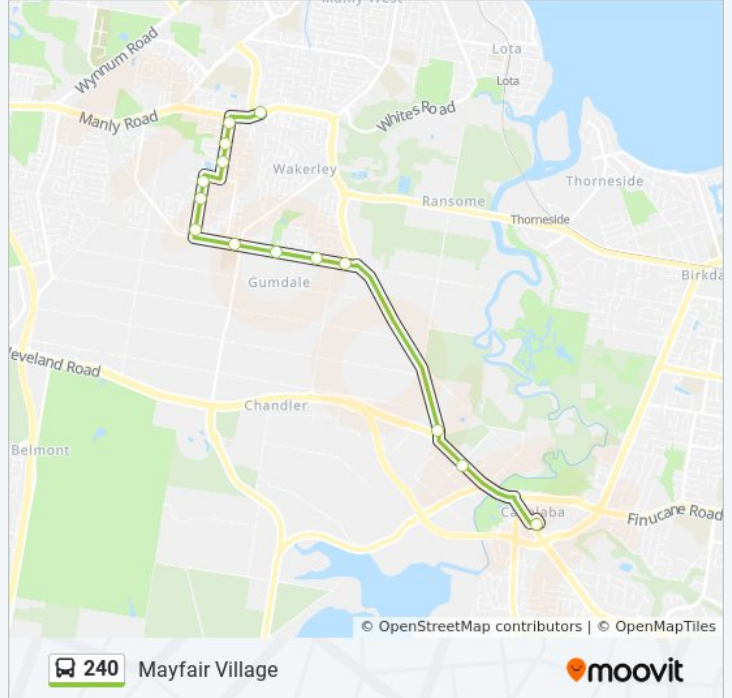

New Cleveland Rd Near Feathertail Pl

New Cleveland Rd Near Green Camp Rd

New Cleveland Rd Near Old Cleveland Rd

Old Cleveland Rd at Tollett Street

Old Cleveland Rd Near Caradoc St

Capalaba Bus Station

Direction: Mayfair Village

14 stops

[VIEW LINE SCHEDULE](#)

Capalaba Bus Station, Stop A

Old Cleveland Rd Near Tinchborne St

New Cleveland Rd Near Old Cleveland Rd

New Cleveland Rd Near Archer St

New Cleveland Rd Near Feathertail Pl

New Cleveland Rd Near Judd St

New Cleveland Rd at Eastside Village

Caladium St Near Matthews Way

Caladium St Near Underwood St

Caladium St Near Basella St

Arenga St Near Williams St

Arenga St Near Lexey Cres

Arenga St Near Manly Rd

Manly Rd at Mayfair Village Stop 53a

Stops: 14

Trip Duration: 15 min

Line Summary:

Direction: Wynnnum Central

30 stops

[VIEW LINE SCHEDULE](#)

- Capalaba Bus Station, Stop A
- Old Cleveland Rd Near Tinchborne St
- New Cleveland Rd Near Old Cleveland Rd
- New Cleveland Rd Near Archer St
- New Cleveland Rd Near Feathertail Pl
- New Cleveland Rd Near Judd St
- New Cleveland Rd at Eastside Village
- Caladium St Near Matthews Way
- Caladium St Near Underwood St
- Caladium St Near Basella St
- Arenga St Near Williams St
- Arenga St Near Lexey Cres
- Arenga St Near Manly Rd
- Manly Rd at Mayfair Village Stop 53a
- Manly Rd at Moss Road Stop 54
- Manly Rd at Catamaran Stop 55
- Manly Rd at Amberjack Stop 56/61
- Manly Rd at Barramundi Stop 62