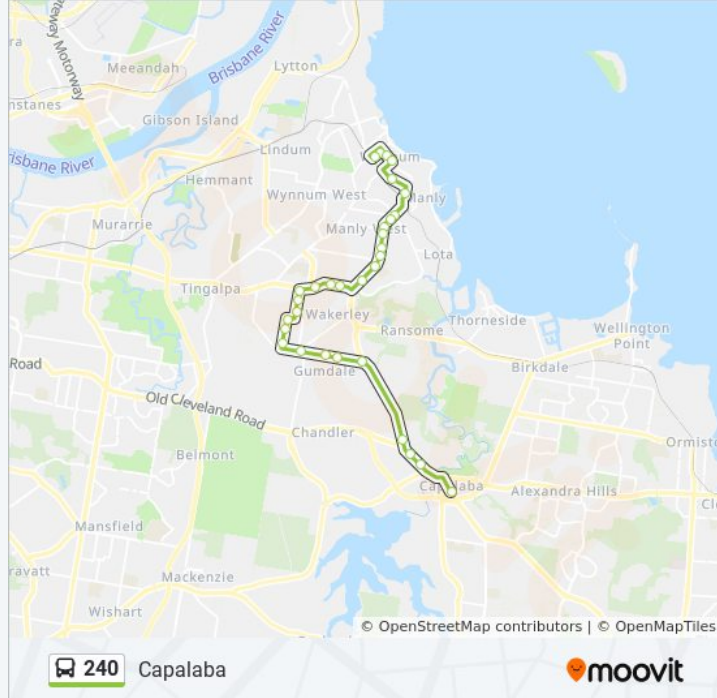

240 bus Info

Direction: Capalaba

Stops: 31

Trip Duration: 27 min

Line Summary:

Caladium St Near Matthews Way

New Cleveland Rd at Eastside Village

New Cleveland Rd Near Judd St

New Cleveland Rd Near Feathertail Pl

New Cleveland Rd Near Green Camp Rd

New Cleveland Rd Near Old Cleveland Rd

Old Cleveland Rd at Tollett Street

Old Cleveland Rd Near Caradoc St

Capalaba Bus Station

Direction: Mayfair Village

14 stops

[VIEW LINE SCHEDULE](#)

Capalaba Bus Station, Stop A

Old Cleveland Rd Near Tinchborne St

New Cleveland Rd Near Old Cleveland Rd

New Cleveland Rd Near Archer St

New Cleveland Rd Near Feathertail Pl

New Cleveland Rd Near Judd St

Stops: 14

Trip Duration: 15 min

Line Summary:

Direction: Wynnnum Central

30 stops

[VIEW LINE SCHEDULE](#)

- Capalaba Bus Station, Stop A
- Old Cleveland Rd Near Tinchborne St
- New Cleveland Rd Near Old Cleveland Rd
- New Cleveland Rd Near Archer St
- New Cleveland Rd Near Feathertail Pl
- New Cleveland Rd Near Judd St
- New Cleveland Rd at Eastside Village
- Caladium St Near Matthews Way
- Caladium St Near Underwood St
- Caladium St Near Basella St
- Arenga St Near Williams St
- Arenga St Near Lexey Cres
- Arenga St Near Manly Rd
- Manly Rd at Mayfair Village Stop 53a
- Manly Rd at Moss Road Stop 54
- Manly Rd at Catamaran Stop 55
- Manly Rd at Amberjack Stop 56/61
- Manly Rd at Barramundi Stop 62