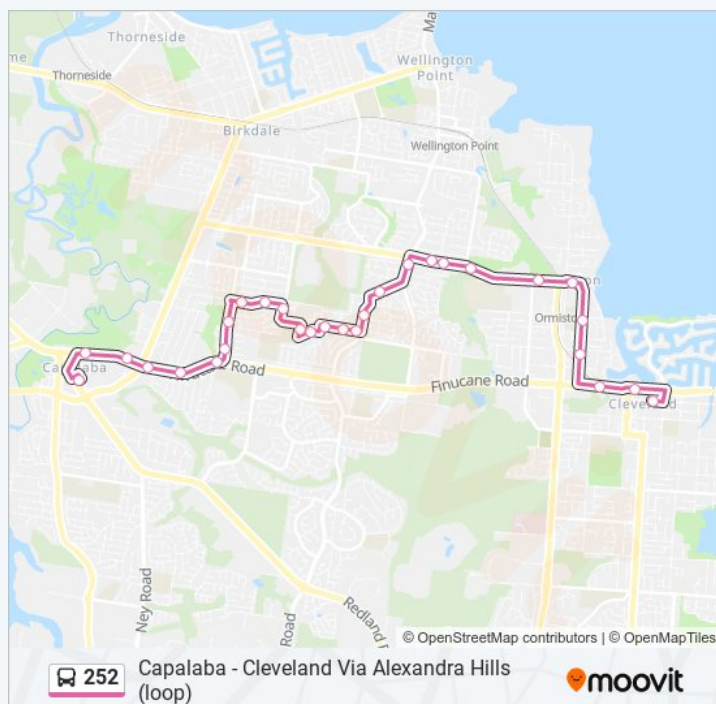

Old Cleveland Rd at Capalaba Central

Old Cleveland Rd at Sam Sciacca Sportsfield

Capalaba Bus Station

Direction: Cleveland

29 stops

[VIEW LINE SCHEDULE](#)

Capalaba Bus Station, Stop A

Old Cleveland Rd at Sam Sciacca Sportsfield

Old Cleveland Rd at Anderson Street

Finucane Rd at Old Cleveland Rd

Finucane Rd at Willard Road

Finucane Road at Moreton Institute Of Tafe

Abelia St Near Ellora St

Abelia St Near Babiana St

Bluebell St Near Gerbera St

Bluebell St Near Celosia St

Jasmine St Near Alpinia St

Princeton Ave at Garter St

Reign St at George St

Edinburgh Rd at Snowdon St

Edinburgh Rd at Act Ct

Edinburgh Rd at Ogilvie St

Allenby Rd Near Monarch St

Allenby Rd Near Balmoral St

Allenby Rd at Montgomery Drive

Old Cleveland Rd Near Main Rd

Old Cleveland Rd East at Kefford St

Sturgeon St Near Starkey St

Sturgeon St at Delancey St

Sturgeon St Near Wellington St

Gordon St at Ormiston Primary School

Gordon St Near Bainbridge St

252 bus Time Schedule

Cleveland Route Timetable:

Sunday	Not Operational
Monday	17:38
Tuesday	17:38
Wednesday	17:38
Thursday	17:38
Friday	17:38
Saturday	Not Operational

252 bus Info

Direction: Cleveland

Stops: 29

Trip Duration: 26 min

Line Summary: