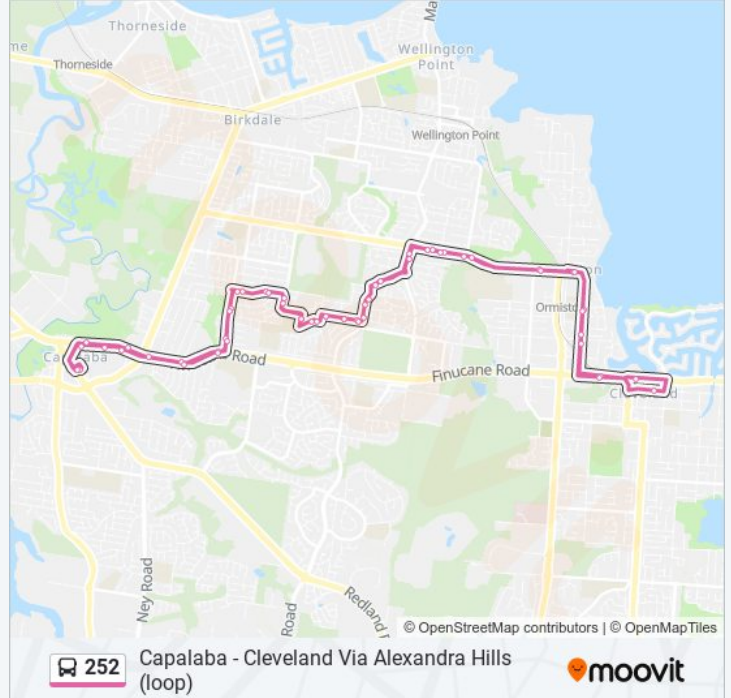

### 252 bus Info

**Direction:** Capalaba

**Stops:** 57

**Trip Duration:** 50 min

**Line Summary:**

Sturgeon St Near Starkey St  
Sturgeon St at Delancey St  
Sturgeon St Near Wellington St  
Gordon St at Ormiston Primary School  
Gordon St Near Bainbridge St  
Shore St at Black Swamp Wetlands  
Cleveland Station  
Middle Street, Stop A  
Shore St at Black Swamp Wetlands  
Gordon St Near Cowley St  
Gordon St at Ormiston Primary School  
Sturgeon St Near Wellington St  
Sturgeon St Near Delancey St  
Old Cleveland Rd Near Starkey St  
Old Cleveland Rd at Kefford St  
Old Cleveland Rd Near Mcdonald Rd  
Allenby Rd Near Montgomery Dr  
Allenby Rd Near Balmoral St  
Allenby Rd at Monarch St  
Allenby Rd Near Topaz St  
Edinburgh Rd at Ogilvie St  
Edinburgh Rd Near Act Ct  
Edinburgh Rd at Snowdon St  
Reign St Near George St  
Princeton Ave Near Garter St  
Jasmine St at Alpinia St  
Bluebell St at Celosia St  
Bluebell St Near Gerbera St  
Abelia St Near Amarylis St  
Abelia St Near Armando St  
Finucane Road at Moreton Institute Of Tafe  
Finucane Rd at Willard Road  
Old Cleveland Rd at Anderson Street

Old Cleveland Rd at Capalaba Central

Old Cleveland Rd at Sam Sciacca Sportsfield

Capalaba Bus Station

**Direction: Cleveland**

29 stops

[VIEW LINE SCHEDULE](#)

Capalaba Bus Station, Stop A

Old Cleveland Rd at Sam Sciacca Sportsfield

Old Cleveland Rd at Anderson Street

Finucane Rd at Old Cleveland Rd

Finucane Rd at Willard Road

Finucane Road at Moreton Institute Of Tafe

Abelia St Near Ellora St

Abelia St Near Babiana St

Bluebell St Near Gerbera St