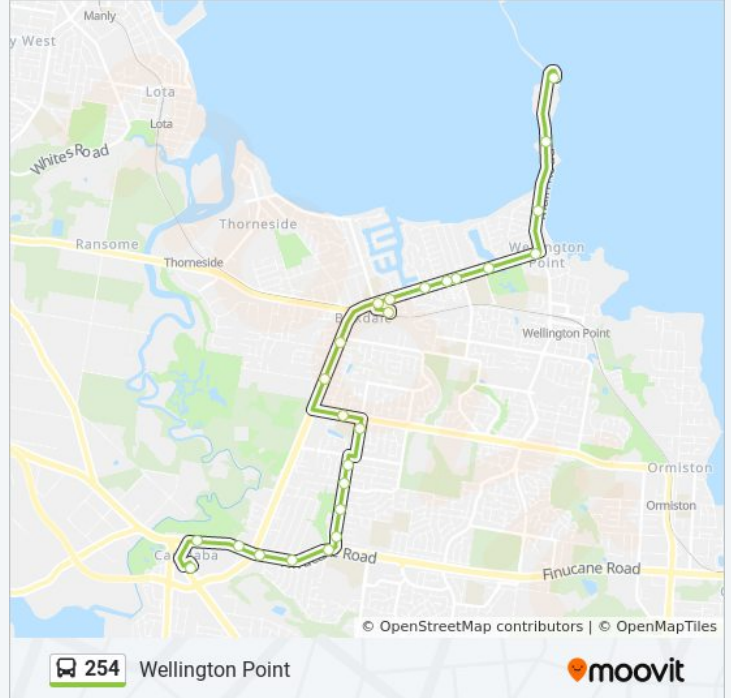

## Direction: Birkdale

15 stops

[VIEW LINE SCHEDULE](#)

Capalaba Bus Station, Stop A  
Old Cleveland Rd at Sam Sciacca Sportsfield  
Old Cleveland Rd at Anderson Street  
Finucane Rd at Old Cleveland Rd  
Finucane Rd at Willard Road  
Finucane Road at Moreton Institute Of Tafe  
Abelia St Near Ellora St  
Abelia St Near Babiana St  
Valantine Rd Near Leith St  
Valantine Rd Near Bailey Rd  
Barron Rd at Birkdale South Primary School  
Old Cleveland Rd Near Carinyan Dr  
Birkdale Rd at Creek Road  
Birkdale Rd at Collingwood Road  
Birkdale Station

### Direction: Wellington Point

25 stops

[VIEW LINE SCHEDULE](#)

Capalaba Bus Station, Stop A

Old Cleveland Rd at Sam Sciacca Sportsfield

Old Cleveland Rd at Anderson Street

Finucane Rd at Old Cleveland Rd

Finucane Rd at Willard Road

### 254 bus Info

**Direction:** Wellington Point

**Stops:** 25

**Trip Duration:** 26 min

**Line Summary:**

Birkdale Rd at Wellington Manor Village

Birkdale Rd at Wellington Point High School

Birkdale Rd at Egw Wood Sportsfield

Birkdale Rd at Wellington Point Shops

Main Rd Near Jellicoe St

Main Rd Near Esplanade

Reserve Esplanade at Wellington Point Jetty

254 bus time schedules and route maps are available in an offline PDF at [moovitapp.com](https://moovitapp.com). Use the [Moovit App](#) to see live bus times, train schedule or subway schedule, and step-by-step directions for all public transit in Brisbane.