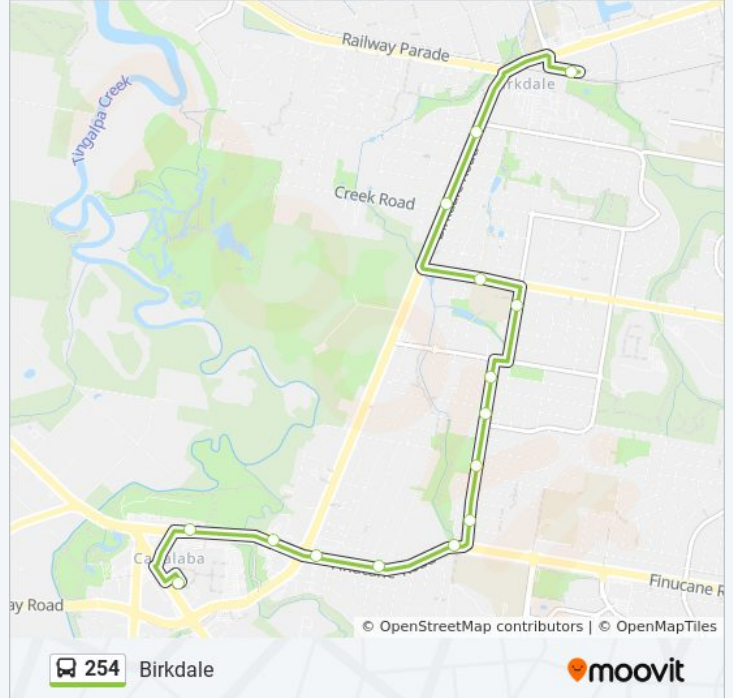

## Direction: Birkdale

15 stops

[VIEW LINE SCHEDULE](#)

Capalaba Bus Station, Stop A  
Old Cleveland Rd at Sam Sciacca Sportsfield  
Old Cleveland Rd at Anderson Street  
Finucane Rd at Old Cleveland Rd  
Finucane Rd at Willard Road  
Finucane Road at Moreton Institute Of Tafe  
Abelia St Near Ellora St  
Abelia St Near Babiana St  
Valantine Rd Near Leith St  
Valantine Rd Near Bailey Rd  
Barron Rd at Birkdale South Primary School  
Old Cleveland Rd Near Carinyan Dr  
Birkdale Rd at Creek Road  
Birkdale Rd at Collingwood Road  
Birkdale Station

## 254 bus Info

**Direction:** Birkdale

**Stops:** 15

**Trip Duration:** 16 min

**Line Summary:**

**Direction: Capalaba**

25 stops

[VIEW LINE SCHEDULE](#)

- Reserve Esplanade at Wellington Point Jetty
- Main Rd Near Esplanade
- Main Rd at Bayview Street
- Birkdale Rd at Wellington Point Shops
- Birkdale Rd at Egw Wood Sportsfield
- Birkdale Rd at Wellington Point High School
- Birkdale Rd at Wellington Manor Village
- Birkdale Rd at Edwardson Court
- Birkdale Rd at Birkdale Fair
- Birkdale Rd Near Napier St
- Birkdale Station
- Birkdale Rd at Collingwood Road
- Birkdale Rd at Creek Road
- Old Cleveland Rd East at Birkdale South SS
- Barron Rd at Birkdale South Primary School
- Valantine Rd at Bailey Rd
- Valantine Rd Near Bluebell St
- Abelia St Near Amarylis St

### Direction: Wellington Point

25 stops

[VIEW LINE SCHEDULE](#)

Capalaba Bus Station, Stop A

Old Cleveland Rd at Sam Sciacca Sportsfield

Old Cleveland Rd at Anderson Street

Finucane Rd at Old Cleveland Rd

Finucane Rd at Willard Road