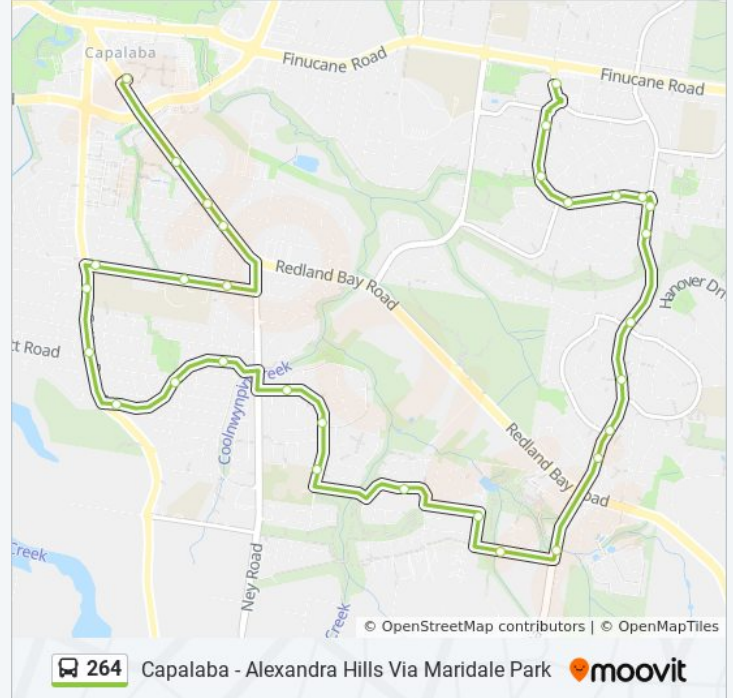

Callaghan Way Near Brosnan Dr

Callaghan Way at Greenup St

Wentworth Dr Near Bute Street

Wentworth Dr Near Wills Lane

Wentworth Dr Near Blaxland St

Mount Cotton Rd Near Howlett Rd

Mount Cotton Rd Near Larbonya Cr

School Rd at Capalaba State College

School Rd at Gandarra Street

School Rd at Balandra Street

Redland Bay Rd at Andrew Street

Redland Bay Rd at Merritt Street

Redland Bay Rd at Smith Street

Capalaba Bus Station Arrival Stop 1

264 bus time schedules and route maps are available in an offline PDF at moovitapp.com. Use the [Moovit App](#) to see live bus times, train schedule or subway schedule, and step-by-step directions for all public transit in Brisbane.

[About Moovit](#) · [MaaS Solutions](#) · [Supported Countries](#) · [Mooviter Community](#)

© 2024 Moovit - All Rights Reserved

Check Live Arrival Times