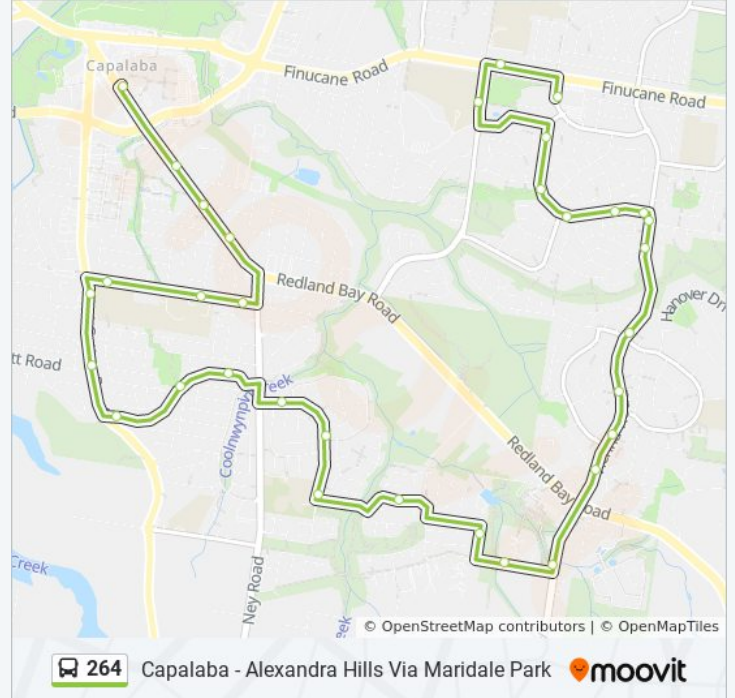

264 bus Info

Direction: Alexandra Hills

Stops: 33

Trip Duration: 32 min

Line Summary:

Vienna Rd Near Redruth Rd

Vienna Rd at Alexandra Circuit

Vienna Rd Near Canterbury St

Vienna Rd Near Cumberland Dr

Cumberland Dr Near Vienna Rd

Cumberland Dr at Henly St

Cumberland Dr at Sherrington Street

Cumberland Dr Near Thirlmere Rd

Cumberland Dr at Lorton Ct

Windemere Rd at Alexandra Hills High School

Finucane Rd at Keith Surridge Park

Cambridge Dr at Alexandra Hills Shops

Direction: Capalaba

31 stops

[VIEW LINE SCHEDULE](#)

Cambridge Dr at Alexandra Hills Shops

Cumberland Dr at Lorton Ct

Cumberland Dr Near Thirlmere Rd

Cumberland Dr Near Sherington St

Cumberland Dr Near Henley St

Cumberland Dr Near Vienna Rd

Vienna Rd Near Winchester Rd

Vienna Rd Near Canterbury St

Vienna Rd at Alexandra Circuit

Vienna Rd at Alexandra Circuit