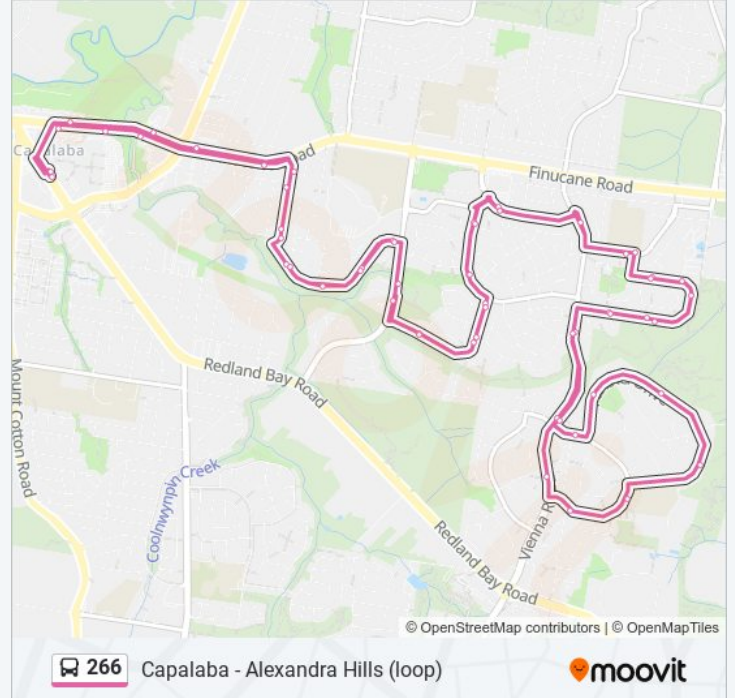

**266 bus Info**

**Direction:** Capalaba

**Stops:** 57

**Trip Duration:** 43 min

**Line Summary:**

Winchester Rd Near Suthurst Ct

Vienna Rd Near Canterbury St

Vienna Rd at Alexandra Circuit

Crotona Rd Near Wicks Ct

Crotona Rd Near Draycott St

Crotona Rd at Randwick St

Elmhurst St Near Crotona Rd

Elmhurst St Near Sutphin St

Finucane Rd at Willard Road

Old Cleveland Rd at Anderson Street

Old Cleveland Rd at Capalaba Central