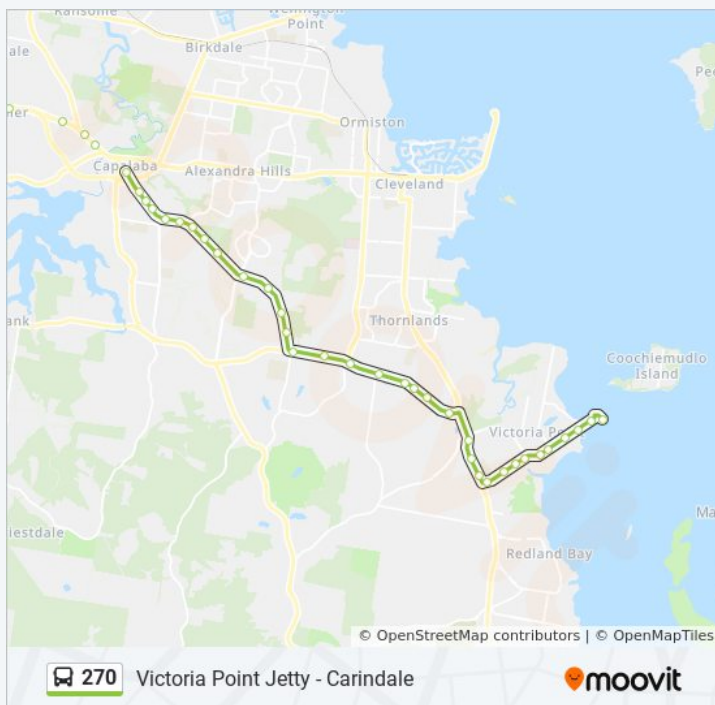

 270

Victoria Point Jetty - Carindale

Get The App

The 270 bus line (Victoria Point Jetty - Carindale) has 2 routes. For regular weekdays, their operation hours are: (1) Carindale: 06:19 - 20:00(2) Victoria Point: 06:50 - 20:31
Use the Moovit App to find the closest 270 bus station near you and find out when is the next 270 bus arriving.

Direction: Carindale

44 stops

[VIEW LINE SCHEDULE](#)

- Victoria Point Jetty
- Colburn Av at White Street
- Colburn Av at Edinburgh St
- Colburn Av at Thompson Street
- Link Rd at Fryar Street
- Link Rd at Salford Waters Retirement Estate
- Benfer Rd at Bangalow Street
- St Ritas Catholic Primary School
- Benfer Rd at Poinciana Avenue
- Benfer Rd Near Prescoter Dr
- Benfer Rd at Cleveland Redland Bay Road
- Redland Bay Rd at Victoria Point High School
- Redland Bay Rd at Rosevale Court
- Redland Bay Rd at Magnolia Pde
- Victoria Point Central, Platform 1
- Boundary Rd at Abeya Street
- Boundary Rd at Meadowland Road
- Lake Sherrin Homes For Aged
- Boundary Rd at Venn Parade
- Boundary Rd at Woodlands Drive
- Boundary Rd at Woodlands Drive
- Boundary Rd at Kinross Road

Benfer Rd at Cleveland Redland Bay Road

Benfer Rd at Poinciana Avenue

St Ritas Catholic Primary School

Benfer Rd at Bangalow Street

Link Rd at Salford Waters Retirement Estate

270 bus Info

Direction: Victoria Point

Stops: 45

Trip Duration: 53 min

Line Summary:

Link Rd at Fryar Street

Colburn Ave at Thompson Street

Colburn Av at Edinburgh St

Colburn Av at White Street

Victoria Point Jetty