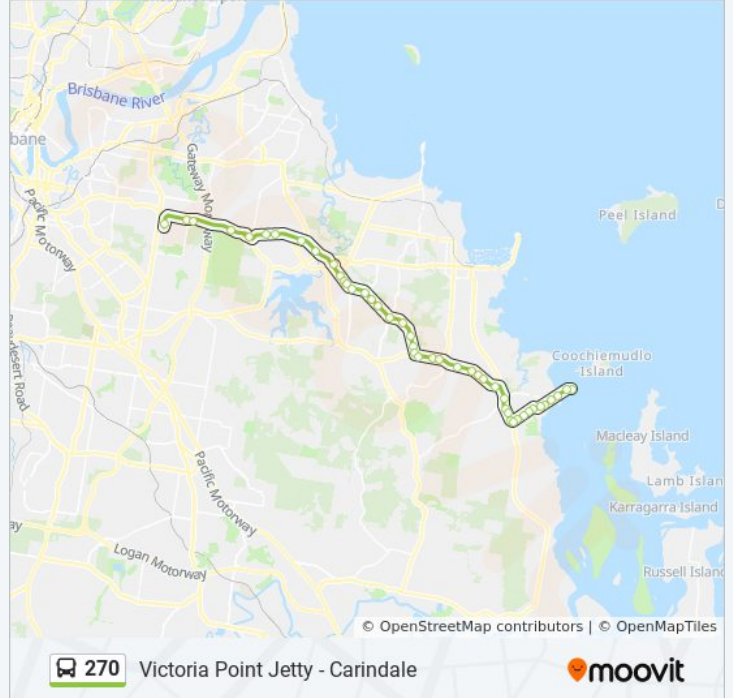

Direction: Carindale

44 stops

[VIEW LINE SCHEDULE](#)

- Victoria Point Jetty
- Colburn Av at White Street
- Colburn Av at Edinburgh St
- Colburn Av at Thompson Street
- Link Rd at Fryar Street
- Link Rd at Salford Waters Retirement Estate
- Benfer Rd at Bangalow Street
- St Ritas Catholic Primary School
- Benfer Rd at Poinciana Avenue
- Benfer Rd Near Prescoter Dr
- Benfer Rd at Cleveland Redland Bay Road
- Redland Bay Rd at Victoria Point High School
- Redland Bay Rd at Rosevale Court
- Redland Bay Rd at Magnolia Pde
- Victoria Point Central, Platform 1
- Boundary Rd at Abeya Street
- Boundary Rd at Meadowland Road
- Lake Sherrin Homes For Aged
- Boundary Rd at Venn Parade
- Boundary Rd at Woodlands Drive
- Boundary Rd at Woodlands Drive
- Boundary Rd at Kinross Road

Redland Bay Rd at Merritt Street

Redland Bay Rd at Smith Street

Capalaba Bus Station, Stop E

Old Cleveland Rd Near Tinchborne St

Old Cleveland Rd Near Swinton St

Old Cleveland Rd Near Bacton Rd

Old Cleveland Rd Near Bacton Rd

The Sleeman Centre, Stop A

Old Cleveland Rd at Belmont Shooting Complex

Old Cleveland Rd Near Scrubb Rd

Old Cleveland Rd at Belmont Primary School

Carindale Shopping Centre Station, Platform J

Direction: Victoria Point

Stops: 45

Trip Duration: 53 min

Line Summary:

Link Rd at Fryar Street

Colburn Ave at Thompson Street

Colburn Av at Edinburgh St

Colburn Av at White Street

Victoria Point Jetty