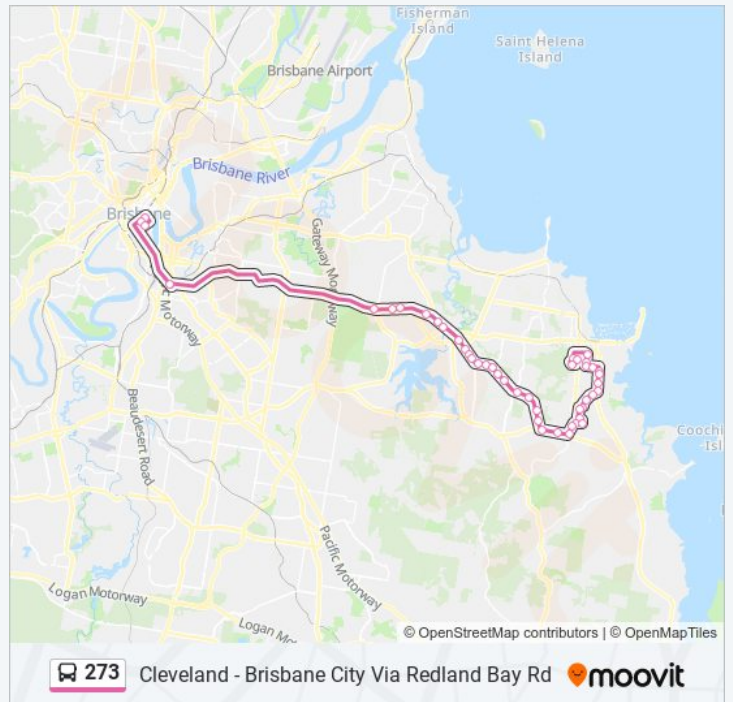

273 bus Info

Direction: Brisbane City

Stops: 44

Trip Duration: 81 min

Line Summary:

Boundary Rd at Kinross Road

Boundary Rd at Taylor Rd

Redland Bay Rd Near Parkwood Dr

Old Cleveland Rd Near Archer St

Old Cleveland Rd Near New Cleveland Rd

Old Cleveland Rd at Tollett Street

Old Cleveland Rd Near Caradoc St

Capalaba Bus Station, Stop D

Redland Bay Rd at Smith Street

Redland Bay Rd at Merritt Street

Bloomfield St at South Street

Bloomfield St Near Beach St

Bloomfield St Near Bay St

Bloomfield St Near Long St

Long St at Topatig Street

273 bus Info

Direction: Cleveland

Stops: 45

Trip Duration: 76 min

Line Summary:

Smith St Near Long St

Smith St at Cleveland Showground

Smith St at Cleveland District High School

Sunshine Dr Near Coburg Cl

Sunshine Dr Near Gretel Pl

Sunshine Dr Near Admiralty Ct