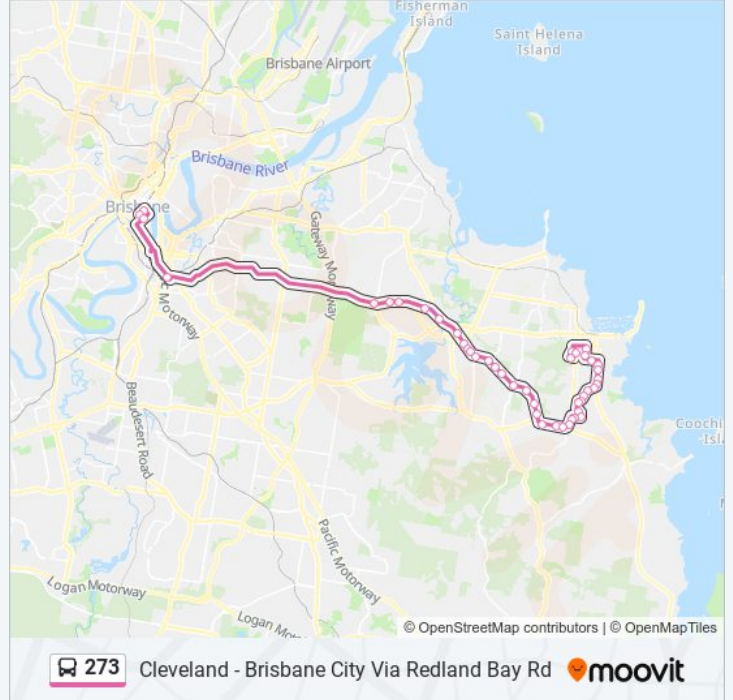

Redland Bay Rd at Andrew Street

Redland Bay Rd at Merritt Street

Redland Bay Rd at Smith Street

Capalaba Bus Station, Stop E

Old Cleveland Rd Near Tinchborne St

Old Cleveland Rd Near Swinton St

Old Cleveland Rd Near Bacton Rd

Old Cleveland Rd Near Bacton Rd

The Sleeman Centre, Stop C

Buranda Busway, Platform 1

Elizabeth Street Stop 85

Ann Street Stop 7 At Anzac Square (Temp Closed)

Ann Street Stop 10a at King George Square

Direction: Cleveland

45 stops

[VIEW LINE SCHEDULE](#)

Elizabeth Street Stop 85

Ann Street Stop 7 At Anzac Square (Temp Closed)

Ann Street Stop 10a at King George Square

Buranda Busway, Platform 2

The Sleeman Centre, Stop D

Old Cleveland Rd Near Bacton Rd

Old Cleveland Rd Near Archer St

Old Cleveland Rd Near New Cleveland Rd

Old Cleveland Rd at Tollett Street

Old Cleveland Rd Near Caradoc St

Capalaba Bus Station, Stop D

Redland Bay Rd at Smith Street

Redland Bay Rd at Merritt Street