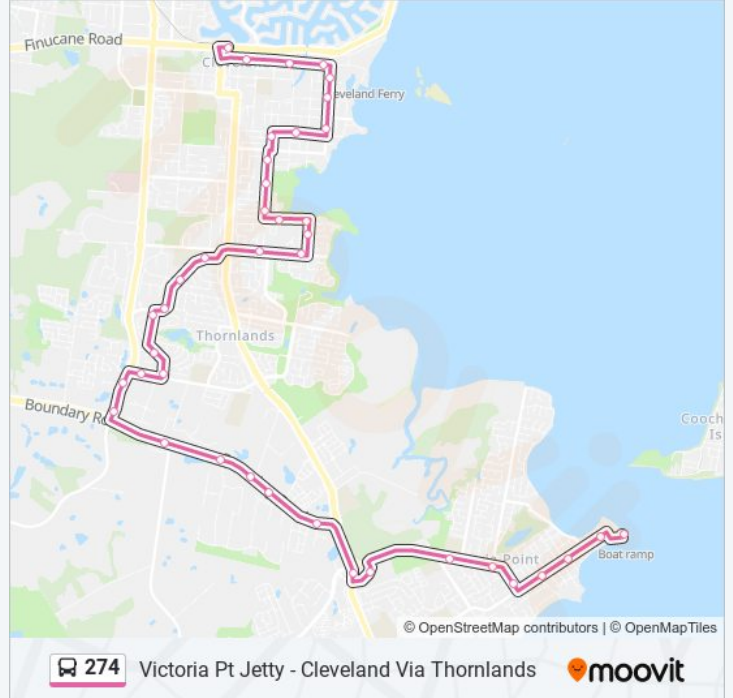

Direction: Cleveland

40 stops

[VIEW LINE SCHEDULE](#)

- Victoria Point Jetty
- Colburn Av at White Street
- Colburn Av at Edinburgh St
- Colburn Av at Thompson Street
- Colburn Ave Near Link Rd
- Colburn Ave at Point O'Halloran Road
- Colburn Ave Near Link Rd
- Town Centre at Victoria Point
- Victoria Point Central, Platform 1
- Boundary Rd at Abeya Street
- Boundary Rd at Meadowland Road
- Lake Sherrin Homes For Aged
- Boundary Rd at Venn Parade
- Boundary Rd at Woodlands Drive
- Panorama Drive Near Boundary Rd
- Panorama Dr Near Milner Pl
- Ziegenfusz Rd Near Panorama Dr
- Moselle Dr Near Hermitage Cr
- Moselle Dr Near Chateau St
- Moselle Dr Near Cabernet Cr
- Panorama Dr Near Manhattan Ave

Princess St Near Blake St

Passage St Near Jacaranda Ct

Passage St Near Russell St

Passage St Near Queen St

Middle St at Redlands RSL Services

Middle St at Island Street

Middle Street, Stop A

Cleveland Station

274 bus Info

Direction: Cleveland

Stops: 40

Trip Duration: 35 min

Line Summary:

Fitzroy St Near Baypark Ct

Beach St Near Cleary St

Beach St at Goleby Esp

Colburn Ave Near Daysland St

Colburn Ave at Thompson Street

Colburn Av at Edinburgh St

Colburn Av at White Street

Victoria Point Jetty

Brisbane.

[About Moovit](#) • [MaaS Solutions](#) • [Supported Countries](#) • [Mooviter Community](#)