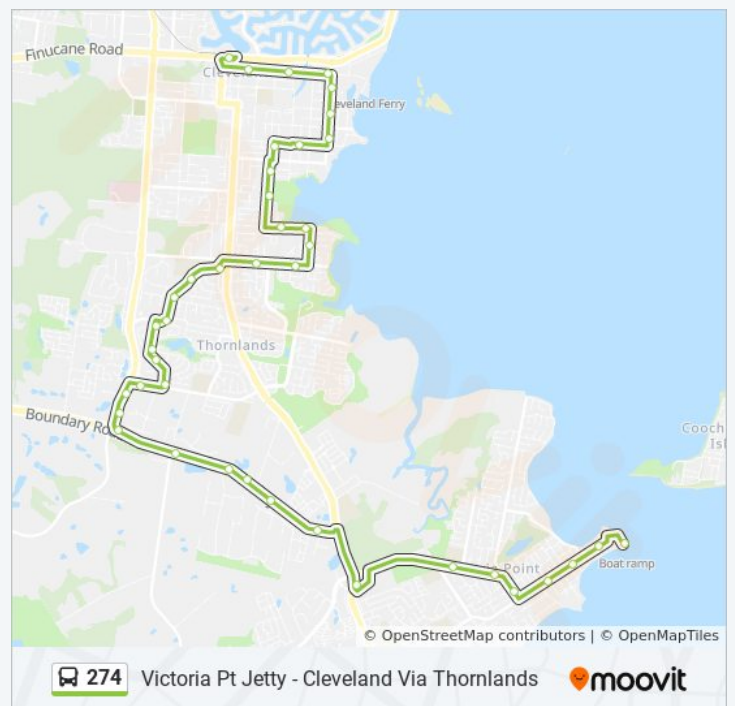

Direction: Cleveland

40 stops

[VIEW LINE SCHEDULE](#)

- Victoria Point Jetty
- Colburn Av at White Street
- Colburn Av at Edinburgh St
- Colburn Av at Thompson Street
- Colburn Ave Near Link Rd
- Colburn Ave at Point O'Halloran Road
- Colburn Ave Near Link Rd
- Town Centre at Victoria Point
- Victoria Point Central, Platform 1
- Boundary Rd at Abeya Street
- Boundary Rd at Meadowland Road
- Lake Sherrin Homes For Aged
- Boundary Rd at Venn Parade
- Boundary Rd at Woodlands Drive
- Panorama Drive Near Boundary Rd
- Panorama Dr Near Milner Pl
- Ziegenfusz Rd Near Panorama Dr
- Moselle Dr Near Hermitage Cr
- Moselle Dr Near Chateau St
- Moselle Dr Near Cabernet Cr
- Panorama Dr Near Manhattan Ave

274 bus Info

Direction: Cleveland

Stops: 40

Trip Duration: 35 min

Line Summary:

Fitzroy St Near Baypark Ct

Beach St Near Cleary St

Beach St at Goleby Esp

Boundary Rd at Venn Parade

Lake Sherrin Homes For Aged

Boundary Rd at Meadowland Road

Boundary Rd at Abeya Street

Victoria Point Central, Platform 2

Colburn Ave Near School Rd

Colburn Ave Near Point O'Halloran Rd

Colburn Ave Near Daysland St

Colburn Ave at Thompson Street

Colburn Av at Edinburgh St

Colburn Av at White Street

Victoria Point Jetty

Brisbane.

[About Moovit](#) • [MaaS Solutions](#) • [Supported Countries](#) • [Mooviter Community](#)