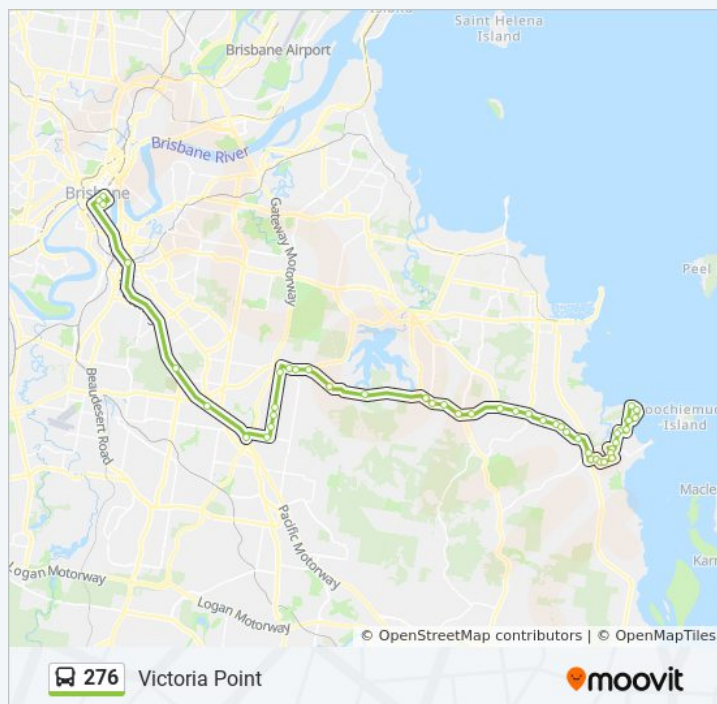

 276

Brisbane City

Get The App

The 276 bus line (Brisbane City) has 2 routes. For regular weekdays, their operation hours are:

(1) Brisbane City: 05:15 - 07:30(2) Victoria Point: 16:01 - 17:46

Use the Moovit App to find the closest 276 bus station near you and find out when is the next 276 bus arriving.

**Direction: Brisbane City**

46 stops

[VIEW LINE SCHEDULE](#)

Point O'Halloran Rd Near Orana St

Orana Esp Near Kianga Ct

Orana Esp Near Kianca Ct

Orana Esp Near Bayswater Dr

Point O'Halloran Rd Near Orana St

Magnolia Pde at Willow Street

Poinciana Ave at Pin Oak Crescent

Poinciana Ave at Peppercorn Crescent

Peppermint Dr Near Mulberry Ct

Sycamore Pde Near Wisteria Ct

Link Rd Near Jeanne Dr

### 276 bus Info

**Direction:** Victoria Point

**Stops:** 47

**Trip Duration:** 80 min

**Line Summary:**

Colburn Ave Near School Rd

School Rd Near Aspect Dr

School Rd Near Parklane Rd