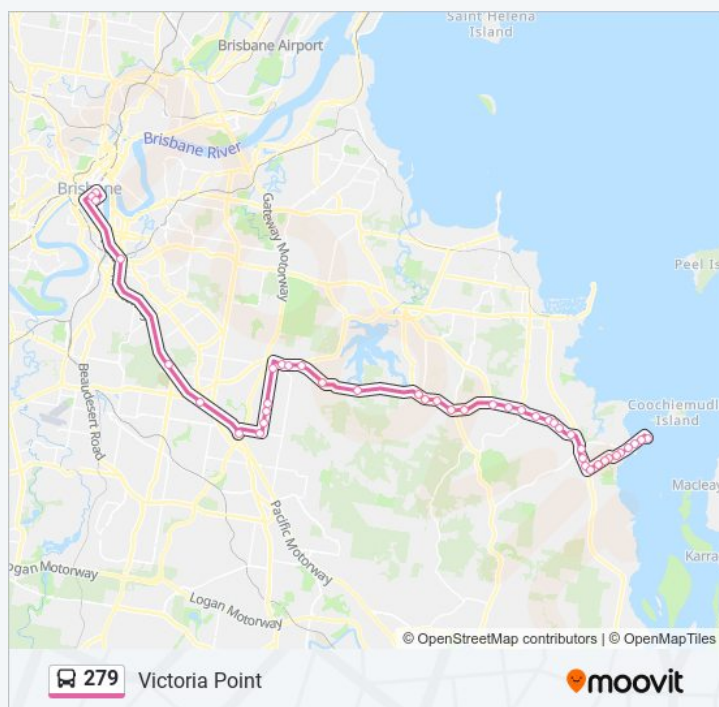

**Direction: Brisbane City**

44 stops

[VIEW LINE SCHEDULE](#)

- Victoria Point Jetty
- Colburn Av at White Street
- Colburn Av at Edinburgh St
- Colburn Av at Thompson Street
- Link Rd at Fryar Street
- Link Rd at Salford Waters Retirement Estate
- Benfer Rd at Bangalow Street
- St Ritas Catholic Primary School
- Benfer Rd at Poinciana Avenue
- Benfer Rd Near Prescoter Dr
- Benfer Rd at Cleveland Redland Bay Road
- Redland Bay Rd at Victoria Point High School
- Redland Bay Rd at Rosevale Court
- Redland Bay Rd at Magnolia Pde
- Victoria Point Central, Platform 1
- Boundary Rd at Abeya Street
- Boundary Rd at Meadowland Road
- Lake Sherrin Homes For Aged
- Boundary Rd at Venn Parade
- Boundary Rd at Woodlands Drive
- Boundary Rd at Woodlands Drive
- Boundary Rd at Kinross Road

Boundary Rd at Meadowland Road

Boundary Rd at Abeya Street

Victoria Point Central, Platform 2

Redland Bay Rd at Magnolia Pde

Redland Bay Rd at Victoria Point High School

Benfer Rd at Cleveland Redland Bay Road

Benfer Rd at Poinciana Avenue

St Ritas Catholic Primary School

Benfer Rd at Bangalow Street

Link Rd at Salford Waters Retirement Estate

Link Rd at Fryar Street

Colburn Ave at Thompson Street

## 279 bus Info

**Direction:** Victoria Point

**Stops:** 43

**Trip Duration:** 71 min

**Line Summary:**

Colburn Av at Edinburgh St

Colburn Av at White Street

Victoria Point Jetty