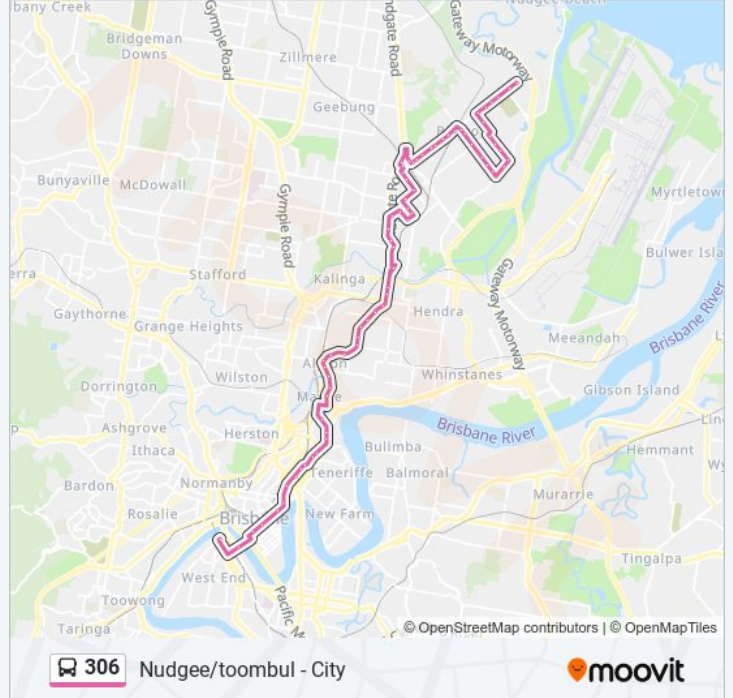

306 bus Info

Direction: Nudgee, Queens Rd

Stops: 72

Trip Duration: 67 min

Line Summary:

- Sandgate Rd at Hutton Street, Stop 21
- Sandgate Rd at Clayfield South, Stop 23
- Sandgate Rd at Botany Street, Stop 24
- Sandgate Rd at Adelaide Street, Stop 25
- Sandgate Rd at London Street, Stop 26
- Sandgate Rd at Clayfield, Stop 27
- Sandgate Rd at Collins Street, Stop 28
- Sandgate Rd at Eliza Street, Stop 30
- Sandgate Rd at Noble Street, Stop 31
- Toombul Shopping Centre Station, Platform D
- Sandgate Rd Near Buckland Rd, Stop 1
- Sandgate Rd at Nundah, Stop 2
- Sandgate Rd at Nundah, Stop 3
- Cameron St Near Sandgate Rd, Stop 4
- Cavendish St Near Cameron St, Stop 10
- Cavendish St at Ryans Road, Stop 11
- Flower St at Hall Street, Stop 12
- Flower St at Surrey Street, Stop 13
- Northgate Rd at Cook St, Stop 15
- Ridge St Near Northgate Rd, Stop 16/17
- Ridge St at Scott Street, Stop 18
- Ridge St at St Vincents, Stop 19
- Gympie St Near Sandgate Rd, Stop 20
- Sandgate Rd at Virginia School, Stop 21
- Toombul Rd at Nixon Lane, Stop 22
- Saint Vincents Rd at Toombul Road, Stop 23
- Saint Vincents Rd at Meadfoot Road, Stop 24
- Saint Vincents Rd at First Street, Stop 25
- Saint Vincents Rd at George Street, Stop 26
- Saint Vincents Rd at Blinzinger Road, Stop 27
- Saint Vincents Rd at Chapel Street, Stop 28
- St Vincents Rd at Mellville Place, Stop 29
- Saint Vincents Rd at Banyo, Stop 30