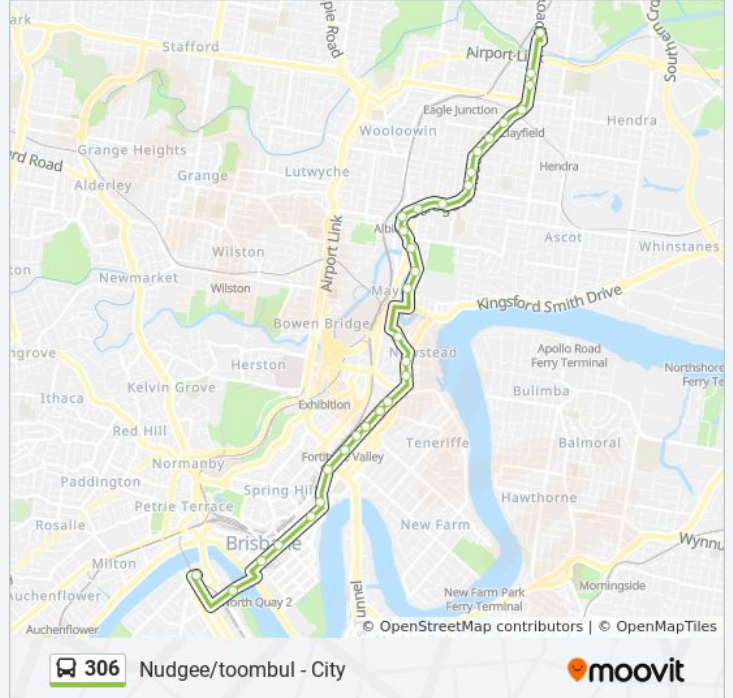

Wickham St at Light Street, Stop 7

306 bus Time Schedule

Toombul Interchange Route Timetable:

Sunday	18:22 - 21:22
Monday	06:23 - 23:43
Tuesday	06:23 - 23:43
Wednesday	06:23 - 23:43
Thursday	06:23 - 23:43
Friday	06:23 - 23:43
Saturday	18:33 - 23:33

306 bus Info

Direction: Toombul Interchange

Stops: 31

Trip Duration: 35 min

Line Summary:

- Wickham St at Knapp Street Stop 8
- Breakfast Creek Rd at Riverpark Stop 9
- Breakfast Creek Rd at Evelyn Street Stop 10
- Edmondstone Rd at Parkview, Stop 14
- Sandgate Rd at Yowoggera Park, Stop 15
- Sandgate Rd at Greg Chappell Street, Stop 16
- Sandgate Rd at Collingwood Street, Stop 17
- Abbotsford Rd At Albion Road, Stop 18
- Abbotsford Rd at Albion Central Stop 19
- Sandgate Rd at Camden Street, Stop 20
- Sandgate Rd at Hutton Street, Stop 21
- Sandgate Rd at Clayfield South, Stop 23
- Sandgate Rd at Botany Street, Stop 24
- Sandgate Rd at Adelaide Street, Stop 25
- Sandgate Rd at London Street, Stop 26
- Sandgate Rd at Clayfield, Stop 27
- Sandgate Rd at Collins Street, Stop 28
- Sandgate Rd at Eliza Street, Stop 30
- Sandgate Rd at Noble Street, Stop 31
- Toombul Shopping Centre Station, Platform D

Direction: Virginia School

45 stops

[VIEW LINE SCHEDULE](#)

Cultural

Cultural Centre Station, Platform 1

Adelaide Street Stop 18 at City Hall

Adelaide Street Stop 23 Near David Jones

Adelaide Street Stop 29 Near Wharf St

Queen Street Stop 67 Near Ann St (Orient)

Wickham Street Stop 225 Near Little St

Wickham Street Stop 229 Near Warner St

Wickham St at Bridge Street, Stop 5

306 bus Time Schedule

Virginia School Route Timetable: