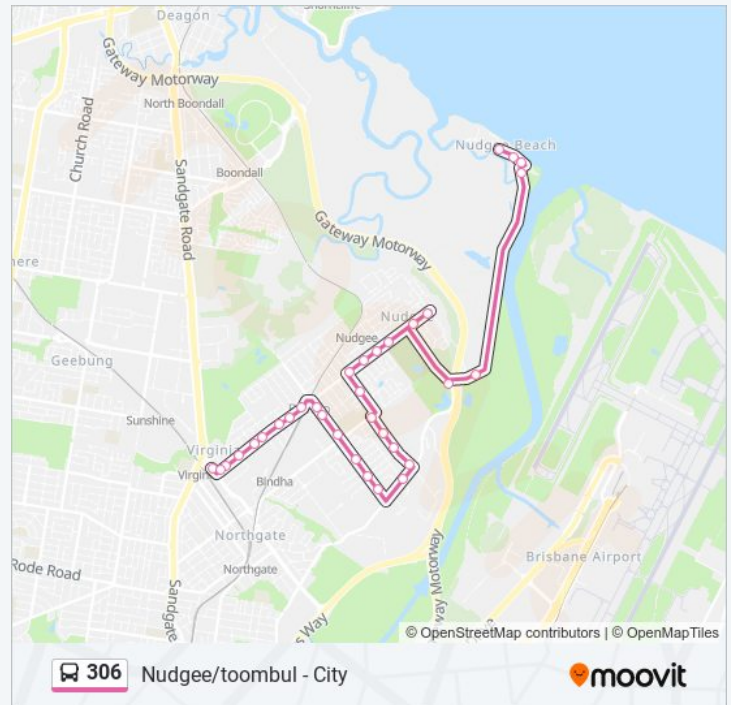

Saint Vincents Rd at Hilltop, Stop 34

Saint Vincents Rd at Petunia Street, Stop 35

Saint Vincents Rd at Oakmere Street, Stop 36

Saint Vincents Rd at Hayden Street, Stop 37

Saint Vincents Rd at Childs Road, Stop 38

Saint Vincents Rd Near Queens Rd, Stop 39a

Childs Rd at Parkland

Nudgee Rd at Golf Course, Stop 35/32

Nudgee Rd at Enviro Centre, Stop 36

Oquinn St Near Nudgee Rd, Stop 37

Oquinn St at Chaseley Street, Stop 38

Oquinn St at Nudgee Beach, Stop 39

Direction: Nudgee Beach

Stops: 33

Trip Duration: 20 min

Line Summary:

Direction: Nudgee Beach, Oquinn St

78 stops

[VIEW LINE SCHEDULE](#)