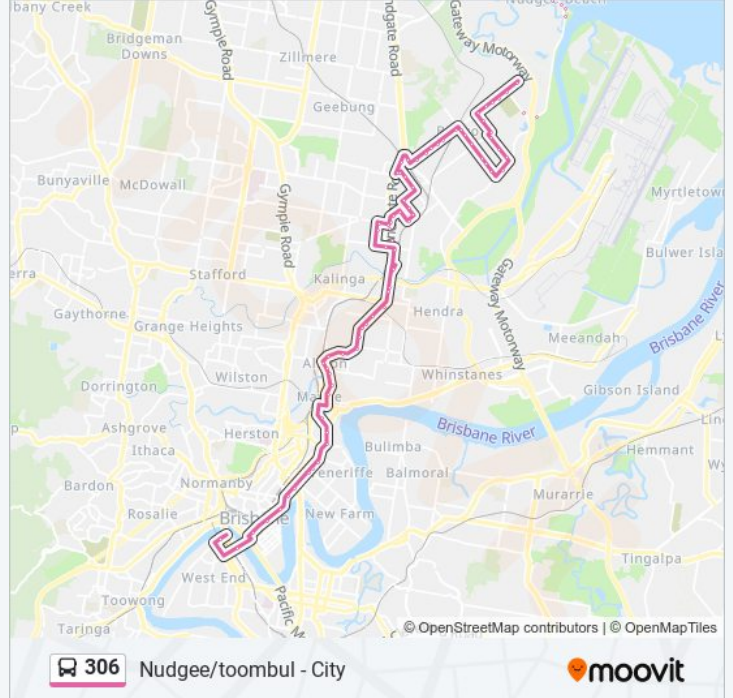

Tufnell Rd At Earnshaw Road, Stop 32

Tufnell Rd at Langton Street, Stop 31

Tufnell Rd Near St Vincents Rd, Stop 31a

Royal Pde at Banyo, Stop 30

Saint Vincents Rd at Chapel Street, Stop 28

Saint Vincents Rd at Blinzinger Road, Stop 27

Saint Vincents Rd at George Street, Stop 26

Saint Vincents Rd at First Street, Stop 25

Saint Vincents Rd at Meadfoot Road, Stop 24

Toombul Rd Near Wellington St, Stop 23/22

Sandgate Rd at Virginia School, Stop 21/20

Sandgate Rd at Royal Street, Stop 19a

Saint Vincents Rd Near Ridge St, Stop 19

Ridge St at Scott Street, Stop 18

Ridge St Near Northgate Rd, Stop 17/16

Northgate Rd at Flower St, Stop 14

Flower St at Surrey Street, Stop 13

Flower St at Hall Street, Stop 12

Ryans Rd Near Cavendish St, Stop 11

Cavendish St Near Cameron St, Stop 10

Cameron St Near London St, Stop 4

Sandgate Rd at Nundah - Rode Road, Stop 4

Sandgate Rd at Nundah, Stop 3

Sandgate Rd at Nundah, Stop 2

Sandgate Rd Near Buckland Rd, Stop 1

Toombul Shopping Centre Station, Platform A

Sandgate Rd at Noble Street, Stop 31

Sandgate Rd at Eliza Street, Stop 30

Sandgate Rd at Collins Street, Stop 28

Sandgate Rd at Clayfield

Sandgate Rd at London Street, Stop 26

Sandgate Rd at Adelaide Street, Stop 25

Sandgate Rd at Botany Street, Stop 24