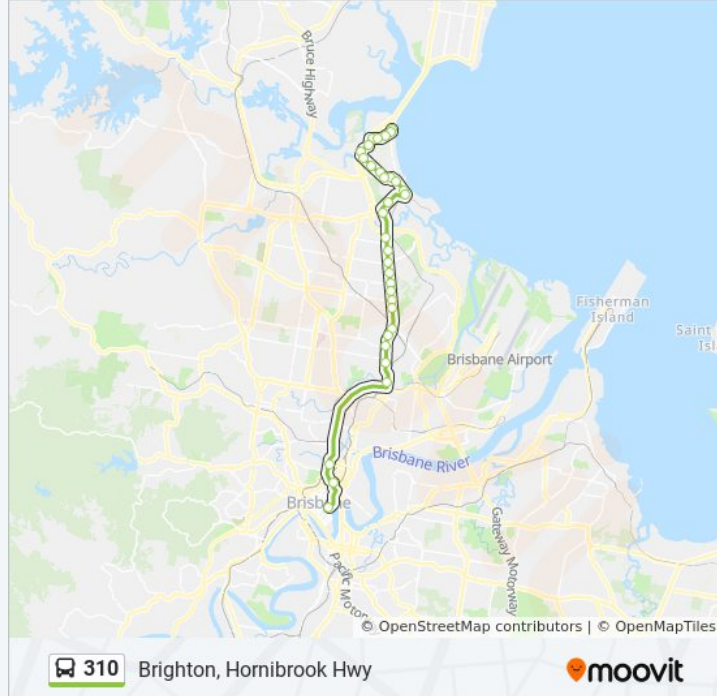

Direction: Brighton, Hornibrook Hwy

33 stops

[VIEW LINE SCHEDULE](#)

- Queen Street Stop 60
- Brunswick St at St Pauls Terrace, Stop 5
- RBWH Station, Platform 2
- Sandgate Rd at Toombul, Stop 32
- Sandgate Rd at Nundah, Stop 3
- Sandgate Rd at Nundah North, Stop 7/6
- Sandgate Rd at Goss Road, Stop 8
- Sandgate Rd at Virginia School, Stop 21
- Sandgate Rd at Pritchard Road
- Sandgate Rd at Virginia
- Sandgate Rd Near Ferric St
- Sandgate Rd at Boondall South Stop 15
- Sandgate Rd at Nudgee College, Stop 17
- Sandgate Rd at Sues Corner, Stop 18
- Sandgate Rd at Boondall School, Stop 20
- Sandgate Rd at Iceworld, Stop 23/24
- Braun St at Sandgate High, Stop 27
- Board St at Deagon Racecourse, Stop 29
- Sandgate Central, Stop 33
- Brighton Rd at Sandgate, Stop 34
- Deagon St at Dowse Lagoon, Stop 36
- Wakefield St at Freemasons

Hornibrook Hwy at Eventide

Direction: City, Queen St

35 stops

[VIEW LINE SCHEDULE](#)

Hornibrook Hwy at Eventide

North Rd at Bayview

North Rd at Brighton North Near Prince St

North Rd at St Kieran

310 bus Info

Direction: City, Queen St

Stops: 35

Trip Duration: 59 min

Line Summary:

Sandgate Rd at Iceworld, Stop 24

Sandgate Rd at Boondall School, Stop 20/21

Sandgate Rd at Sues Corner, Stop 18

Stops: 16

Trip Duration: 12 min

Line Summary:

[310 bus Line Map](#)

Deagon St at Dowse Lagoon, Stop 36

Brighton Rd at Sandgate, Stop 34

Brighton Rd at Sandgate Central, Stop 34/33

Rainbow St at Sandgate Station, Stop 33