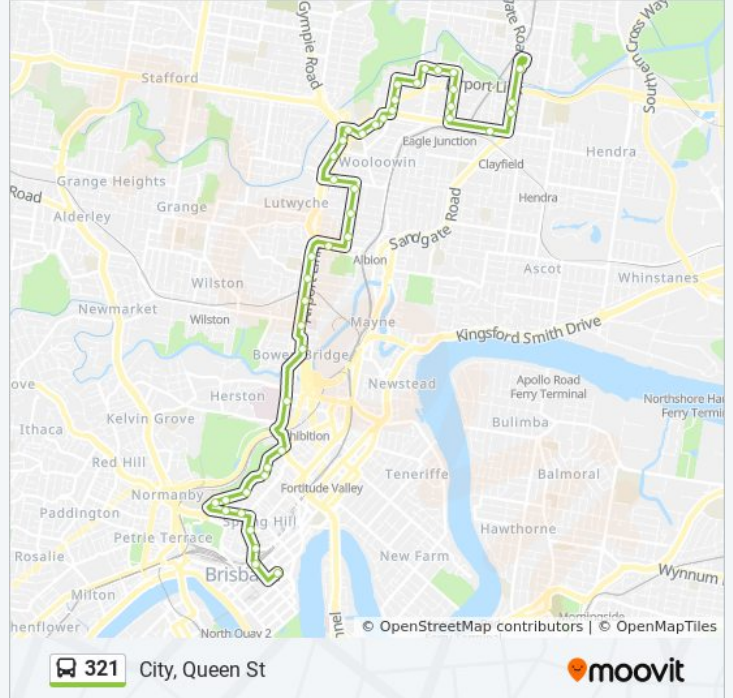

Roblane St Near Thondley St, Stop 16/15

Lutwyche Rd at Bowen Street, Stop 14

Lutwyche Rd at Windsor Rail, Stop 13

Lutwyche Rd Near Bryden St, Stop 11

Federation Street, Platform 1

RBWH Station, Platform 1

Gregory Tce Near Brunswick St, Stop 10

Gregory Tce Near Park St, Stop 9

Gregory Tce Near Rogers St, Stop 8

Gregory Tce Near Union St, Stop 6

Gregory Tce at Torrington Street, Stop 5

Gregory Tce at Brisbane Grammar, Stop 4

Boundary St Near Torrington St, Stop 3

Boundary St at Fortescue Street, Stop 2

Little Edward St Near Upper Edward St, Stop 1

Upper Edward Street Stop 140 Near Wickham Tce

Edward Street Stop 141 Near Ann St

Queen Street Stop 58 Near Pedestrian Crossing

Direction: Toombul Interchange

41 stops

[VIEW LINE SCHEDULE](#)

Queen Street Stop 58 Near Pedestrian Crossing

Upper Edward Street Stop 135 Near Wickham Tce

Leichhardt Street Stop 178 Near Little Edward St

Boundary St Stop 172 at St Andrews