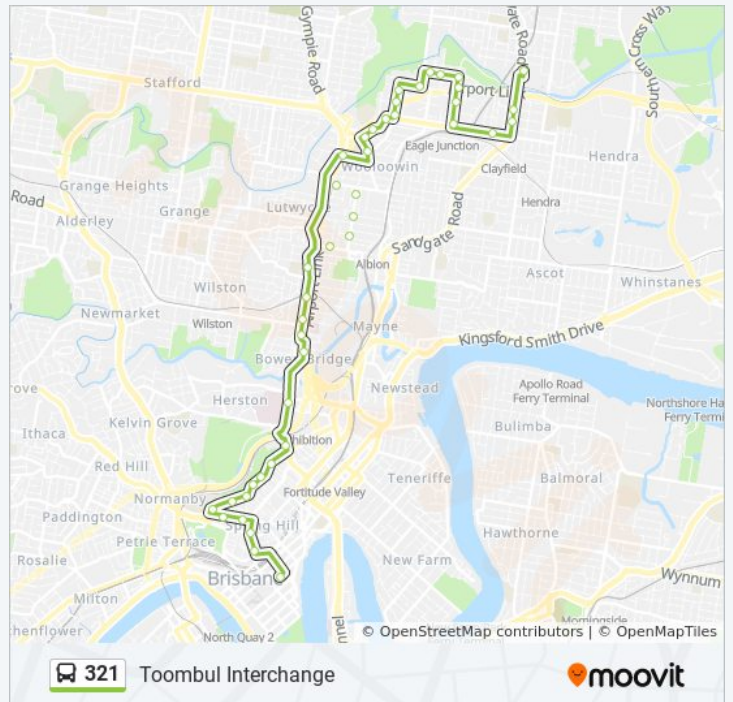

321 bus Info

Direction: City, Queen St

Stops: 43

Trip Duration: 36 min

Line Summary:

Mclennan St at Marne Street, Stop 17

Mclennan St Near Bale St, Stop 16

Albion Rd At Haddock Street, Stop 15

Boundary St at Fortescue Street, Stop 2

Little Edward St Near Upper Edward St, Stop 1

Upper Edward Street Stop 140 Near Wickham Tce

Edward Street Stop 141 Near Ann St

Queen Street Stop 58 Near Pedestrian Crossing

Emma St Near Park Rd, Stop 30

Park Ave Near Lewis St, Stop 29

Park Ave Near Stewart St, Stop 28

Park Ave at Sydney Street, Stop 27

Junction Rd at Stuckey Street, Stop 28/2

Sandgate Rd at Eliza Street, Stop 30

Sandgate Rd at Noble Street, Stop 31

321 bus Info

Direction: Toombul Interchange

Stops: 41

Trip Duration: 38 min

Line Summary:

321 bus time schedules and route maps are available in an offline PDF at moovitapp.com. Use the [Moovit App](#) to see live bus times, train schedule or subway schedule, and step-by-step directions for all public transit in Brisbane.