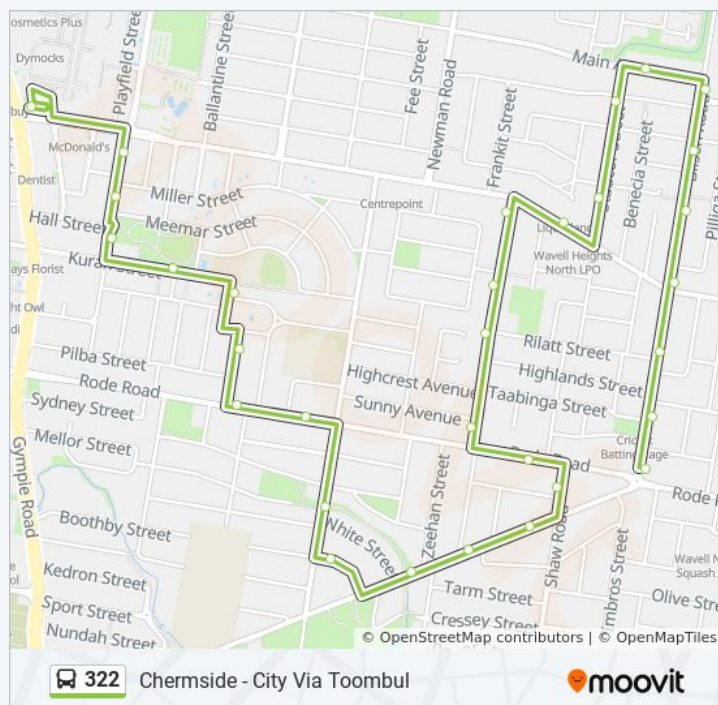

Barker St Near Thornton Pde, Stop 47

Kuran St at Burradoo Street, Stop 48

Kuran St Near Kinka St, Stop 49

Kuran St Near Kingsmill St, Stop 49a

Kingsmill St Near Kuran St

Kingsmill St at Miller Street

Hamilton Rd at Playfield Street, Stop 37a

Ann Street Stop 216 at Valley Island

Ann Street Stop 220 at All Hallows

Adelaide St App Wharf St Stop 32

Adelaide Street Stop 37 Near Anzac Square

Adelaide Street Stop 47 Near George St

Direction: Wavell Heights, Bilsen Rd

31 stops

[VIEW LINE SCHEDULE](#)

- Chermside Shopping Centre Interchange C
- Kingsmill St at Playfield Street, Stop 37a
- Kingsmill St at Miller Street
- Kingsmill St Near Hall St
- Kuran St Near Kinka St, Stop 49
- Thornton Pde at Bowd Pde, Stop 48
- Barker St Near Thornton Pde, Stop 47
- Rode Rd at Telopia Street, Stop 46
- Rode Rd at Pfingst - Warraba, Stop 45
- Pfingst Rd Near White St, Stop 44
- Brae St Near Pfingst Rd, Stop 43
- Edinburgh Castle Rd at Zeehan Street, Stop 42
- Edinburgh Castle Rd at Deloraine Street, Stop 41
- Edinburgh Castle Rd Near Shaw Rd, Stop 40
- Shaw Rd at Westwood Street, Stop 36
- Rode Rd at Odonnell Street, Stop 37
- Spence Rd Near Sunny Ave, Stop 38
- Spence Rd Near Rilatt St, Stop 39/40
- Spence Rd at Gardenia Street, Stop 41
- Spence Rd Near Hamilton Rd, Stop 42
- Hamilton Rd at Albar Street, Stop 49
- Stadcor St Near Kotara St, Stop 53
- Stadcor St at Corowa Street, Stop 52
- Main Ave Near Stadcor St, Stop 51
- Bilsen Rd Near Main Ave, Stop 50
- Bilsen Rd at Kuppa Street, Stop 49
- Bilsen Rd at Halcyon Street, Stop 48

322 bus Info

Direction: Wavell Heights, Bilsen Rd

Stops: 31

Trip Duration: 18 min

Line Summary:

Bilsen Rd Near Hamilton Rd, Stop 47

Bilsen Rd at Rilatt Street, Stop 46

Bilsen Rd Near Norman St, Stop 45