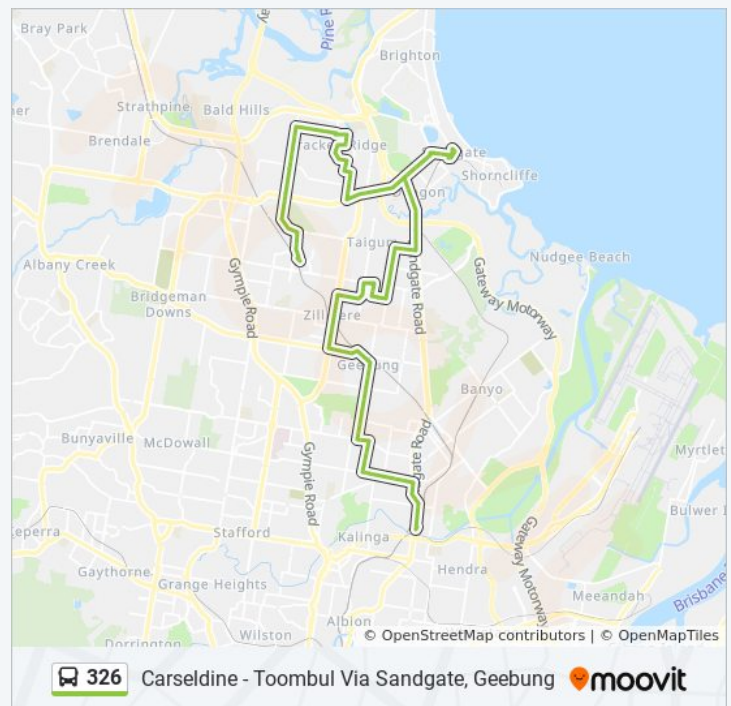

Board St at Kift Street, Stop 30

Board St Near Racecourse Rd, Stop 29a

Board St at Deagon Racecourse, Stop 29

Wednesday

07:38 - 16:28

Thursday

07:38 - 16:28

Friday

07:38 - 16:28

Saturday

08:10 - 16:15

326 bus Info

Direction: Toombul Interchange

Stops: 83

Trip Duration: 64 min

Line Summary:

Board St Near Ibis Ave, Stop 28

Braun St at Desmond Street, Stop 27a

Braun St at Sandgate High, Stop 27

Braun St at Smith Street, Stop 26

Braun St at Burralong Street, Stop 25

Sandgate Rd at Iceworld, Stop 24

Handford Rd at Grasspan Street, Stop 47

Handford Rd at Zillmere Station

Murphy Rd at Dunsford Street, Stop 45

Murphy Rd at Zillmere School, Stop 44

Murphy Rd at Robinson Rd West, Stop 43

Robinson Rd West Near Fisher Pde