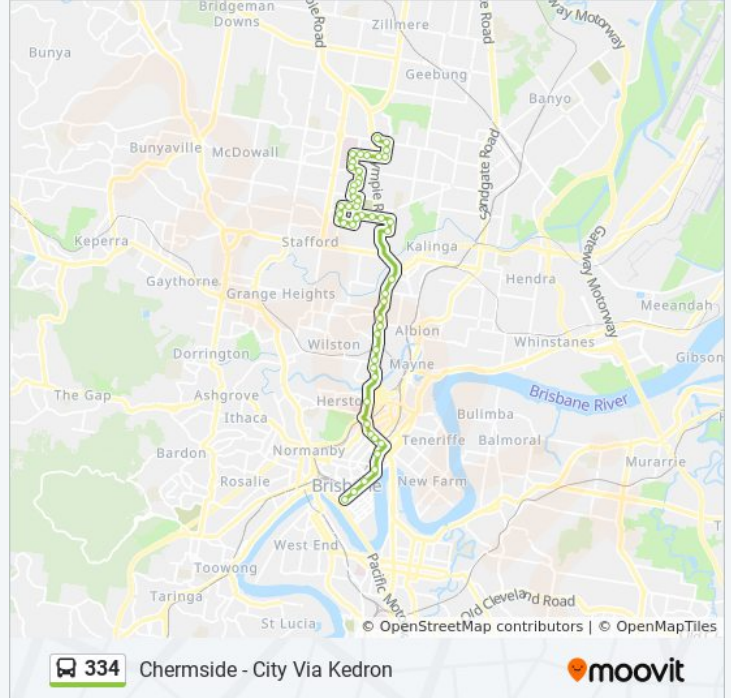

Direction: Chermside Interchange

49 stops

[VIEW LINE SCHEDULE](#)

- Adelaide Street Stop 17 Near George St
- Adelaide Street Stop 23 Near David Jones
- Adelaide Street Stop 28 Near Hutton Lane
- Queen Street Stop 67 Near Ann St (Orient)
- Wickham Street Stop 227 Near Gotha St
- Brunswick Street Stop 212
- Brunswick St at St Pauls Terrace, Stop 5
- Brunswick St at Water Street, Stop 6
- Bowen Bridge Rd at Gregory Terrace, Stop 7
- RBWH Station, Platform 2
- Federation Street, Platform 2
- Lutwyche Rd Near Taylor St, Stop 11
- Lutwyche Rd Near Cartwright St, Stop 12
- Lutwyche Rd at Windsor Rail, Stop 13
- Lutwyche Rd at Windsor State School, Stop 15
- Lutwyche Rd at Old Council Chambers, Stop 16
- Lutwyche Rd at Maygar Street, Stop 17
- Lutwyche Rd at East Street, Stop 19
- Lutwyche Rd at Lutwyche, Stop 20
- Lutwyche Rd at Norman Street, Stop 22
- Sadlier St Near Leckie Rd
- Leckie Rd Near Eleventh Ave

Turner Rd at Hinkler Street, Stop 44

Moree St at Dawn St, Stop 43

Moree St at View Street, Stop 42

Clifford St at Dorrigo Street, Stop 33

Bayview St Near Mawson St, Stop 34

Mawson St at Oates Street

Mawson St Near Turner Rd, Stop 45

Parkdale St at Rode Rd, Stop 52/34

Hilltop Ave Near Rainey St, Stop 34b

Hilltop Ave at Ethel Street, Stop 34c

Hilltop Ave at Prince Charles Hospital, Stop 35

Wallace St Near Farnell St

Wallace St at Davenport Street, Stop 35a

Kuran St at Gympie Rd

Kingsmill St Near Kuran St

Kingsmill St at Miller Street

Hamilton Rd at Playfield Street, Stop 37a

Chermside Interchange

Direction: City, City Hall

46 stops

[VIEW LINE SCHEDULE](#)