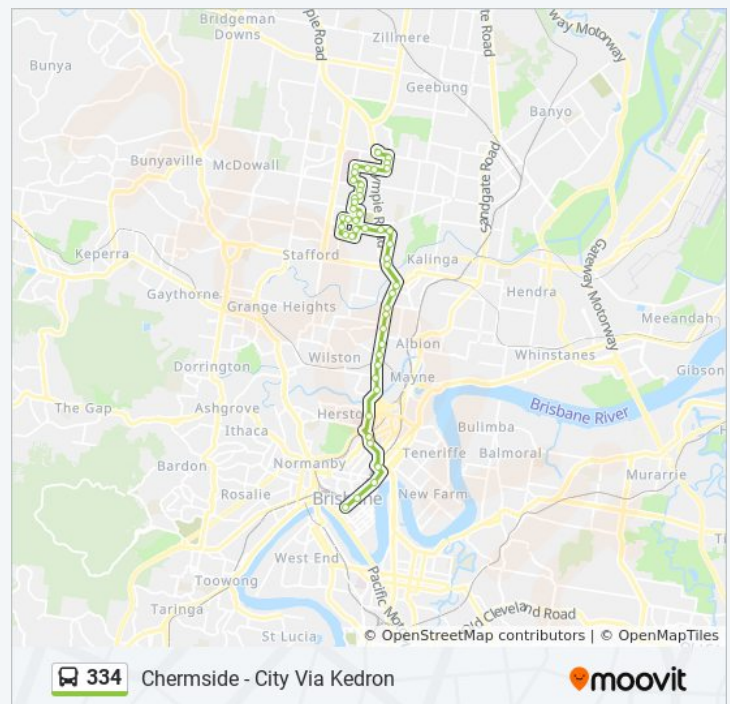

Kuran St at Gympie Rd

Kingsmill St Near Kuran St

Kingsmill St at Miller Street

Hamilton Rd at Playfield Street, Stop 37a

Chermside Interchange

Direction: City, City Hall

46 stops

[VIEW LINE SCHEDULE](#)

Lutwyche Rd at Woollowin State School, Stop 22

Lutwyche Rd at Norman Street, Stop 21

Lutwyche Rd at Lutwyche, Stop 20

Lutwyche Rd at East Street, Stop 19/18

Truro Street, Platform 1

Roblane St Near Thondley St, Stop 16/15

Wednesday	06:30 - 16:30
Thursday	06:30 - 16:30
Friday	06:30 - 16:30
Saturday	08:28 - 16:33

334 bus Info

Direction: City, City Hall

Stops: 46

Trip Duration: 47 min

Line Summary:

Lutwyche Rd at Bowen Street, Stop 14

Lutwyche Rd at Windsor Rail, Stop 13

Lutwyche Rd Near Bryden St, Stop 11

Federation Street, Platform 1

RBWH Station, Platform 1

Bowen Bridge Rd at Gregory Terrace, Stop 7

Brunswick St at Water Street, Stop 6