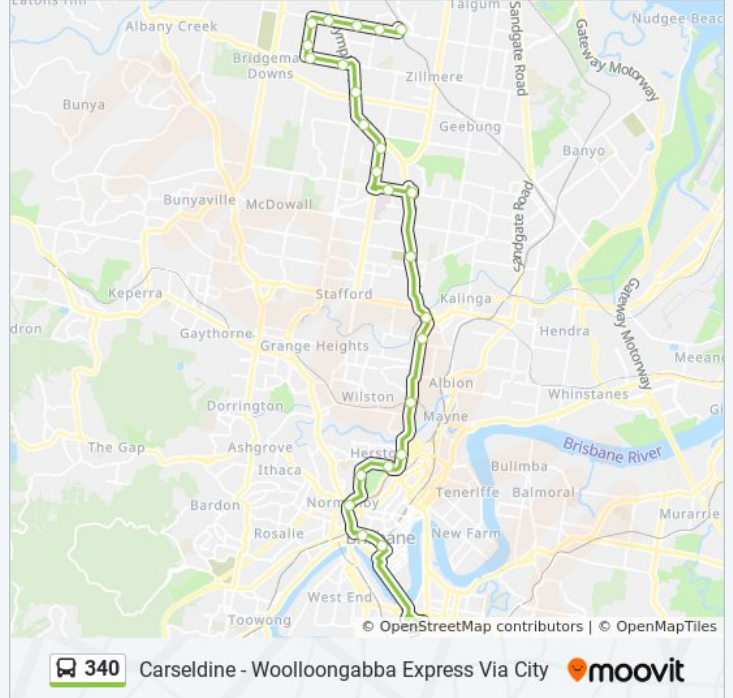

Carseldine - Woolloongabba Express Via City

Get The App

The 340 bus line (Carseldine - Woolloongabba Express Via City) has 2 routes. For regular weekdays, their operation hours are:

(1) Carseldine Station: 6:48 AM - 11:33 PM (2) Woolloongabba Station: 6:06 AM - 10:36 PM

Use the Moovit App to find the closest 340 bus station near you and find out when is the next 340 bus arriving.

Direction: Carseldine Station
 25 stops
[VIEW LINE SCHEDULE](#)

340 bus Time Schedule
 Carseldine Station Route Timetable:

Sunday	6:52 AM - 11:22 PM
Monday	Not Operational
Tuesday	6:48 AM - 11:33 PM
Wednesday	6:48 AM - 11:33 PM
Thursday	6:48 AM - 11:33 PM
Friday	6:52 AM - 11:22 PM
Saturday	6:52 AM - 11:52 PM

- Woolloongabba Station, Platform 1
- King George Square, 1b
- Roma Street Busway, Platform 1
- Normanby Station, Platform 2
- Out Kelvin Grove Station, Platform 2
- Herston Station, Platform 2
- RBWH Station, Platform 2
- Lutwyche Rd at Windsor Rail, Stop 13
- Lutwyche Station, Platform 2
- Kedron Brook Station, Platform 2
- Gympie Rd at Kedron North
- Chermside Shopping Centre Interchange E
- Hamilton Rd at Farnell Street, Stop 39
- Webster Rd at Milburn Street, Stop 40
- Webster Rd at Chermside Markets, Stop 43
- Gympie Rd at Aspley South, Stop 41
- Gympie Rd Near Gayford St
- Graham Rd At Carseldine Chateaus, Stop 47
- Graham Rd at Carseldine West Near Kentia St
- Ridley Rd at Ridley Road South
- Ridley Rd Near Centurion St

340 bus Info
Direction: Carseldine Station
Stops: 25
Trip Duration: 56 min
Line Summary:

Beams Rd Near Tintara St

Beams Rd at Bangalore Street

Beams Rd at Carseldine Campus

Carseldine Station

Direction: Woolloongabba Station