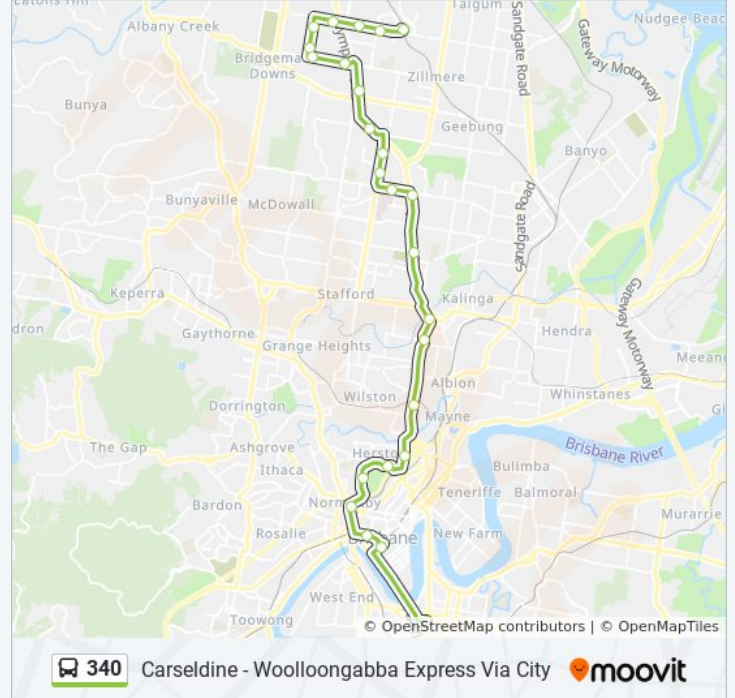

Carseldine - Woolloongabba Express Via City

Get The App

The 340 bus line (Carseldine - Woolloongabba Express Via City) has 2 routes. For regular weekdays, their operation hours are:

(1) Carseldine Station: 6:48 AM - 11:33 PM (2) Woolloongabba Station: 6:06 AM - 10:36 PM

Woolloongabba Station Route Timetable:

Sunday	6:06 AM - 10:36 PM
Monday	Not Operational
Tuesday	5:17 AM - 10:27 PM
Wednesday	5:17 AM - 10:27 PM
Thursday	5:17 AM - 10:27 PM
Friday	6:06 AM - 10:36 PM
Saturday	6:06 AM - 10:36 PM

340 bus Info

Direction: Woolloongabba Station

Stops: 25

Trip Duration: 54 min

Line Summary:

RBWH Station, Platform 1

Herston Station, Platform 1

Quit Kelvin Grove Station, Platform 1

Normanby Station, Platform 1

Roma Street Busway, Platform 2

Ann Street Stop 12 at City Hall

Woolloongabba Station, Platform 2

340 bus time schedules and route maps are available in an offline PDF at moovitapp.com. Use the [Moovit App](#) to see live bus times, train schedule or subway schedule, and step-by-step directions for all public transit in Brisbane.