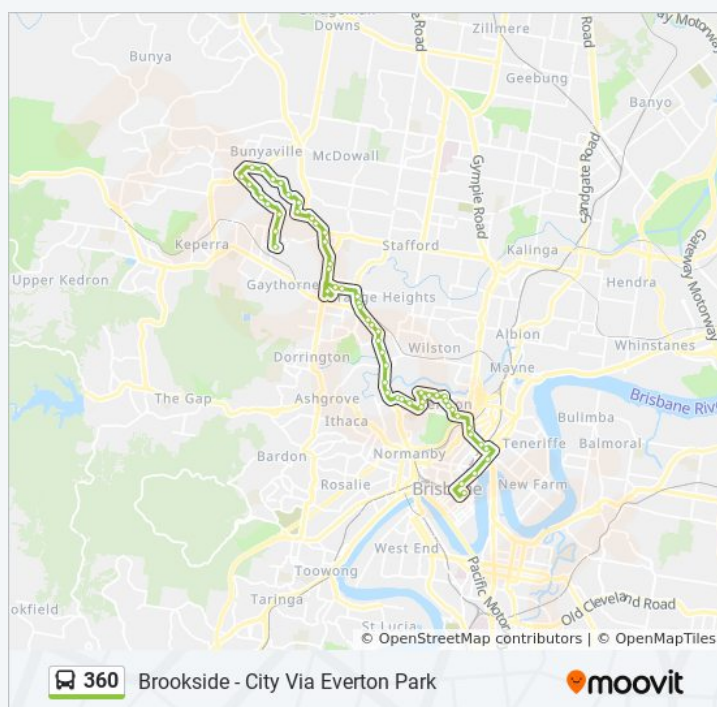

Direction: Brookside Shopping Centre

59 stops

[VIEW LINE SCHEDULE](#)

- Queen Street Stop 58 Near Pedestrian Crossing
- Queen Street Stop 61 Near Wharf St
- Queen Street Stop 66 Near Adelaide St
- Queen Street Stop 67 Near Ann St (Orient)
- Wickham Street Stop 227 Near Gotha St
- Brunswick Street Stop 212
- Brunswick St at St Pauls Terrace, Stop 5
- Brunswick St at Water Street, Stop 6
- Bowen Bridge Rd at Gregory Terrace, Stop 7
- Herston Rd Near Bramston Tce
- Bramston Tce at Weightman Street, Stop 9
- Bramston Tce at Mcleod Street, Stop 9a
- Bramston Tce at Garrick Terrace, Stop 10
- Butterfield St Near Bramston Tce, Stop 10a
- Butterfield St at Aberleigh Road, Stop 11
- Butterfield St at Butterfield Preschool, Stop 11a
- Butterfield St at Ballymore, Stop 12
- Clyde Rd Near Hunter St, Stop 12a
- Scott Rd Near Herston Rd, Stop 13
- Herston Rd Near Ballymore St, Stop 14
- Herston Rd at Picot Street, Stop 14a
- Mccomb St - 15

South Pine Rd at Marcellin Stop 34

Enoggera Interchange, Platform B1

Pickering St at Pickering Bowls, Stop 33

Pickering St at Pickering - Magura, Stop 32

South Pine Rd At Farrington Street, Stop 30

South Pine Rd at Alderley Crossing, Stop 27

360 bus Time Schedule

City, Queen St Route Timetable:

Sunday	Not Operational
Monday	05:50 - 18:10
Tuesday	05:50 - 18:10
Wednesday	05:50 - 18:10
Thursday	05:50 - 18:10
Friday	05:50 - 18:10
Saturday	07:20 - 17:20

360 bus Info

Direction: City, Queen St

Stops: 55

Trip Duration: 54 min

Line Summary:

South Pine Rd at Alderley, Stop 26

Enoggera Rd at Lloyd Street, Stop 25

Enoggera Rd at Beaufort Street, Stop 24