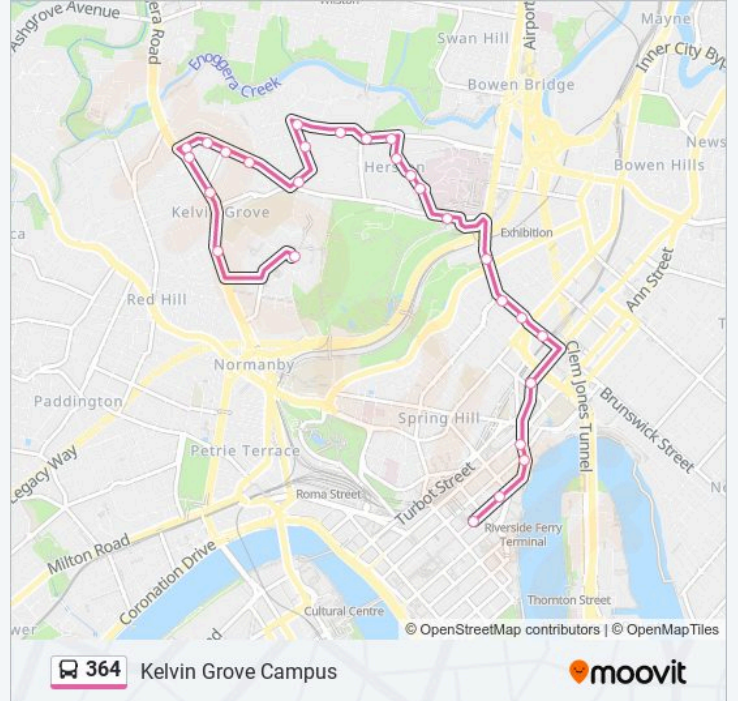

 **364**

City, Queen St

Get The App

The 364 bus line (City, Queen St) has 2 routes. For regular weekdays, their operation hours are:

(1) City, Queen St: 19:35 - 20:35 (2) Kelvin Grove Campus: 19:05 - 21:05

364 bus Info

Direction: City, Queen St

Stops: 24

Trip Duration: 25 min

Line Summary:

Ann Street Stop 5 at Orient Hotel

Ann Street Stop 6a Near Creek St

Queen Street Stop 58 Near Pedestrian Crossing

364 bus Info

Direction: Kelvin Grove Campus

Stops: 27

Trip Duration: 26 min

Line Summary:

Scott Rd Near Herston Rd, Stop 13

Herston Rd Near Ballymore St, Stop 14

Herston Rd at Picot Street, Stop 14a

Mccomb St - 15

Herston Rd at Herston Corner, Stop 15a

Kelvin Grove Rd at Guildford Street, Stop 15

Kelvin Grove Rd at Moy Street, Stop 14

Kelvin Grove Rd at School Street, Stop 13

Victoria Park Rd at Qut Victoria Park Rd