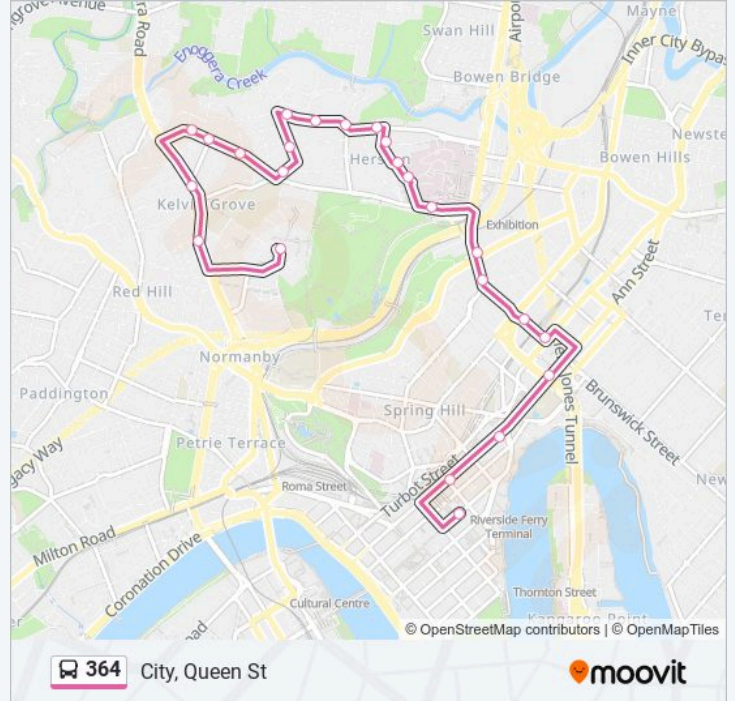

Use the Moovit App to find the closest 364 bus station near you and find out when is the next 364 bus arriving.

Direction: City, Queen St

24 stops

[VIEW LINE SCHEDULE](#)

- Victoria Park Rd at Qut Victoria Park Rd
- Kelvin Grove Rd Near Prospect Tce, Stop 13
- Kelvin Grove Rd at Moy Street, Stop 14
- Mccomb St - 15
- Herston Rd at Picot Street, Stop 14a
- Herston Rd Near Ballymore St, Stop 14
- Scott Rd Near Herston Rd, Stop 13
- Clyde Rd Near Hunter St, Stop 12a
- Butterfield St at Ballymore, Stop 12
- Butterfield St at Butterfield Preschool, Stop 11a
- Butterfield St at Aberleigh Road, Stop 11
- Butterfield St Near Bramston Tce, Stop 10a
- Bramston Tce at Garrick Terrace, Stop 10
- Bramston Tce at Mcleod Street, Stop 9a
- Bramston Tce at Weightman Street, Stop 9
- Herston Rd At Royal Children'S Hospital
- Bowen Bridge Rd at Gregory Terrace, Stop 7
- Brunswick St at Water Street, Stop 6
- Brunswick Street Stop 201 Closed Until Mid 2024
- Brunswick Street Stop 202 Near Wickham St
- Ann Street Stop 216 at Valley Island

364 bus Info

Direction: City, Queen St

Stops: 24

Trip Duration: 25 min

Line Summary:

Ann Street Stop 5 at Orient Hotel

Ann Street Stop 6a Near Creek St

Queen Street Stop 58 Near Pedestrian Crossing

Direction: Kelvin Grove Campus

27 stops

[VIEW LINE SCHEDULE](#)

Queen Street Stop 58 Near Pedestrian Crossing

Queen Street Stop 61 Near Wharf St

Queen Street Stop 66 Near Adelaide St

Queen Street Stop 67 Near Ann St (Orient)

Wickham Street Stop 227 Near Gotha St

Brunswick Street Stop 212

Brunswick St at St Pauls Terrace, Stop 5

Brunswick St at Water Street, Stop 6

Bowen Bridge Rd at Gregory Terrace, Stop 7

Herston Rd Near Bramston Tce