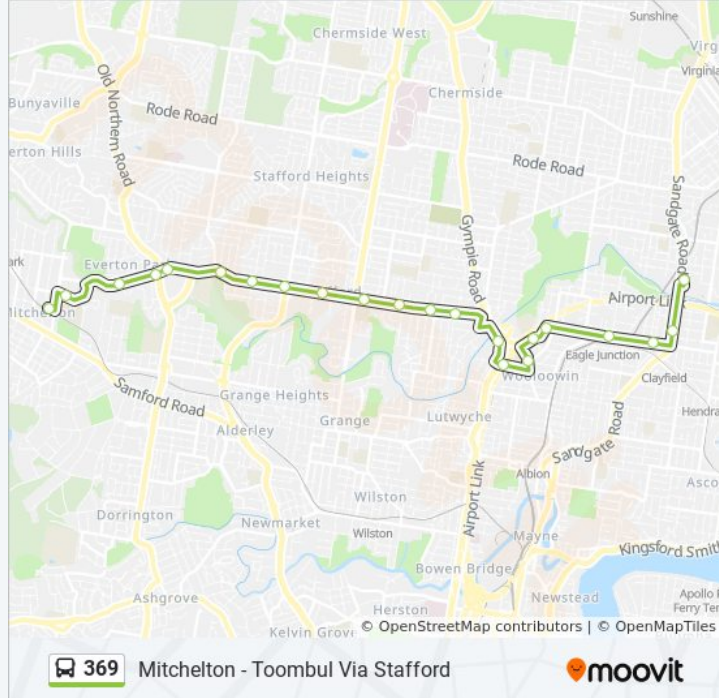

Junction Rd at Eagle Junction Station, Stop 28/1

Junction Rd at Stuckey Street, Stop 28/2

Sandgate Rd at Eliza Street, Stop 30

Toombul Interchange

369 bus time schedules and route maps are available in an offline PDF at moovitapp.com. Use the [Moovit App](#) to see live bus times, train schedule or subway schedule, and step-by-step directions for all public transit in Brisbane.

[About Moovit](#) • [MaaS Solutions](#) • [Supported Countries](#) • [Mooviter Community](#)

© 2024 Moovit - All Rights Reserved

Check Live Arrival Times