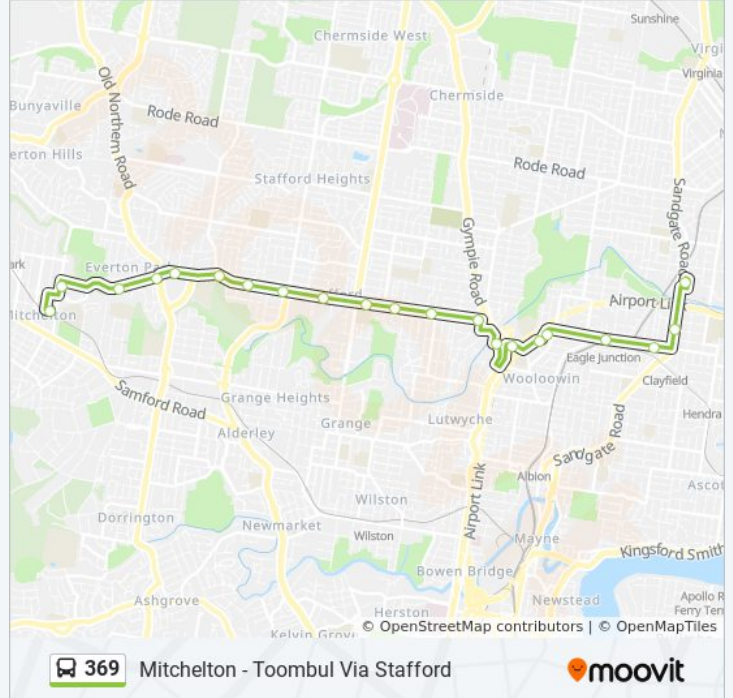

**Direction: Mitchelton Station**

21 stops

[VIEW LINE SCHEDULE](#)

- Toombul Shopping Centre Station, Platform B
- Sandgate Rd at Eliza Street, Stop 30
- Junction Rd at Stuckey Street, Stop 28/2
- Junction Rd at Eagle Junction Station, Stop 28
- Park Rd at Rose Street, Stop 29
- Park Rd at Gorman Street, Stop 28
- Kedron Park Rd Near Lutwyche Rd, Stop 26/25
- Kedron Brook Stop 3
- Stafford Rd at Clarence Road, Stop 27
- Stafford Rd at Beaconsfield Terrace, Stop 28a
- Stafford Rd at Stafford Central
- Stafford Rd at Webster Rd, Stop 30
- Stafford Rd Near Windorah Street, Stop 31
- Stafford Rd at Shand Street, Stop 33
- Stafford Rd at Cockle Street, Stop 35
- Stafford Rd at Trouts Road, Stop 7
- Stafford Rd at Cutbush Street, Stop 5
- Griffith St at Everton Park, Stop 4/18
- Griffith St at Burwood Street, Stop 6/20
- Brookside Shopping Centre Station, Platform C
- Mitchelton Rail Station

**369 bus Time Schedule**

Mitchelton Station Route Timetable:

Sunday	07:59 - 19:29
Monday	05:45 - 19:10
Tuesday	05:45 - 19:10
Wednesday	05:45 - 19:10
Thursday	05:45 - 19:10
Friday	05:45 - 19:10
Saturday	07:56 - 19:26

**369 bus Info**

**Direction:** Mitchelton Station

**Stops:** 21

**Trip Duration:** 32 min

**Line Summary:**

### 369 bus Info

**Direction:** Toombul Interchange

**Stops:** 22

**Trip Duration:** 32 min

**Line Summary:**

Junction Rd at Eagle Junction Station, Stop 28/1

Junction Rd at Stuckey Street, Stop 28/2

Sandgate Rd at Eliza Street, Stop 30