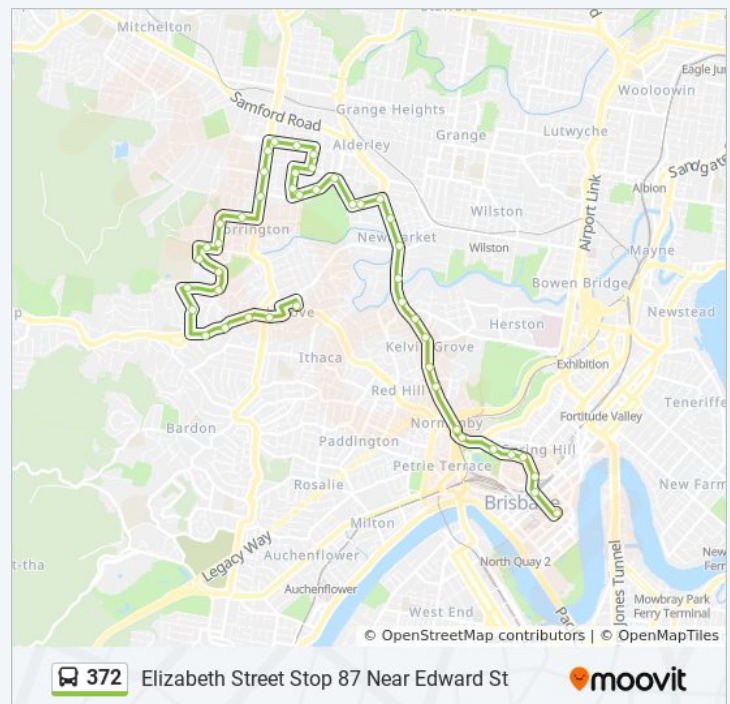

## Edward St

45 stops

[VIEW LINE SCHEDULE](#)

Ashgrove Ave at Ashgrove Marketplace  
Waterworks Rd at Kadanga Street, Stop 18  
Waterworks Rd at Elimatta Drive, Stop 19  
Waterworks Rd at Hibiscus Avenue, Stop 20  
Waterworks Rd at Girraween Grove, Stop 21/22  
Glenlyon Dr Near Marist Lane, Stop 39c  
Grevillea Rd Near Glenlyon Dr, Stop 39b  
Girraween Gr Near Oleander Dr, Stop 39a  
Arinya Rd Near Mirrabooka Rd, Stop 39  
Arinya Rd Near Moola Rd, Stop 38  
Frasers Rd Near Nimmo Rd, Stop 37  
Canberra Dr Near Frasers Rd, Stop 36  
Canberra Dr Near Tweed St, Stop 35  
Victoria St Near Ashbourne St, Stop 34  
Wardell St Near Banks St, Stop 32  
Wardell St at Enoggera South Near Browns Dip Rd  
Wardell St Near Edith St, Stop 30a  
Lloyd St at Lloyd - North, Stop 30  
Lloyd St Near Girton St, Stop 29  
Cole St at Cole - Lloyd, Stop 28  
Cole St Near Elfreda St, Stop 27  
Bowral St at Goskar Avenue, Stop 29  
Bowral St Near Milford St, Stop 28  
Banks St at Gifford Street, Stop 27  
Banks St Near Lexington St, Stop 26  
Banks St at Banks Bend, Stop 25  
Banks St at Banks View, Stop 24  
Banks St at Banks - Laurence, Stop 23  
Banks St at Banks - School, Stop 22  
Enoggera Rd at Terang Street, Stop 21

## Elizabeth Street Stop 87 Near Edward St Route

Timetable:

Sunday	Not Operational
Monday	Not Operational
Tuesday	6:20 AM - 4:25 PM
Wednesday	6:20 AM - 4:25 PM
Thursday	6:20 AM - 4:25 PM
Friday	Not Operational
Saturday	Not Operational

### 372 bus Info

**Direction:** Elizabeth Street Stop 87 Near Edward St

**Stops:** 45

**Trip Duration:** 41 min

**Line Summary:**

Enoggera Rd at Newmarket, Stop 20

Enoggera Rd at Thurlow Street, Stop 17

Kelvin Grove Rd at Windsor Road, Stop 16