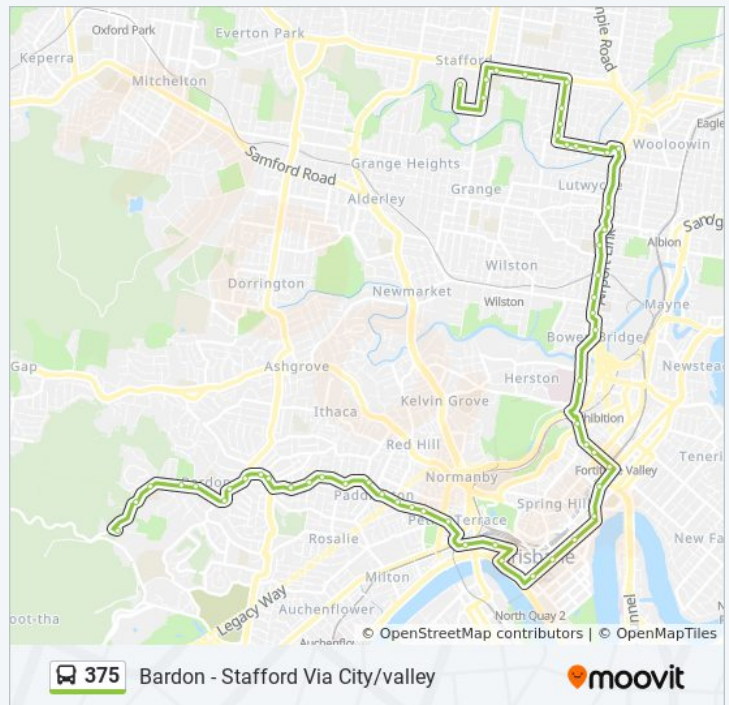

**375 bus Info****Direction:** Fortitude Valley, Gotha St**Stops:** 28**Trip Duration:** 38 min**Line Summary:****375 bus Time Schedule**

Stafford City Route Timetable:

55 stops

[VIEW LINE SCHEDULE](#)

- Carwoola St at Bardon, Stop 22
- Simpsons Rd at Bardon Treetops, Stop 22a
- Simpsons Rd at Bardon School, Stop 21
- Simpsons Rd at Bowman Park, Stop 20
- Chiswick Rd at Chiswick Road West, Stop 19
- Simpsons Rd at the Drive, Stop 17
- Simpsons Rd at Greer Street, Stop 17a
- Simpsons Rd at Bardon, Stop 16
- Macgregor Tce at Bardon, Stop 15
- Macgregor St at Tooth Ave, Stop 14
- Latrobe Tce at Perrott Street, Stop 13
- Latrobe Tce at Gilday Street, Stop 12
- Latrobe Tce at Trammies Corner, Stop 11
- Latrobe Tce at Paddington Central, Stop 10
- Latrobe Tce At Old Ithaca Fire, Stop 9
- Given Tce at Old Paddo Post Office, Stop 8
- Given Tce at Great George, Stop 7
- Given Tce at Paddo Tavern, Stop 6
- Given Tce at Paddington, Stop 5
- Caxton St Near Chapel St, Stop 4
- Upper Roma St Near Quay St, Stop 3
- Roma Street Stop 124 at Roma Street Station
- Herschel Street Stop 2 Near North Quay
- Adelaide Street Stop 17 Near George St
- Adelaide Street Stop 23 Near David Jones
- Adelaide Street Stop 28 Near Hutton Lane
- Queen Street Stop 67 Near Ann St (Orient)
- Wickham Street Stop 227 Near Gotha St
- Brunswick Street Stop 211
- Brunswick St at St Pauls Terrace, Stop 5
- Brunswick St at Water Street, Stop 6

Sunday	08:07 - 21:07
Monday	05:15 - 23:10
Tuesday	05:15 - 23:10
Wednesday	05:15 - 23:10
Thursday	05:15 - 23:10
Friday	05:15 - 23:10
Saturday	06:08 - 23:09

**375 bus Info**

**Direction:** Stafford City

**Stops:** 55

**Trip Duration:** 57 min

**Line Summary:**

Bowen Bridge Rd at Gregory Terrace, Stop 7

RBWH Station, Platform 2

Federation Street, Platform 2

Lutwyche Rd Near Taylor St, Stop 11

Lutwyche Rd Near Cartwright St, Stop 12