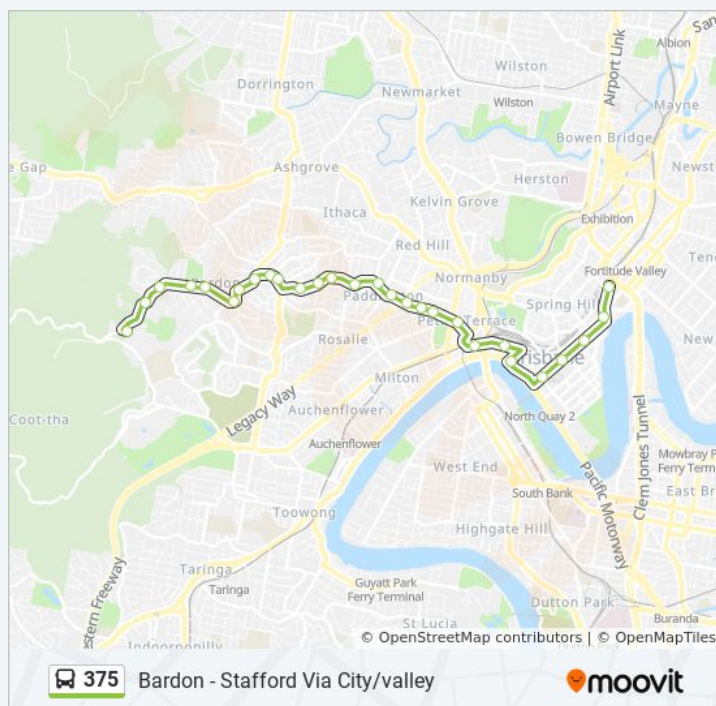

Herschel Street Stop 2 Near North Quay

Adelaide Street Stop 17 Near George St

Adelaide Street Stop 23 Near David Jones

Adelaide Street Stop 28 Near Hutton Lane

Queen Street Stop 67 Near Ann St (Orient)

Wickham Street Stop 227 Near Gotha St

**375 bus Info****Direction:** Fortitude Valley, Gotha St**Stops:** 28**Trip Duration:** 38 min**Line Summary:****375 bus Time Schedule**

Stafford City Route Timetable:

55 stops

[VIEW LINE SCHEDULE](#)

- Carwoola St at Bardon, Stop 22
- Simpsons Rd at Bardon Treetops, Stop 22a
- Simpsons Rd at Bardon School, Stop 21
- Simpsons Rd at Bowman Park, Stop 20
- Chiswick Rd at Chiswick Road West, Stop 19
- Simpsons Rd at the Drive, Stop 17
- Simpsons Rd at Greer Street, Stop 17a
- Simpsons Rd at Bardon, Stop 16
- Macgregor Tce at Bardon, Stop 15
- Macgregor St at Tooth Ave, Stop 14
- Latrobe Tce at Perrott Street, Stop 13
- Latrobe Tce at Gilday Street, Stop 12
- Latrobe Tce at Trammies Corner, Stop 11
- Latrobe Tce at Paddington Central, Stop 10
- Latrobe Tce At Old Ithaca Fire, Stop 9
- Given Tce at Old Paddo Post Office, Stop 8
- Given Tce at Great George, Stop 7
- Given Tce at Paddo Tavern, Stop 6
- Given Tce at Paddington, Stop 5
- Caxton St Near Chapel St, Stop 4
- Upper Roma St Near Quay St, Stop 3
- Roma Street Stop 124 at Roma Street Station
- Herschel Street Stop 2 Near North Quay
- Adelaide Street Stop 17 Near George St
- Adelaide Street Stop 23 Near David Jones
- Adelaide Street Stop 28 Near Hutton Lane
- Queen Street Stop 67 Near Ann St (Orient)
- Wickham Street Stop 227 Near Gotha St
- Brunswick Street Stop 211
- Brunswick St at St Pauls Terrace, Stop 5
- Brunswick St at Water Street, Stop 6

Sunday	08:07 - 21:07
Monday	05:15 - 23:10
Tuesday	05:15 - 23:10
Wednesday	05:15 - 23:10
Thursday	05:15 - 23:10
Friday	05:15 - 23:10
Saturday	06:08 - 23:09

**375 bus Info**

**Direction:** Stafford City

**Stops:** 55