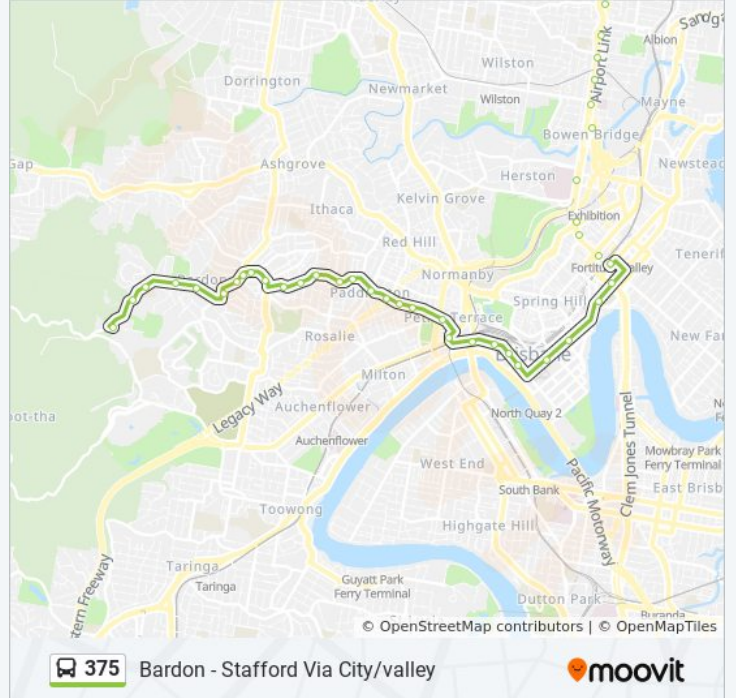

### 375 bus Info

**Direction:** Bardon

**Stops:** 53

**Trip Duration:** 53 min

**Line Summary:**

- Brunswick St at Water Street, Stop 6
- Brunswick Street Stop 201 Closed Until Mid 2024
- Brunswick Street Stop 202 Near Wickham St
- Ann Street Stop 216 at Valley Island
- Ann Street Stop 220 at All Hallows
- Adelaide Street Stop 35 Near Creek St
- Adelaide Street Stop 42 Near Albert St
- George Street Stop 117 Near Turbot St
- Roma Street Stop 121 at Police Hq
- Roma St at Upper Roma Street, Stop 3
- Petrie Tce at Windmill Cafe, Stop 3
- Caxton St Near Chapel St, Stop 4
- Given Tce at Paddington, Stop 5
- Given Tce at Paddo Tavern, Stop 6
- Given Tce at Great George, Stop 7
- Latrobe Tce at Old Paddo Post Office, Stop 8
- Latrobe Tce At Old Ithaca Fire, Stop 9
- Latrobe Tce at Paddington Central, Stop 10
- Latrobe Tce at Trammies Corner, Stop 11
- Latrobe Tce at Gilday Street, Stop 12
- Latrobe Tce at Perrott Street , Stop 13
- Macgregor Tce Near Tooth Ave, Stop 14
- Macgregor Tce at Bardon, Stop 15
- Simpsons Rd at Bardon, Stop 16a
- Simpsons Rd at Greer Street, Stop 16
- Simpsons Rd at the Drive, Stop 17
- Chiswick Rd at Chiswick Road West, Stop 19
- Simpsons Rd at Bowman Park, Stop 20
- Simpsons Rd at Bardon School, Stop 21
- Simpsons Rd at Bardon Treetops, Stop 22a
- Carwoola St at Bardon, Stop 22

**Direction: Fortitude Valley, Gotha St**

28 stops

[VIEW LINE SCHEDULE](#)

Carwoola St at Bardon, Stop 22

Simpsons Rd at Bardon Treetops, Stop 22a

Simpsons Rd at Bardon School, Stop 21

Simpsons Rd at Bowman Park, Stop 20