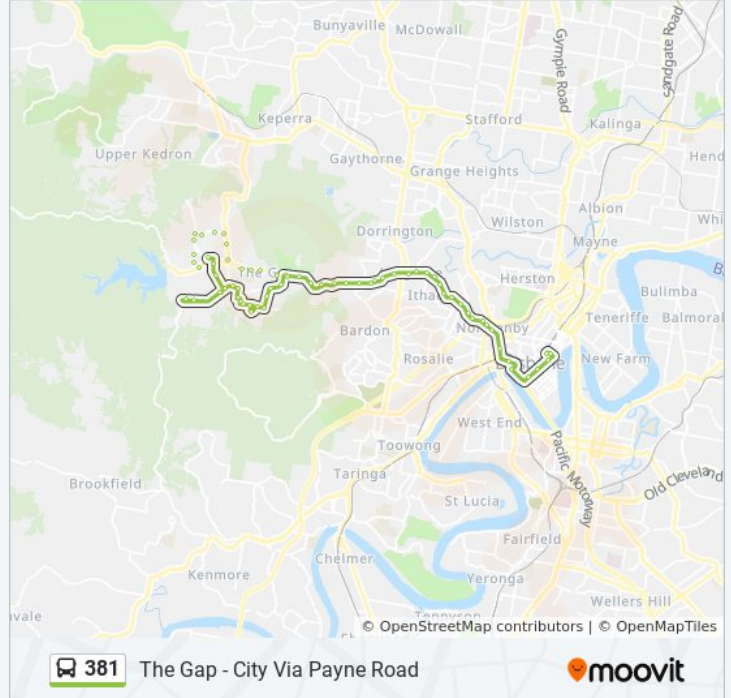

**381 bus Info**

**Direction:** Spring Hill, Wickham Tce

**Stops:** 67

**Trip Duration:** 43 min

**Line Summary:**

Payne Rd at Glen Rd, Stop 44d  
Payne Rd at Payne - Daguiar, Stop 43  
Payne Rd at Gymea St, Stop 42  
Payne Rd at Whitehead Rd, Stop 41  
Whitehead Rd Near Fairearth St, Stop 40  
Pindari St Near Palana St, Stop 39  
Devonhill St Near Paraka St, Stop 38  
Devonhill St at Koorong St, Stop 37  
Bombala St at Glenbrae Street, Stop 36  
Grenoble St at Woodside St, Stop 35  
Grenoble St at Paten Rd, Stop 34  
Paten Rd at Paten Park, Stop 33a  
Payne Rd at Paten Rd, Stop 33  
Payne Rd at Glenmore St, Stop 32  
Waterworks Rd at Payne Road, Stop 31  
Waterworks Rd at Coinda Street, Stop 30  
Waterworks Rd at Kilmaine Street, Stop 29  
Waterworks Rd at Greenlanes Road, Stop 28/27  
Waterworks Rd at Firhill Street, Stop 26  
Waterworks Rd at Monoplane Street, Stop 25  
Glory St at West Ashgrove, Stop 24  
Waterworks Rd at Myagh Road, Stop 23/22  
Waterworks Rd at Girraween Grove, Stop 21  
Waterworks Rd at Hibiscus Avenue, Stop 20  
Waterworks Rd at Elimatta Drive, Stop 19  
Waterworks Rd at Ashgrove, Stop 17  
Waterworks Rd at St Finbarr's - Ashgrove, Stop 16  
Waterworks Rd at Woodland Street, Stop 15  
Waterworks Rd at Boon Street, Stop 14  
Waterworks Rd at Mossvale Street, Stop 13  
Waterworks Rd at Whitta Street, Stop 12  
Waterworks Rd at Glenrosa Road, Stop 11

Waterworks Rd at Cairns Street, Stop 10  
Musgrave Rd at Red Hill Shops, Stop 8  
Musgrave Rd at Hammond Street, Stop 7  
Musgrave Rd at Upper Clifton Terrace, Stop 5a  
Musgrave Rd at Normanby Fiveways, Stop 5  
Musgrave Rd at Normanby Hotel, Stop 4  
Countess St at Normanby Fiveways  
Roma Street Stop 124 at Roma Street Station  
Herschel Street Stop 2 Near North Quay  
Adelaide Street Stop 17 Near George St  
Adelaide Street Stop 23 Near David Jones  
Adelaide Street Stop 27 Near Creek St  
Wharf Street Stop 156 Near Ann St  
Wickham Terrace Stop 158 Near Turbot St, Stand A