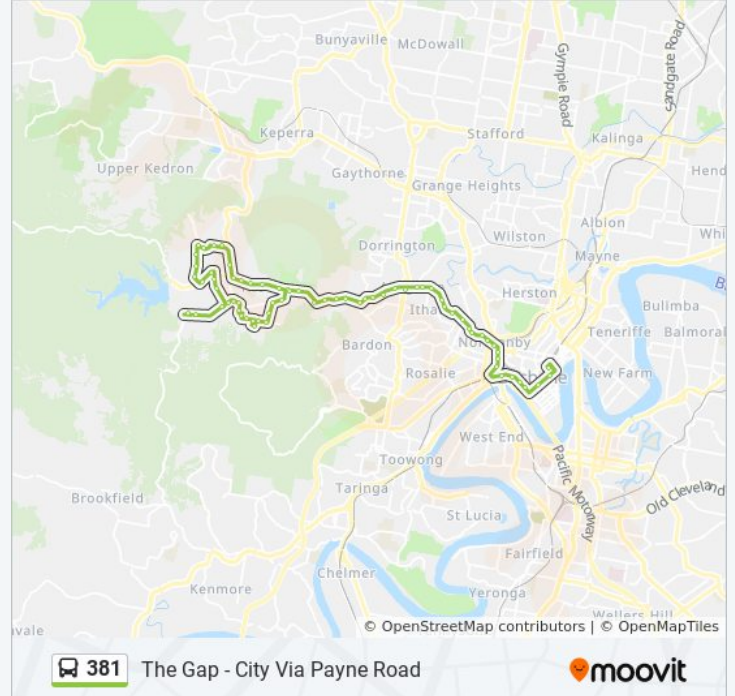

Waterworks Rd At St Finbarr'S - Ashgrove, Stop 16

Waterworks Rd at Ashgrove, Stop 17

Waterworks Rd at Kadanga Street, Stop 18

Waterworks Rd at Elimatta Drive, Stop 19

Waterworks Rd at Hibiscus Avenue, Stop 20

Waterworks Rd at Girraween Grove, Stop 21/22

Waterworks Rd at Theale Terrace, Stop 23

Waterworks Rd at West Ashgrove, Stop 24

Waterworks Rd at Monoplane Street, Stop 25

Waterworks Rd at Firhill Street, Stop 26

Waterworks Rd at Acton Street, Stop 27

Waterworks Rd at Glenquarie Place, Stop 29

Waterworks Rd at Coinda Street, Stop 30

Waterworks Rd at Payne Road, Stop 31

Payne Rd at Payne - Glenmore, Stop 32

Payne Rd at Paten Rd, Stop 33

Paten Rd at Paten Park, Stop 33a

Grenoble St at Paten Rd, Stop 34

Grenoble St at Grenoble - Woodside, Stop 35

Glenbrae St Near Bombala St, Stop 36

Koorong St at Devonhill St, Stop 37

Devonhill St Near Paraka St, Stop 38

Pindari St Near Palana St, Stop 39

Whitehead Rd Near Fairearth St, Stop 40

Payne Rd at Payne - Whitehead, Stop 41

Payne Rd at Payne - Gymea, Stop 42

Payne Rd at Payne - Daguilar, Stop 43

Payne Rd at Glen Rd, Stop 44a

Payne Rd at Kays Rd, Stop 44b

Payne Rd at Dillon Rd, Stop 44c

Payne Rd at Glen Rd, Stop 44d

School Rd at Woongarra St, Stop 44